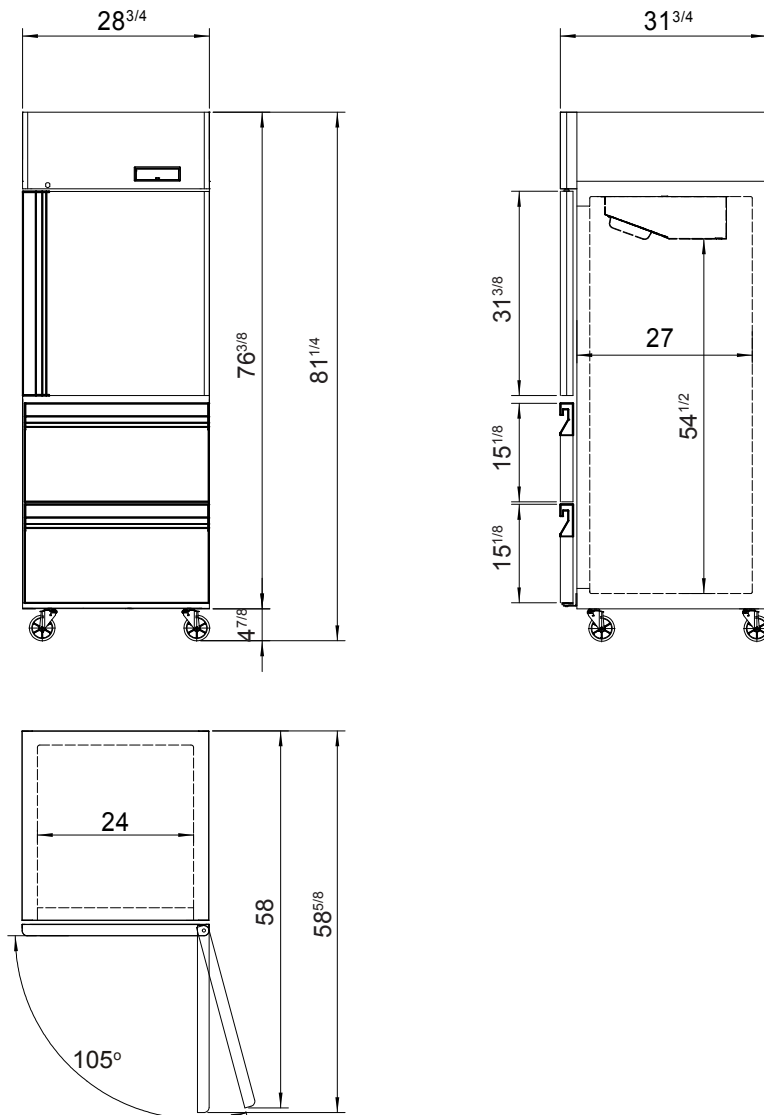

"WE MAKE THE KITCHEN BETTER!"

ATOSA USA, INC.

Toll Free: 855-855-0399 Email: info@atosausa.com

www.atosa.com | www.atosausa.com

California, Colorado, Florida, Georgia, Illinois,

New Jersey, Ohio, Texas, Washington

SPECIFICATIONS

Models	Door	Drawer	Capacity (Cu.Ft.)	Shelves	Casters (inch)	Rated Current (A)	Voltage (V/Hz/Ph)	HP	Refrigerant	Exterior Dimensions (inch)	Net Weight (lb)	Gross Weight (lb)
MBF8021GR	1	2	21.4	2	4	6.3	115/60/1	5/7	R290	28^{3/4}×31^{3/4}×81^{1/4}	254	287

PLAN VIEW