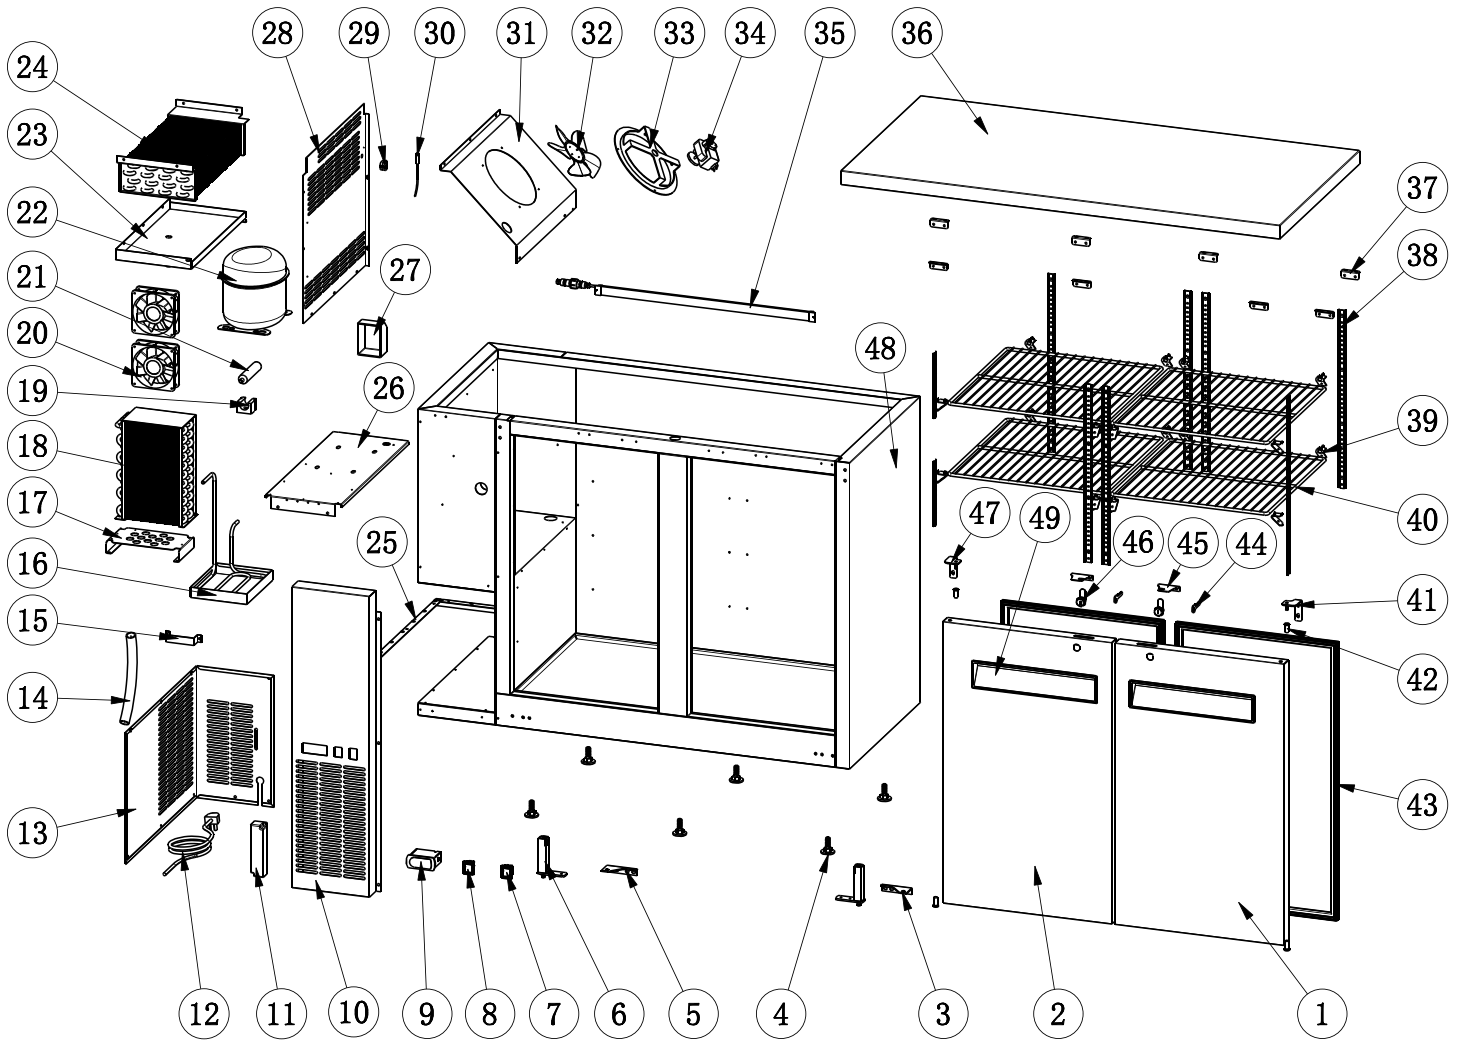

Parts Breakdown

Model BB-CN-0012-SH 50057

Parts Breakdown

Model BB-CN-0012-SH 50057

Item No.	Description	Position	Item No.	Description	Position	Item No.	Description	Position
AA396	Right Door for UBB-24-48F-HC	1	AA370	Condenser for UBB-24-48F-HC	18	68296	LED Light for UBB-24-48F-HC	35
AA397	Left Door for UBB-24-48F-HC	2	AA129	Filter Fixer for UBB-24-48F-HC	19	AA410	Top Board for UBB-24-48F-HC	36
AA359	Bottom Right Hinge for UBB-24-48F-HC	3	AA128	Condenser Fan Motor for UBB-24-48F-HC	20	AA411	Top Board Fixer for UBB-24-48F-HC	37
AA185	Leveling Feet for UBB-24-48F-HC	4	AA371	Filter for UBB-24-48F-HC	21	AA412	K Strip for UBB-24-48F-HC	38
AA360	Bottom Left Hinge for UBB-24-48F-HC	5	64167	Compressor for UBB-24-48F-HC	22	AA385	K Clip for UBB-24-48F-HC	39
AA398	Bottom Hinge Axis for UBB-24-48F-HC	6	AA404	Inner Drain Pan for UBB-24-48F-HC	23	AA386	Shelf for UBB-24-48F-HC	40
AA124	Power Switch for UBB-24-48F-HC	7	AA373	Evaporator for UBB-24-48F-HC	24	AA413	Upper Right Hinge for UBB-24-48F-HC	41
AA362	LED Light Switch for UBB-24-48F-HC	8	AA405	Fixed Mounts for Back Grill for UBB-24-48F-HC	25	AA388	Axis Cover for UBB-24-48F-HC	42
AA123	Thermostat for UBB-24-48F-HC	9	AA406	Compressor Installation Board for UBB-24-48F-HC	26	AA414	Gasket for UBB-24-48F-HC	43
AA399	Control Panel for UBB-24-48F-HC	10	AA407	Compressor Component for UBB-24-48F-HC	27	AA196	Key for UBB-24-48F-HC	44
AA364	LED Power Supply for UBB-24-48F-HC	11	AA408	Evaporator Cover for UBB-24-48F-HC	28	AA415	Lock Plate for UBB-24-48F-HC	45
AA365	Power Cord for UBB-24-48F-HC	12	AA378	Temperature Probe Fixer for UBB-24-48F-HC	29	AA197	Lock for UBB-24-48F-HC	46
AA400	Back Grill for UBB-24-48F-HC	13	AA379	Temperature Probe for UBB-24-48F-HC	30	AA416	Upper Light Hinge for UBB-24-48F-HC	47
AA216	Drain Hose for UBB-24-48F-HC	14	AA409	Evaporator Fan Installation Board for UBB-24-48F-HC	31	AA417	Cabinet for UBB-24-48F-HC	48
AA401	Handle of Compressor Installation Board for UBB-24-48F-HC	15	AA208	Evaporator Fan Blade for UBB-24-48F-HC	32	AA418	Door Handle for UBB-24-48F-HC	49
AA402	Outer Drain Pan for UBB-24-48F-HC	16	AA381	Evaporator Fan Holder for UBB-24-48F-HC	33			
AA403	Condenser Installation Board for UBB-24-48F-HC	17	68809	Evaporator Fan Motor for UBB-24-48F-HC	34			