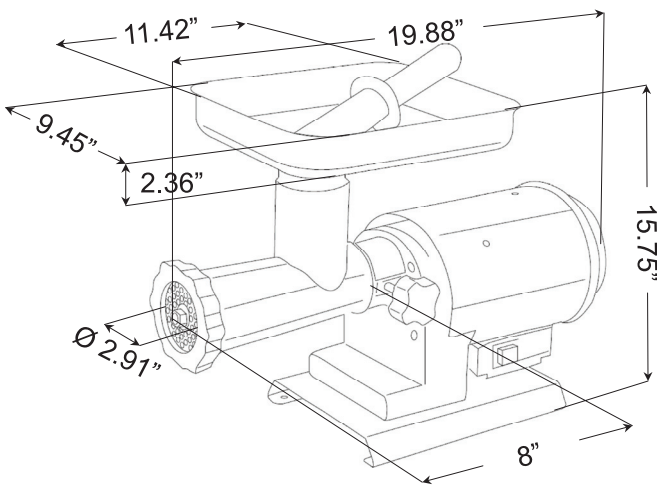

## No.22 Moderate-duty EL Meat Grinder

Item: 41421  
Model: MG-IT-0022

*This grinder offers quality at an economical price. It comes with 3/16 plate and a knife. Ideal for small butcher shops and delis.*

TECHNICAL SPECIFICATION	
ITEM NUMBER	41421
MODEL	MG-IT-0022
HP	0.68
WATTS	500
RPM	100
THROAT OPENING	2" approx
ELECTRICAL	110V/60/1
WEIGHT	40 lbs./ 18 kg
PACKAGING WEIGHT	42 lbs./ 19 kg
DIMENSION (DWH)	19.88" x 9.45" x 15.75" / 50.5 x 24 x 40 cm
PACKAGING DIMENSION	26" x 20" x 20" / 66 x 50 x 50 cm