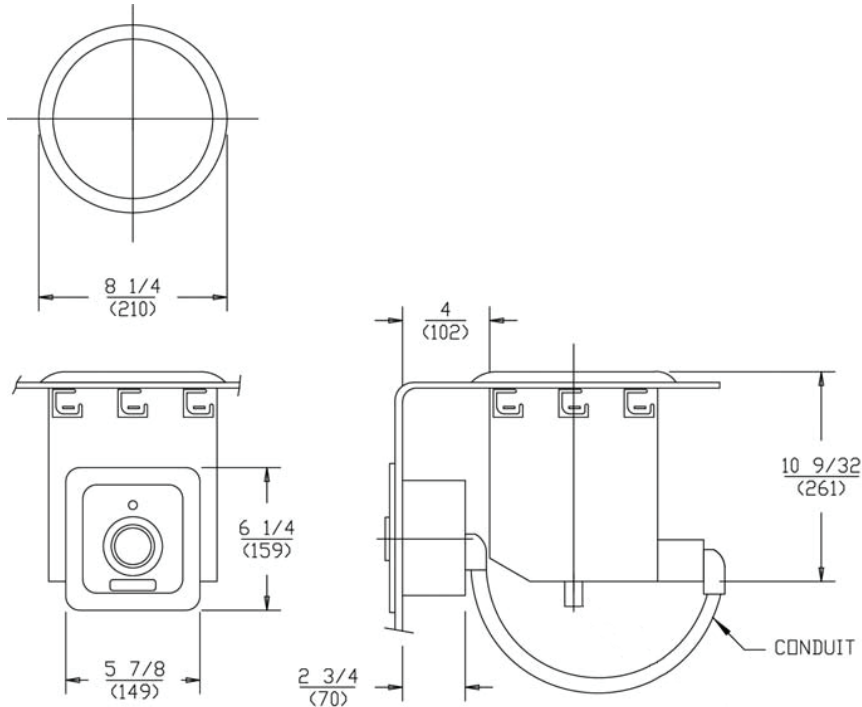

- Accommodates standard 4-quart insets
- One-piece stainless steel top flange and heavy-gauge, deepdrawn stainless steel warming pans
- Suitable for wet or dry operation (wet operation is recommended)
- Thermostatic controls
- High limits prevent overheating
- Thermostatic controls are recessed in a one-piece, drawn, front-mounted panel
- E-Z Lock standard for ease of installation
- Powerful tubular heating elements
- ½" drains available

4-QUART HEAVY DUTY, TOP-MOUNT, ROUND DROP-IN FOOD-WARMERS

MODELS: SM-50-4S

EQUIPMENT DIMENSIONS

MECHANICAL SPECIFICATIONS

Model #	Control Type	Insulation	Installed Weight	Shipping Weight	Voltage	Watts	Phase	Amps	Cord	Plug	Drain
					120V	825		6.9			
SM-50-4ULS	Thermostatic	No	5 lb 2.3 kg	6 lb 2.8 kg	240	825	1	3.4	No	N/A	No
					208	620		3.0			
					120V	825		6.9			
SM-50-4DULS	Thermostatic	No	5 lb 2.3 kg	6 lb 2.8 kg	240	825	1	3.4	No	N/A	Yes
					208	620		3.0			
					120V	825		6.9			

REQUIRED CLEARANCES

Left	1" (25mm)	Front	4" (102mm)
Right	1" (25mm)	Bottom	8.5" (216mm)

Freight Class: 100
FOB: Smithville, 37166

APW Wyott reserves the right to modify specifications or discontinue models without incurring obligation. Dimensions nominal.