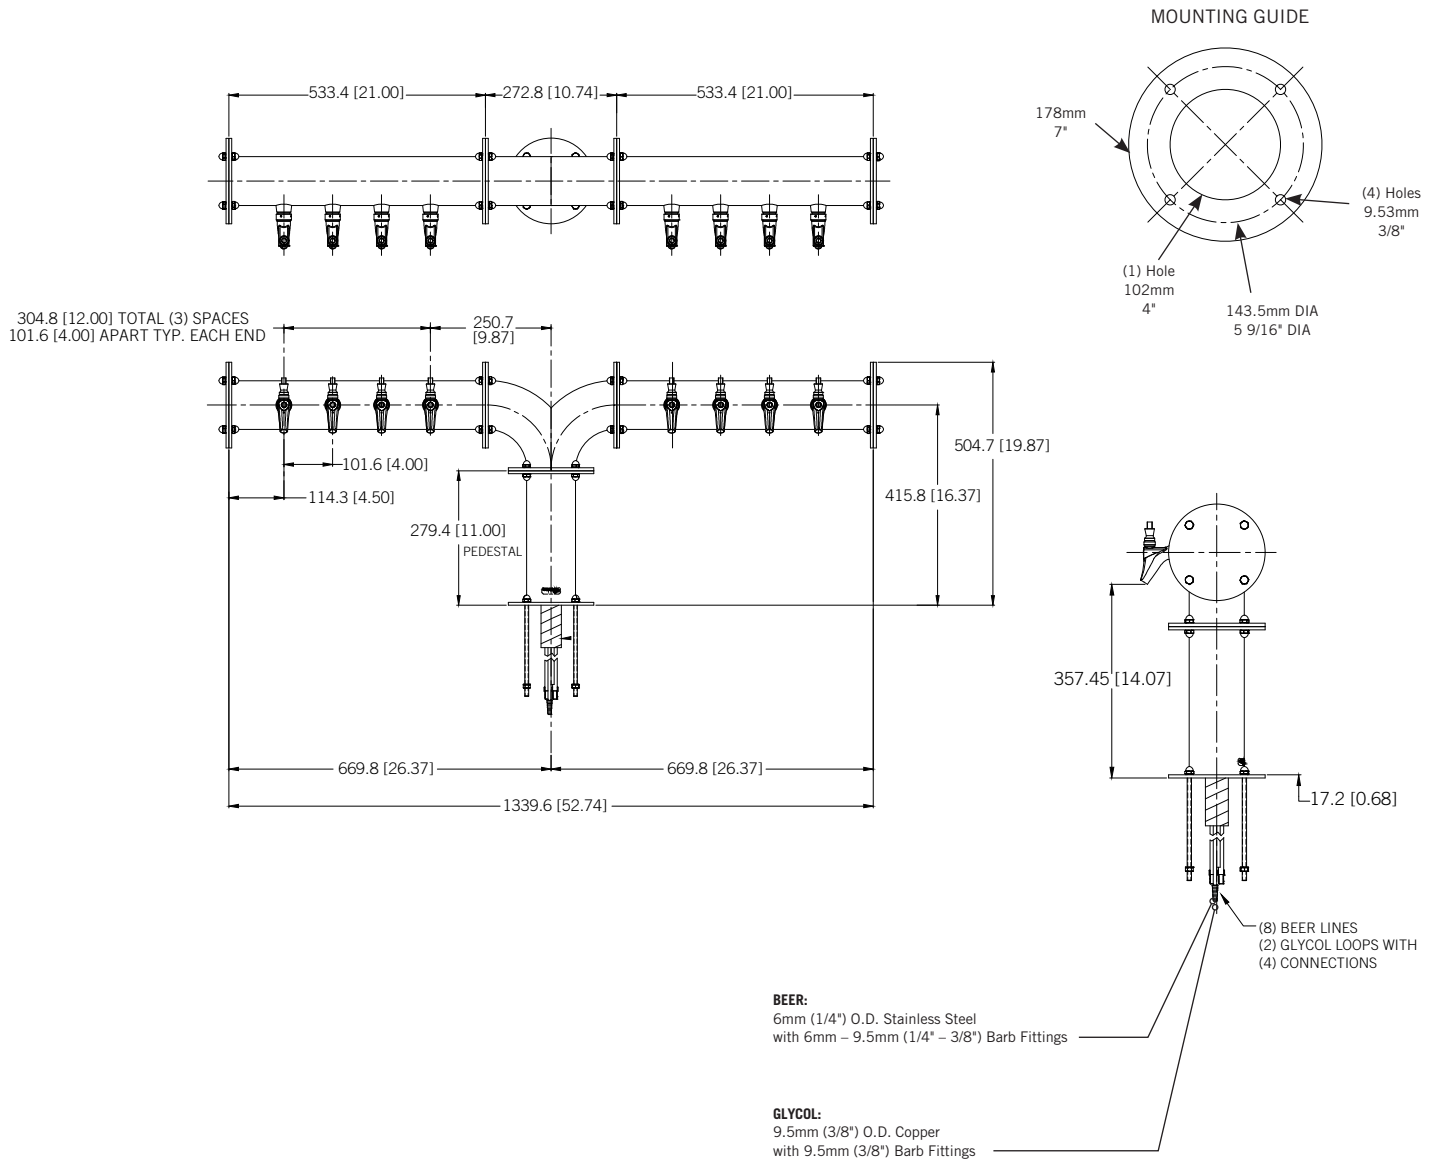

DRAFT TOWER

TITAN Y - 8 FAUCET

- Over-sized brewery pipe style (4" diameter) for the bar top
- U.S. manufactured
- Durable polished stainless steel finish provides years of service
- All stainless steel contact with the beer for the ultimate in draft purity

TT-Y-8KR-11
Polished Stainless Steel

Faucet knobs not included.

 Certified by the National Sanitation Foundation

The integrated Kool-Rite module provides optimum cooling at the point of dispense. Modular construction makes the installation process as simple as PLUG "N" POUR.

www.micromatic.com • 1 (866) 327-4159

TITAN Y - 8 FAUCET

Job Number: _____ Location: _____

Part No.	Faucets	Finish	Dispense System	Shipping Weight
TT-Y-8KR-11	8	Polished S/S	Kool-Rite (Glycol)	TBD

Dimensions