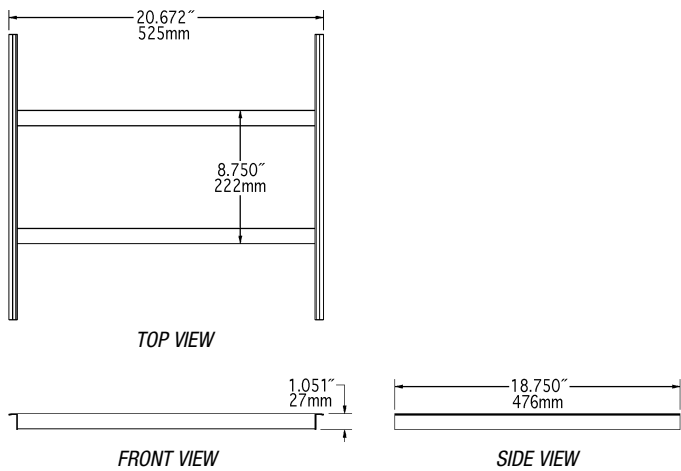

MODELS:

- BP-PRDB-2020* *BP-301124*

Prerinse Basket with Slide Bar

- An all-in-one combination.
- 300 series stainless steel construction.
- Prevents food waste from clogging sink drain.
- Fits standard 20" x 20" (508 x 508mm) prerinse sink.

Rack Slide

- 16 gauge type 300 series stainless steel construction.
- 1" (25mm)-square tubing.
- A must for any prerinse operation.

Item No.: _____
 Project No.: _____
 S.I.S. No.: _____

Dishtable Accessories—Prerinse Basket and Rack Slide

Prerinse Basket with Slide Bar

model #	description	weight	
		lbs.	kg
BP-PRDB-2020	fits 20" x 20" prerinse sink	12	5.4

Rack Slide

model #	description	weight	
		lbs.	kg
BP-301124	fits 20" x 20" sink bowl	4	1.8