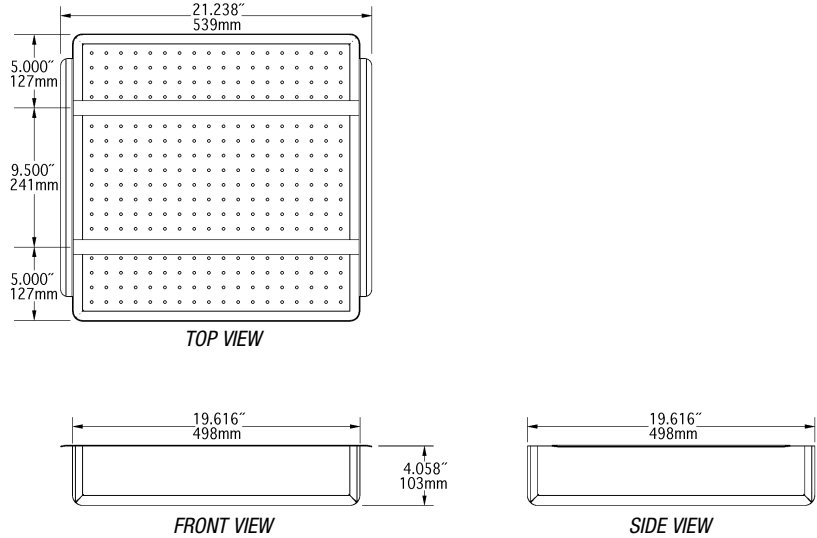

Specification Sheet

Short Form Specifications

BlendPort® Prerinse Basket, model #BP-PRDB-2020. All-in-one combination of basket and slide bar. 300 Series stainless steel construction. Fits 20" x 20" prerinse sink bowl.

MODELS:

- BP-PRDB-2020* *BP-301124*

Prerinse Basket with Slide Bar

- An all-in-one combination.
- 300 series stainless steel construction.
- Prevents food waste from clogging sink drain.
- Fits standard 20" x 20" (508 x 508mm) prerinse sink.

Rack Slide

- 16 gauge type 300 series stainless steel construction.
- 1" (25mm)-square tubing.
- A must for any prerinse operation.

Item No.: _____
 Project No.: _____
 S.I.S. No.: _____

Dishtable Accessories—Prerinse Basket and Rack Slide

Prerinse Basket with Slide Bar

model #	description	weight	
		lbs.	kg
BP-PRDB-2020	fits 20" x 20" prerinse sink	12	5.4

Rack Slide

model #	description	weight	
		lbs.	kg
BP-301124	fits 20" x 20" sink bowl	4	1.8