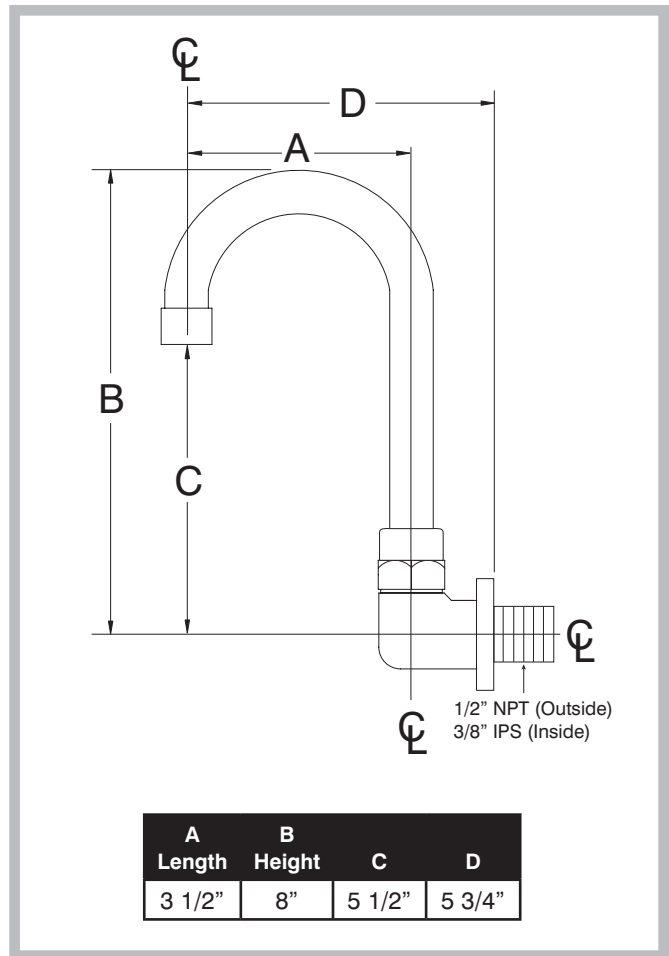

K-121 3-1/2" GOOSENECK SPLASH SPOUT

Conforms To NSF 61/9 Lead Free Requirements

BACK VIEW

1/2" NPS (OUTSIDE THREAD)
3/8" NPT (INSIDE THREAD)

FAUCET AERATOR CONFORM TO
ASTM.A112.18.1M • 1.0 GPM/3.8 LP
THREAD: 55/64 - 27 FEMALE

Item #: _____ Qty #: _____
Model #: _____
Project #: _____

FEATURES:

3 1/2" swivel gooseneck spout.
Single water supply.
1.0 GPM/3.8 LPM Aerator. 60 PSI.

MATERIAL:

Brass chrome plated body & spout.

DIMENSIONS and SPECIFICATIONS

Click This Link To View Assembly Sheet

Options & Accessories

**Replacement Spout
For K-121**

3-1/2" Gooseneck Spout Only.

K-59SP

Low Flow Aerator

.5 GPM

K-08