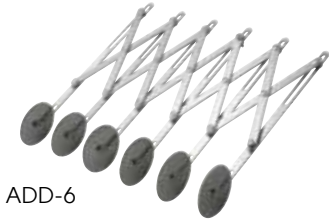

MIXING PADDLES

MPD-24

MPD-48

STAINLESS STEEL MIXING PADDLES

ITEM	DESCRIPTION	UOM	CASE
MPD-24	24"	Each	12
MPD-36	36"	Each	12
MPD-48	48"	Each	12
MPD-60	60"	Each	12

DOUGH WHEELS/DOCKERS

ADD-6

ADJUSTABLE DOUGH DIVIDERS

- ◆ Stainless steel wheels adjust width from 3/4" to about 4-3/8" apart for ADD-5 & to about 4-3/4" for ADD-6

ITEM	DESCRIPTION	UOM	CASE
ADD-5	5-Wheel	Each	36
ADD-6	6-Wheel	Each	36

RD-2

RD-5

RD-8

DOUGH ROLLER DOCKERS

- ◆ Stainless steel handle
- ◆ 8" Overall Length

ITEM	DESCRIPTION	UOM	CASE
RD-2	2-5/8"W Head	Each	1/24
RD-5	5"W Head	Each	1/24
RD-8	5"W Head, 8-Wheel	Each	1/24

RD-4P

RD-5P

PLASTIC ROLLER DOCKERS

- ◆ Prevent bubbles from forming
- ◆ RD-4P: 6 wheels spin independently

ITEM	DESCRIPTION	UOM	CASE
RD-4P	4"W Head, 6 Wheels, Molded Ergonomic Handle	Each	1/24
RD-5P	5"W Head, Plastic Handle	Each	12/72

ROTARY SIFTER

RFS-8

STAINLESS STEEL ROTARY SIFTER

ITEM	DESCRIPTION	UOM	CASE
RFS-8	8 Cup, S/S	Each	1/12