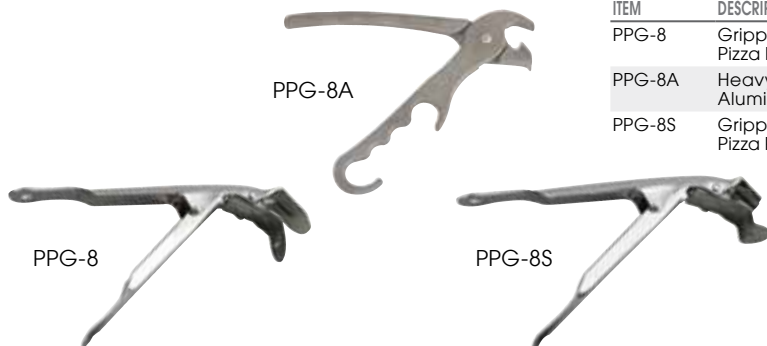

- ◆ Stainless steel wheels adjust width from 3/4" to about 4-3/8" apart for ADD-5 & to about 4-3/4" for ADD-6

ITEM	DESCRIPTION	UOM	CASE
ADD-5	5-Wheel	Each	36
ADD-6	6-Wheel	Each	36

RD-2

RD-5

RD-8

DOUGH ROLLER DOCKERS

- ◆ Stainless steel handle
- ◆ 8" Overall Length

ITEM	DESCRIPTION	UOM	CASE
RD-2	2-5/8"W Head	Each	1/24
RD-5	5"W Head	Each	1/24
RD-8	5"W Head, 8-Wheel	Each	1/24

RD-4P

RD-5P

PLASTIC ROLLER DOCKERS

- ◆ Prevent bubbles from forming
- ◆ RD-4P: 6 wheels spin independently

ITEM	DESCRIPTION	UOM	CASE
RD-4P	4"W Head, 6 Wheels, Molded Ergonomic Handle	Each	1/24
RD-5P	5"W Head, Plastic Handle	Each	12/72

ROTARY SIFTER

RFS-8

STAINLESS STEEL ROTARY SIFTER

ITEM	DESCRIPTION	UOM	CASE
RFS-8	8 Cup, S/S	Each	1/12

PIZZA PAN GRIPPERS

PPG-8A

PPG-8

PPG-8S

PIZZA PAN GRIPPERS

ITEM	DESCRIPTION	UOM	CASE
PPG-8	Gripper for Deep Pizza Pans	Each	12/60
PPG-8A	Heavy-duty Cast Aluminum Gripper	Each	12/48
PPG-8S	Gripper for Shallow Pizza Pans	Each	6/60