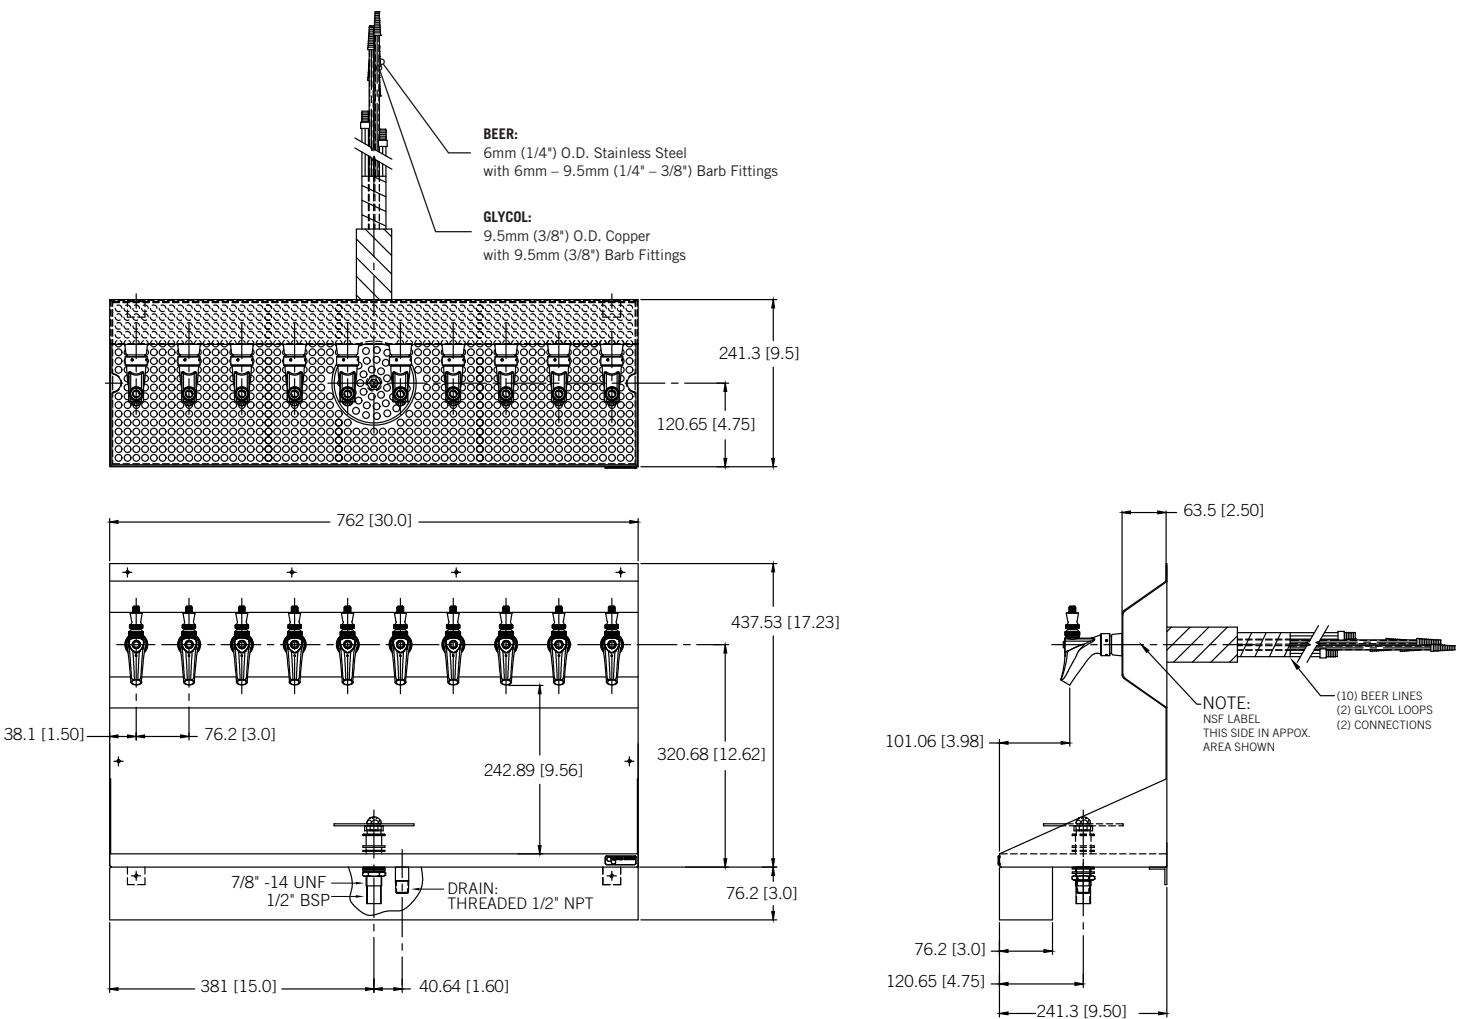

Part No.	Faucets	Finish	Dispense System	Shipping Weight
KRONOS-10SSKRGR	10	Brushed Stainless Steel	Kool-Rite™ (Glycol)	27 kg 58 lbs

Rinsers Water Inlet Installation

- Always check local plumbing codes first.
- Install in-line water regulator set at 15 PSI from the street water supply.
- Install a shutoff on the rinsers water supply.

NOTE: It is recommended a licensed plumber connect the glass rinsers to the water supply line. Always use an in-line shut-off and water pressure regulator. Micro Matic shall not be held liable for damage caused by improper installation.

Dimensions

MICRO MATIC
Toll-Free: 1-866-327-4159
www.micromatic.com

West
19791 Bahama St.
Northridge, CA 91324
Tel. (818) 701-9765
Fax. (818) 701-9844

Central
10726 North Second St.
Machesney Park, IL 61115
Tel. (815) 968-7557
Fax. (815) 968-0363

Southeast
15111 Dispense Ln.
Brooksville, FL 34604
Tel. (352) 799-6331
Fax. (352) 796-2429

Northeast
4601 Saucon Creek Rd.
Center Valley, PA 18034
Tel. (610) 625-4464
Fax. (610) 625-4466