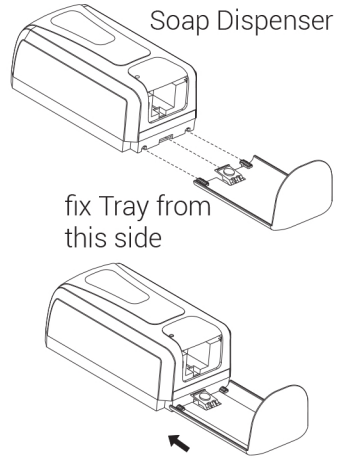

**Item # 430-L-T | Automatic Hands-Free Foam Hand Sanitizer/Soap Dispenser with Drip Tray, 1200 mL, White**

**Installation**

**Take out Tray**

**STEP 1**

Open it with key, take out the bottle and pump

**Install Back Holder**

**STEP 2**

Install the back holder with dispenser

**STEP 3**

Put Advertising photo inside of 2 pcs AD board

Advertising photo size: 18x 18cm

**Install AD Board (If Needed)**

**STEP 4**

Install the AD Board on dispenser