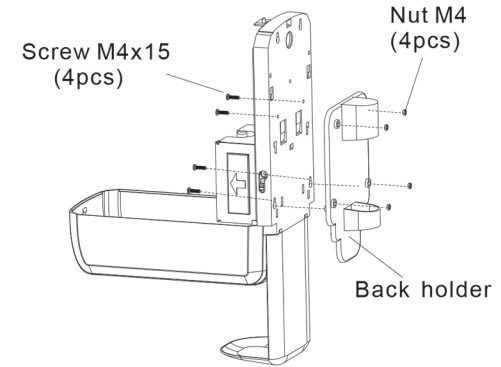

**Item # 430-L-T | Automatic Hands-Free Foam Hand Sanitizer/Soap Dispenser with Drip Tray, 1200 mL, White**

**Installation**

**Take out Tray**

**STEP 1**

Open it with key, take out the bottle and pump

**Install Back Holder**

**STEP 2**

Install the back holder with dispenser

**STEP 3**

Put Advertising photo inside of 2 pcs AD board

Advertising photo size: 18x 18cm

**Install AD Board (If Needed)**

**STEP 4**

Install the AD Board on dispenser