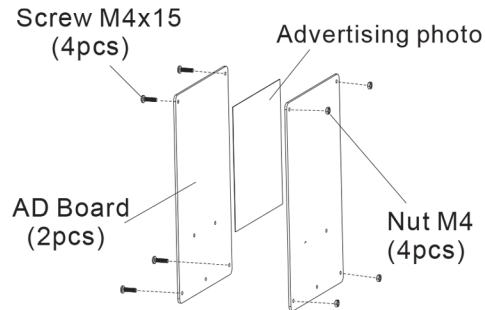

**Item # 430-L-T | Automatic Hands-Free Foam Hand Sanitizer/Soap Dispenser with Drip Tray, 1200 mL, White**

**Installation**

**Take out Tray**

**STEP 1**

Open it with key, take out the bottle and pump

**Install Back Holder**

**STEP 2**

Install the back holder with dispenser

**STEP 3**

Put Advertising photo inside of 2 pcs AD board

Advertising photo size: 18x 18cm

**Install AD Board (If Needed)**

**STEP 4**

Install the AD Board on dispenser