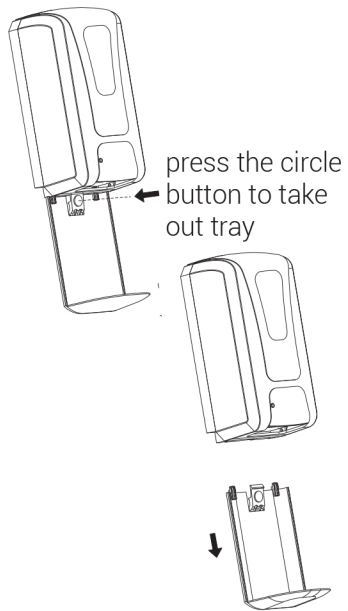

**Item # 430-L-T | Automatic Hands-Free Foam Hand Sanitizer/Soap Dispenser with Drip Tray, 1200 mL, White**

**Installation**

**Take out Tray**

**STEP 1**

Open it with key, take out the bottle and pump

**Install Back Holder**

**STEP 2**

Install the back holder with dispenser

**STEP 3**

Put Advertising photo inside of 2 pcs AD board

Advertising photo size: 18x 18cm

**Install AD Board (If Needed)**

**STEP 4**

Install the AD Board on dispenser