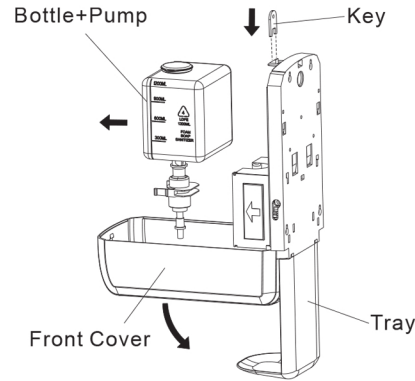

**Item # 430-L-T | Automatic Hands-Free Foam Hand Sanitizer/Soap Dispenser with Drip Tray, 1200 mL, White**

**Installation**

**Take out Tray**

**STEP 1**

Open it with key, take out the bottle and pump

**Install Back Holder**

**STEP 2**

Install the back holder with dispenser

**STEP 3**

Put Advertising photo inside of 2 pcs AD board

Advertising photo size: 18x 18cm

**Install AD Board (If Needed)**

**STEP 4**

Install the AD Board on dispenser