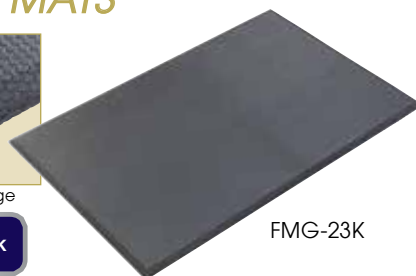

### ENTRYWAY FLOOR MATS

FMC-310C

FMC-310U

Tapered, weighted, durable

### ANTI-FATIGUE RUBBERIZED GEL FOAM FLOOR MAT

- ◆ Ideal for standing-in-place jobs
- ◆ Beveled edges reduce tripping
- ◆ Comfortable and supportive closed-cell foam
- ◆ Grease-resistant and waterproof
- ◆ 1/2" thick

### ANTI-SLIP & ANTI-FATIGUE FLOOR MATS

Beveled edge

1/2" thick

FMG-23K

### STRAIGHT EDGE NATURAL RUBBER FLOOR MATS

- ◆ Anti-slip & anti-fatigue top-grade natural rubber
- ◆ Excellent drainage in wet areas
- ◆ All straight-edge mats are grease-resistant - use in grease-prone areas to prevent slipping
- ◆ Trim to customize size for best fit
- ◆ 3/4" thick