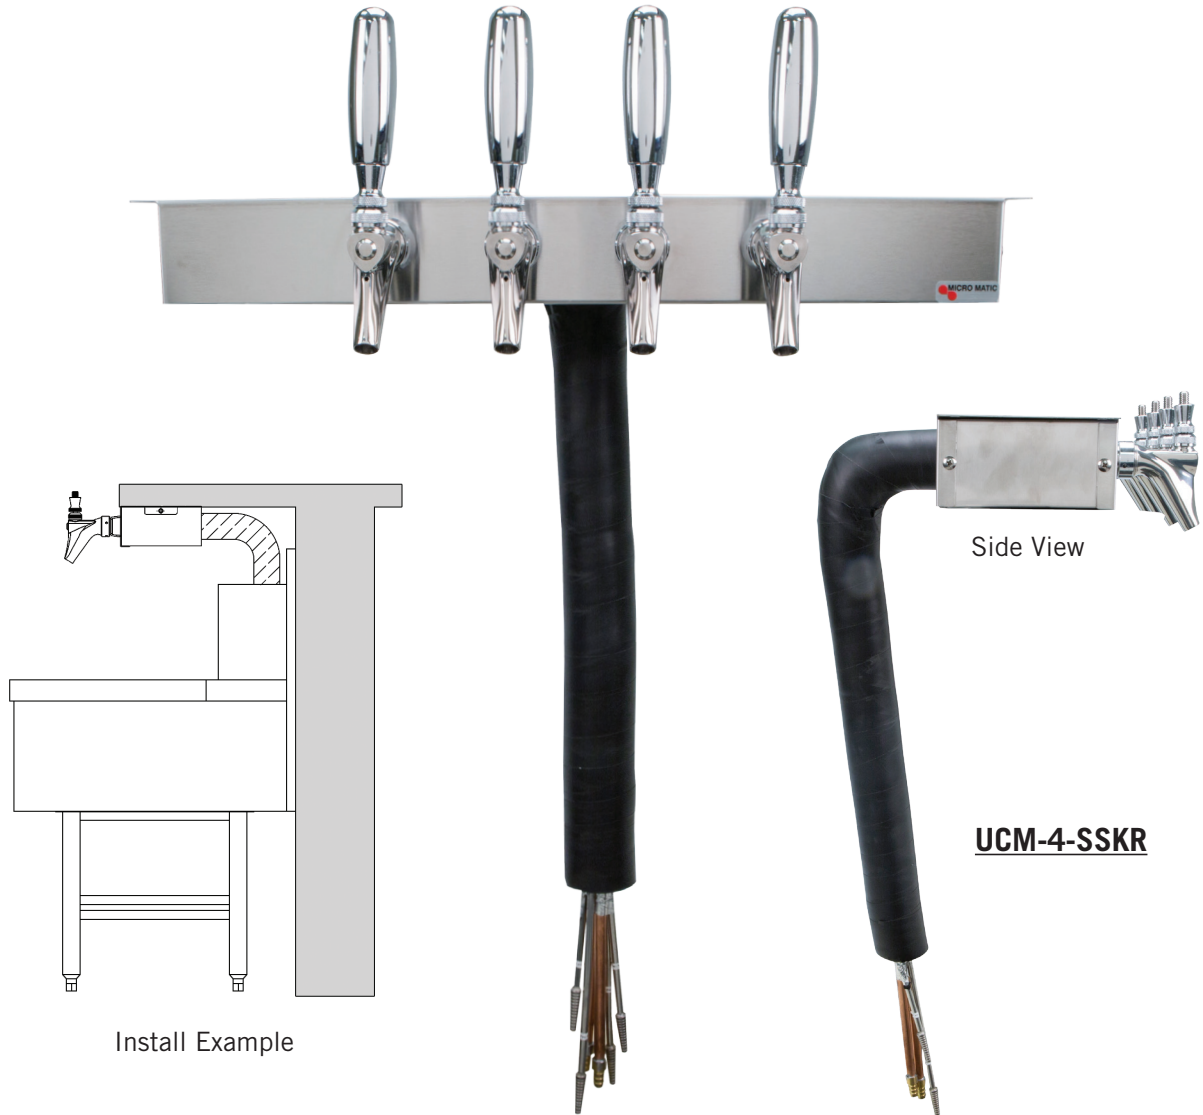

DRAFT TOWER

UNDERCOUNTER MOUNT DISPENSER - 4 FAUCET

- Gain bar top space with convenient under bar mounting.
- Slim 2 1/2" body height for maximum clearance.
- Exterior finish will provide years of durable service.
- All stainless steel contact with the beer for the ultimate in draft purity.

Faucet knobs not included.

 Stainless Steel
304 Grade

The integrated Kool-Rite module provides optimum cooling at the point of dispense. The module construction makes the installation process as simple as PLUG "N" POUR.

www.micromatic.com • 1 (866) 327-4159

UNDERCOUNTER MOUNT DISPENSER

Job Number: _____ Location: _____

Part No.	Faucets	Finish	Dispense System	Shipping Weight	Box Dimensions
□ UCM-4-SSKR	4	Brushed Stainless Steel	Kool-Rite (Glycol)	TBD kg	TBD mm
				TBD lbs	TBD inches

Dimensions