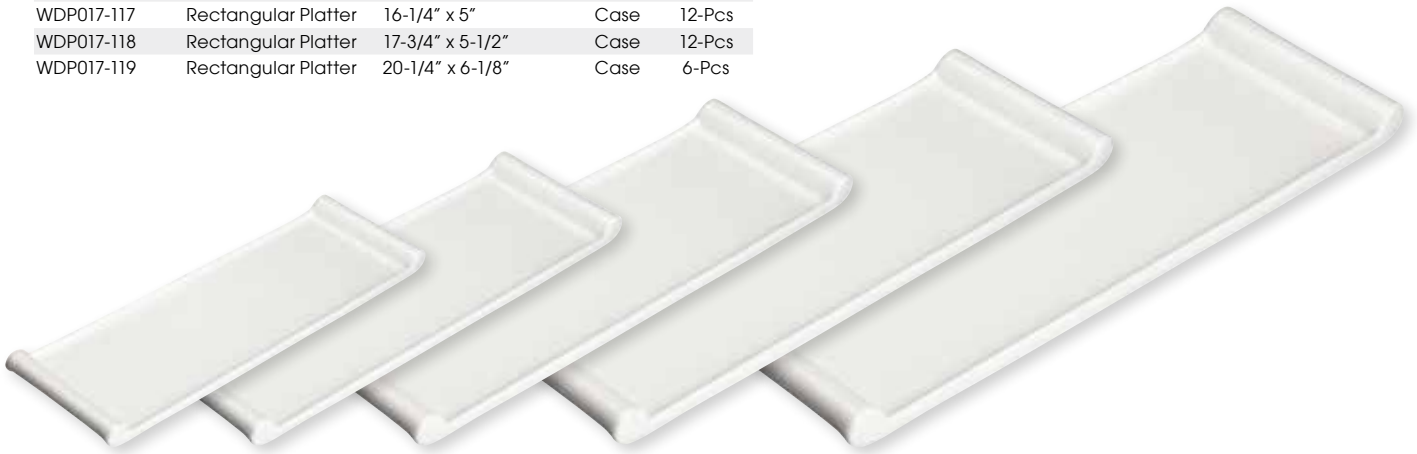

# PAREDES™ *Simple Presentation*

Bright White Porcelain

ITEM	DESCRIPTION	SIZE	UOM	QTY/CASE
WDP017-115	Rectangular Platter	12" x 3-3/4"	Case	24-Pcs
WDP017-116	Rectangular Platter	14" x 4-1/2"	Case	24-Pcs
WDP017-117	Rectangular Platter	16-1/4" x 5"	Case	12-Pcs
WDP017-118	Rectangular Platter	17-3/4" x 5-1/2"	Case	12-Pcs
WDP017-119	Rectangular Platter	20-1/4" x 6-1/8"	Case	6-Pcs

# LOURES™ *To Accessorize*

Bright White Porcelain

ITEM	DESCRIPTION	SIZE	TOTAL CAPACITY	UOM	QTY/CASE
WDP017-101	Trio Bowl	14-1/4" x 4"	24 oz	Case	24-Pcs
WDP017-102	Trio Bowl	13-1/4" x 5"	50 oz	Case	12-Pcs
WDP017-103	Trio Caddy Bowl	7-3/4" x 5"	10 oz	Case	24-Pcs
WDP017-105	Quartet Bowl	11-7/8" x 3"	7.5 oz	Case	36-Pcs
WDP017-106	Duo Dish	6"L (2-3/4" Dia Each)	2 oz	Case	36-Pcs
WDP017-107	Trio Dish	9-1/2"L (2-3/4" Dia Ea)	3 oz	Case	36-Pcs
WDP017-108	Trio Tray	10" x 5"		Case	24-Pcs
WDP017-110	Oblong Plate	15-1/4" x 6-1/2"		Case	12-Pcs