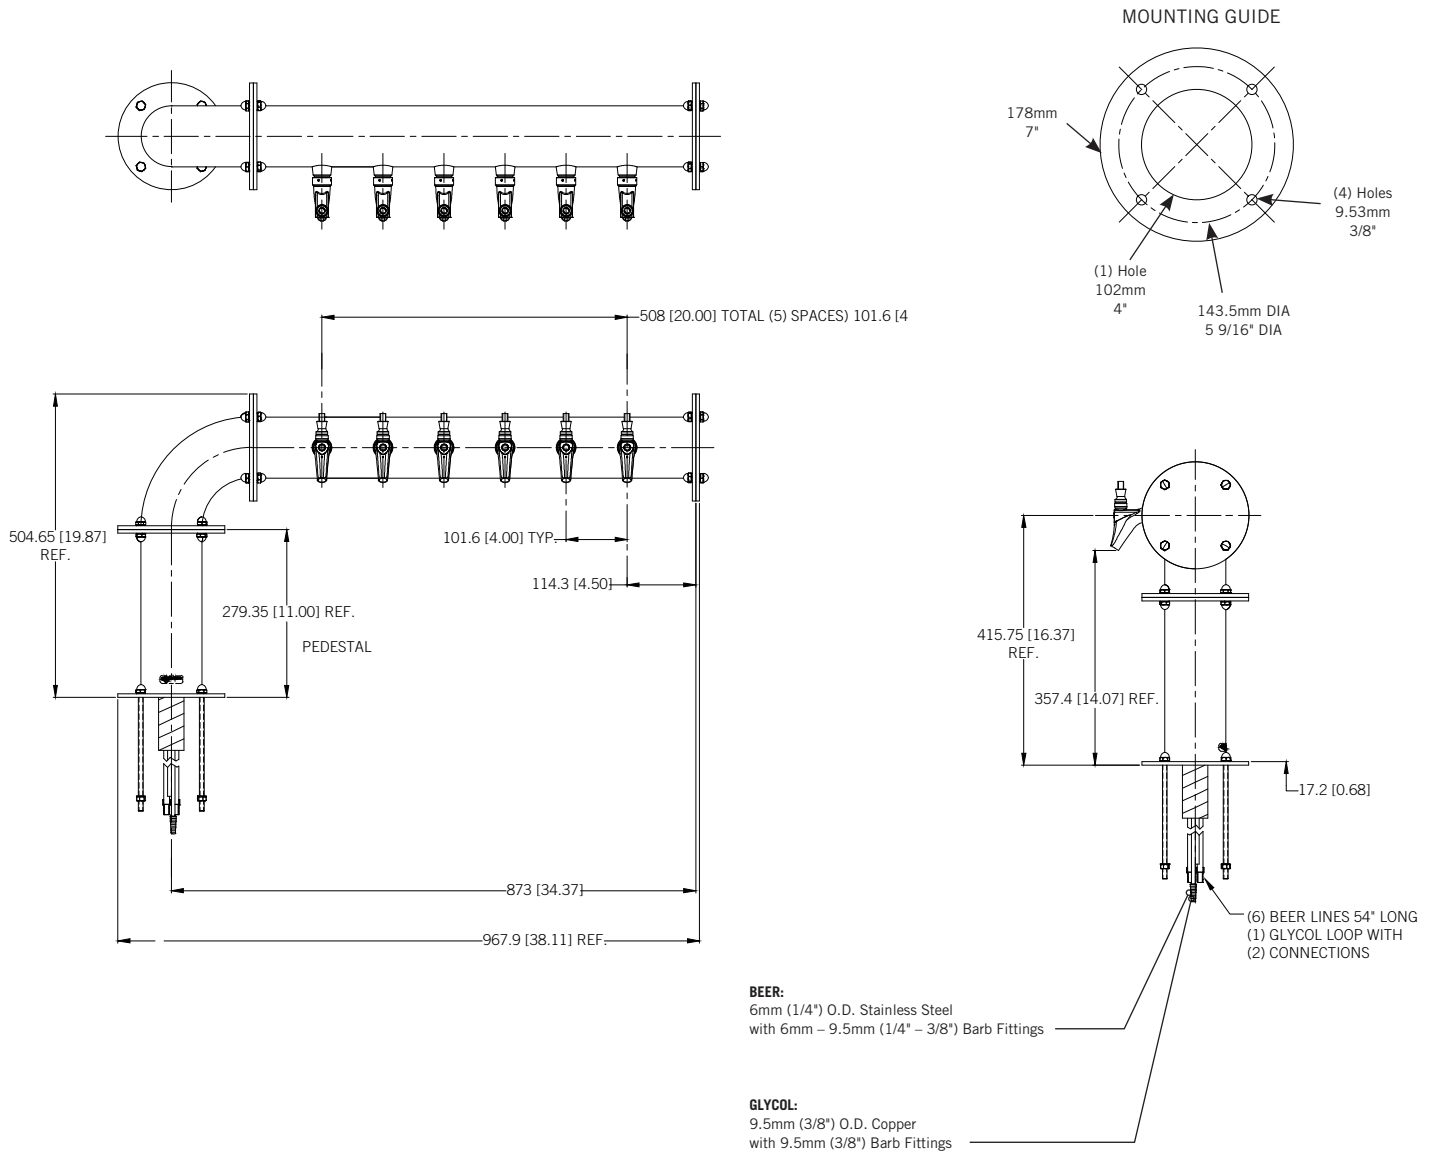

DRAFT TOWER

TITAN L - 6 FAUCET

- Over-sized brewery pipe style (4" diameter) for the bar top
- U.S. manufactured
- Durable polished stainless steel finish provides years of service
- All stainless steel contact with the beer for the ultimate in draft purity

TT-L-6KR-11
Polished Stainless Steel

Faucet knobs not included.

 Certified by the National Sanitation Foundation

The integrated Kool-Rite module provides optimum cooling at the point of dispense. Modular construction makes the installation process as simple as PLUG "N" POUR.

www.micromatic.com • 1 (866) 327-4159

TITAN L - 6 FAUCET

Job Number: _____ Location: _____

Part No.	Faucets	Finish	Dispense System	Shipping Weight
TT-L-6KR-11	6	Polished S/S	Kool-Rite (Glycol)	TBD

Dimensions