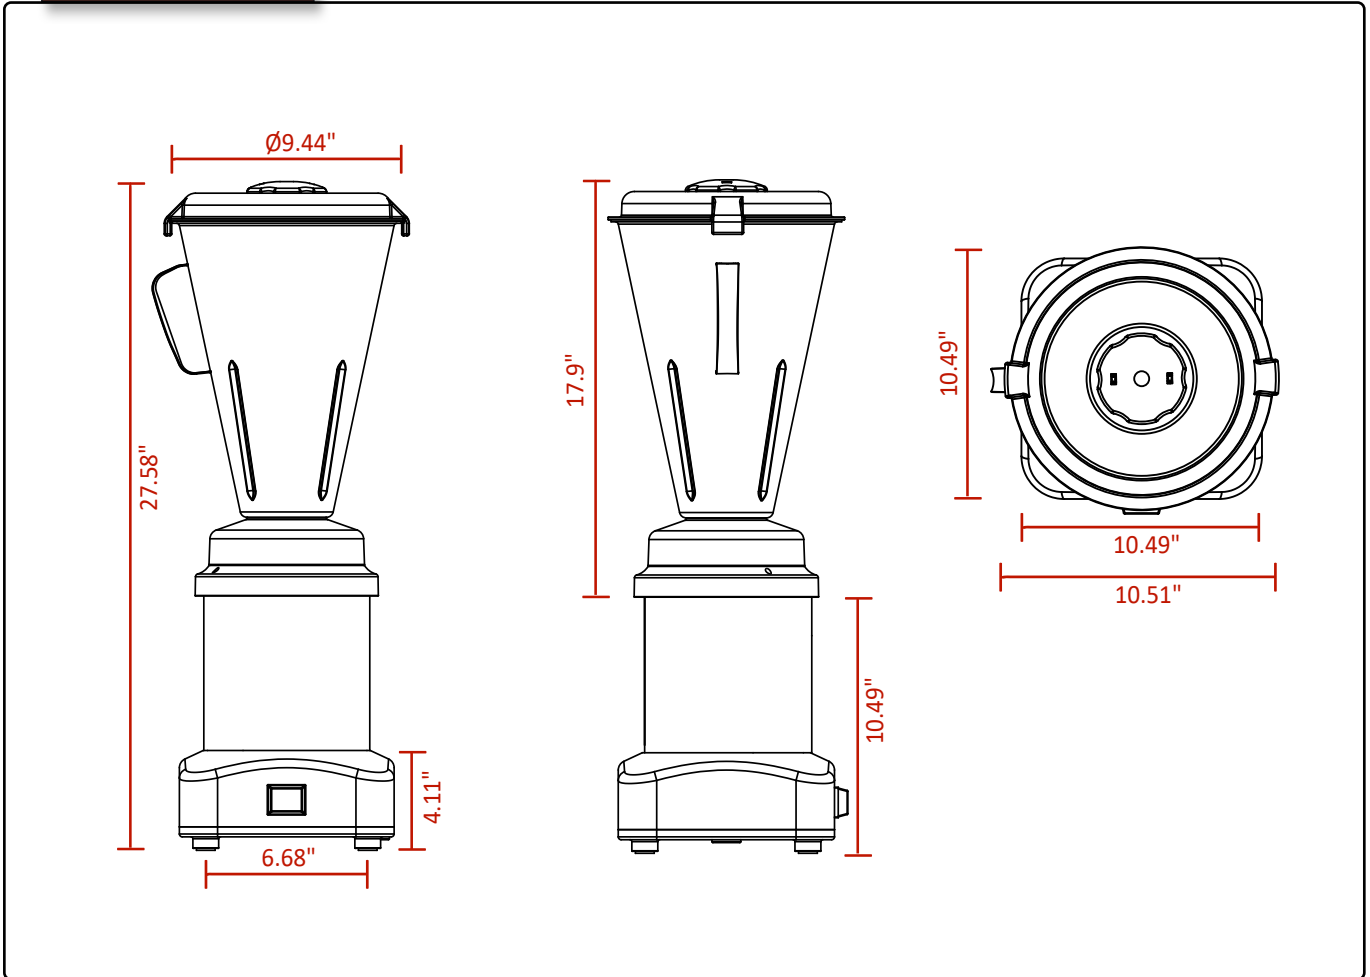

YOU CAN TRUST

HIGH SPEED BLENDER

TA-4.0MB

DIMENSIONS

MADE IN BRAZIL

PLUG
NEMA 5-15P

CALIFORNIA RESIDENTS ONLY - WARNING:
Cancer and Reproductive Harm - www.P65Warnings.ca.gov

WARRANTY 01 YEAR PARTS AND LABOR VALID IN THE CONTINENTAL UNITED STATES.

Item	Voltage	AMPS	Power Rating	Dimensions (W x D x H)	Weight (Net x Ship)	Capacity	RPM	PLUG
TA-4.0MB	110 V	4.6	1200 W	11" x 11" x 28"	10 lb x 14 lb	1 gal	18000	NEMA 5-15P

ILLUSTRATIVE PHOTO, ACTUAL PRODUCTS AND ACCESSORIES ARE SUBJECT TO CHANGE WITHOUT NOTICE.

Skyfood Equipment LLC
175 SW 7th Street, Ste 2416
Miami, FL 33130

Toll Free:
1-800-503-7534
sales@skyfood.us

www.skyfood.us

Follow us to keep up to date with the latest news and offers

/SkyfoodEquipment

/SkyfoodEquipment

/SkyfoodEquipment