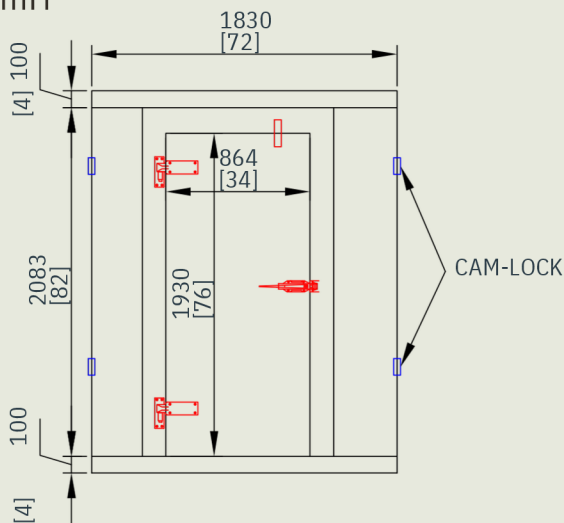

Sample room drawing Model IHCR-6x8-FL-L

Wall Panel

Ceiling Panel

All Swing Door
762x1930mmH

Floor Panel

COLD ROOM SIZE: 6x8 Ft REQUIRMENT: 100mm WALL/CEILING/FLOOR
PANEL(0.5mm PPGI) WALL PANEL HEIGHT: 82"(2083mm)

Technical Data Sheet

Standard Stock Program

Walk-Ins Without Floors:

SKU	Description	Length	Width	Height	Door Opening Dimensions
IHCR-6x6-L	6'x6' Walk-in Cold Room NO floor, Left-hand	72"	72"	86"	34"x76"
IHCR-6x6-R	6'x6' Walk-in Cold Room NO floor, Right-hand	72"	72"	86"	34"x76"
IHCR-6x8-L	6'x8' Walk-in Cold Room NO floor, Left-hand	72"	96"	86"	34"x76"
IHCR-6x8-R	6'x8' Walk-in Cold Room NO floor, Right-hand	72"	96"	86"	34"x76"
IHCR-6x10-L	6'x10' Walk-in Cold Room NO floor, Left-hand	72"	120"	86"	34"x76"
IHCR-6x10-R	6'x10' Walk-in Cold Room NO floor, Right-hand	72"	120"	86"	34"x76"
IHCR-6x12-L	6'x12' Walk-in Cold Room NO floor, Left-hand	72"	144"	86"	34"x76"
IHCR-6x12-R	6'x12' Walk-in Cold Room NO floor, Right-hand	72"	144"	86"	34"x76"
IHCR-8x8-L	8'x8' Walk-in Cold Room NO floor, Left-hand	96"	96"	86"	34"x76"
IHCR-8x8-R	8'x8' Walk-in Cold Room NO floor, Right-hand	96"	96"	86"	34"x76"
IHCR-8x10-L	8'x10' Walk-in Cold Room NO floor, Left-hand	96"	120"	86"	34"x76"
IHCR-8x10-R	8'x10' Walk-in Cold Room NO floor, Right-hand	96"	120"	86"	34"x76"
IHCR-8x12-L	8'x12' Walk-in Cold Room NO floor, Left-hand	96"	144"	86"	34"x76"
IHCR-8x12-R	8'x12' Walk-in Cold Room NO floor, Right-hand	96"	144"	86"	34"x76"
IHCR-10x10-L	10'x10' Walk-in Cold Room NO floor, Left-hand	120"	120"	86"	34"x76"
IHCR-10x10-R	10'x10' Walk-in Cold Room NO floor, Right-hand	120"	120"	86"	34"x76"
IHCR-10x12-L	10'x12' Walk-in Cold Room NO floor, Left-hand	120"	144"	86"	34"x76"
IHCR-10x12-R	10'x12' Walk-in Cold Room NO floor, Right-hand	120"	144"	86"	34"x76"