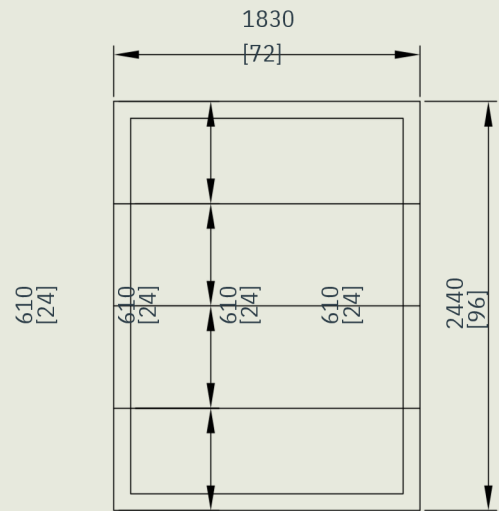

Sample room drawing Model IHCR-6x8-FL-L

Wall Panel

Ceiling Panel

All Swing Door
762x1930mmH

Floor Panel

COLD ROOM SIZE: 6x8 Ft REQUIRMENT: 100mm WALL/CEILING/FLOOR
PANEL(0.5mm PPGI) WALL PANEL HEIGHT: 82"(2083mm)

Technical Data Sheet

Standard Stock Program

Walk-Ins Without Floors:

SKU	Description	Length	Width	Height	Door Opening Dimensions
IHCR-6x6-L	6'x6' Walk-in Cold Room NO floor, Left-hand	72"	72"	86"	34"x76"
IHCR-6x6-R	6'x6' Walk-in Cold Room NO floor, Right-hand	72"	72"	86"	34"x76"
IHCR-6x8-L	6'x8' Walk-in Cold Room NO floor, Left-hand	72"	96"	86"	34"x76"
IHCR-6x8-R	6'x8' Walk-in Cold Room NO floor, Right-hand	72"	96"	86"	34"x76"
IHCR-6x10-L	6'x10' Walk-in Cold Room NO floor, Left-hand	72"	120"	86"	34"x76"
IHCR-6x10-R	6'x10' Walk-in Cold Room NO floor, Right-hand	72"	120"	86"	34"x76"
IHCR-6x12-L	6'x12' Walk-in Cold Room NO floor, Left-hand	72"	144"	86"	34"x76"
IHCR-6x12-R	6'x12' Walk-in Cold Room NO floor, Right-hand	72"	144"	86"	34"x76"
IHCR-8x8-L	8'x8' Walk-in Cold Room NO floor, Left-hand	96"	96"	86"	34"x76"
IHCR-8x8-R	8'x8' Walk-in Cold Room NO floor, Right-hand	96"	96"	86"	34"x76"
IHCR-8x10-L	8'x10' Walk-in Cold Room NO floor, Left-hand	96"	120"	86"	34"x76"
IHCR-8x10-R	8'x10' Walk-in Cold Room NO floor, Right-hand	96"	120"	86"	34"x76"
IHCR-8x12-L	8'x12' Walk-in Cold Room NO floor, Left-hand	96"	144"	86"	34"x76"
IHCR-8x12-R	8'x12' Walk-in Cold Room NO floor, Right-hand	96"	144"	86"	34"x76"
IHCR-10x10-L	10'x10' Walk-in Cold Room NO floor, Left-hand	120"	120"	86"	34"x76"
IHCR-10x10-R	10'x10' Walk-in Cold Room NO floor, Right-hand	120"	120"	86"	34"x76"
IHCR-10x12-L	10'x12' Walk-in Cold Room NO floor, Left-hand	120"	144"	86"	34"x76"
IHCR-10x12-R	10'x12' Walk-in Cold Room NO floor, Right-hand	120"	144"	86"	34"x76"