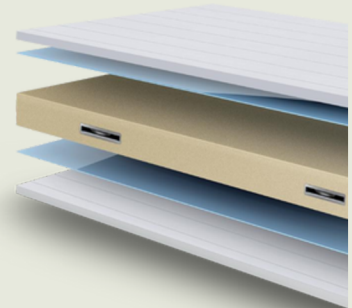

Technical Data Sheet

Cold Room Construction

A modular panel system allows flexible configuration options:

- Corner Panels: 12"x12"x 82"
- Wall Panels: 24"x 82"
- Door Panels: 48"x 82" with a 34"x76" heated door & 36" diamond plate kick panel
- Floor & Ceiling Panels: 24" wide, available in lengths of 6', 8', 10', and 12'

Specifications

Panels:

- Tongue & groove, cam-action locking system
- Heavy-duty cam locks
- 4" thick, high-density insulation (42kg/m³ or 2.62lb/ft³)
- White interior/exterior 0.5mm PPGI metal finish
- R-value: 28

We offer panels with exterior options in PPGI, aluminum, and stainless steel. Panels with a PPGI exterior are part of our standard stock program.

Doors:

- Flush-mounted, self-closing design
- 110V, 60HZ door heater to prevent condensation
- Diamond kick plate for added durability
- Heavy-duty cam locks
- Stainless steel (not alloy) hinges and latches
- Keyed locking door handle
- Interior safety release