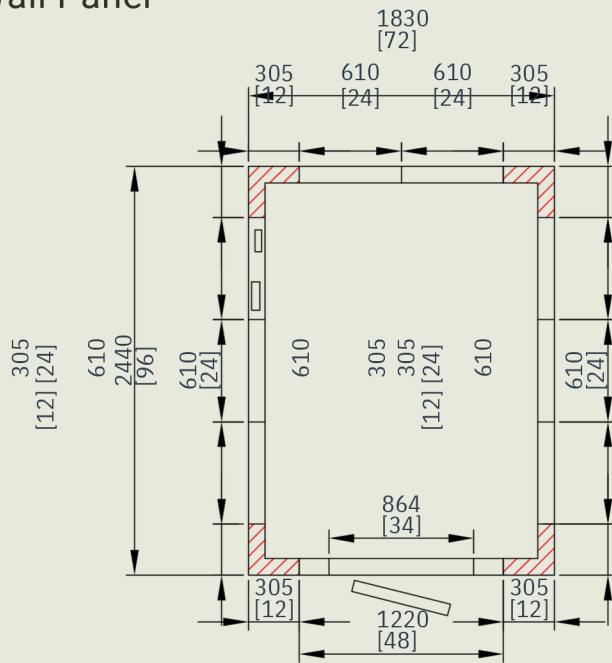

Specifications

Panels:

- Tongue & groove, cam-action locking system
- Heavy-duty cam locks
- 4" thick, high-density insulation (42kg/m³ or 2.62lb/ft³)
- White interior/exterior 0.5mm PPGI metal finish
- R-value: 28

Sample room drawing Model IHCR-6x8-FL-L

Wall Panel

Ceiling Panel

All Swing Door
762x1930mmH

Floor Panel

COLD ROOM SIZE: 6x8 Ft REQUIRMENT: 100mm WALL/CEILING/FLOOR
PANEL(0.5mm PPGI) WALL PANEL HEIGHT: 82"(2083mm)