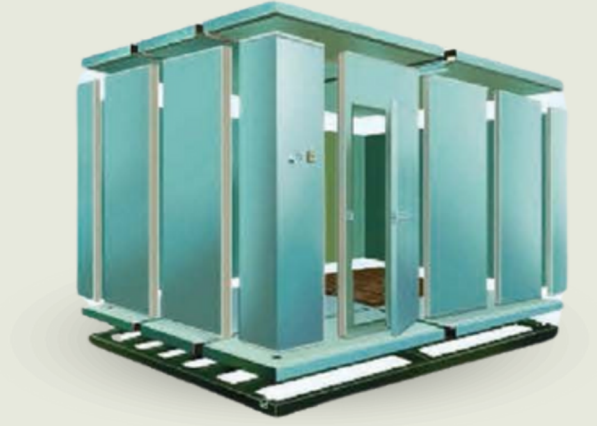

NSF Certified Walk-In Coolers & Freezers

Product

Cold Room

Category

Walk-in Refrigerator/Freezer Panels

Description

Cold room panels designed for building walk-in refrigerators and freezers. Available in various configurations such as floor, wall, ceiling, and door panels.

Technical Data Sheet

Cold Room Construction

A modular panel system allows flexible configuration options:

- Corner Panels: 12"x12"x 82"
- Wall Panels: 24"x 82"
- Door Panels: 48"x 82" with a 34"x76" heated door & 36" diamond plate kick panel
- Floor & Ceiling Panels: 24" wide, available in lengths of 6', 8', 10', and 12'

Specifications

Panels:

- Tongue & groove, cam-action locking system
- Heavy-duty cam locks
- 4" thick, high-density insulation (42kg/m³ or 2.62lb/ft³)
- White interior/exterior 0.5mm PPGI metal finish
- R-value: 28