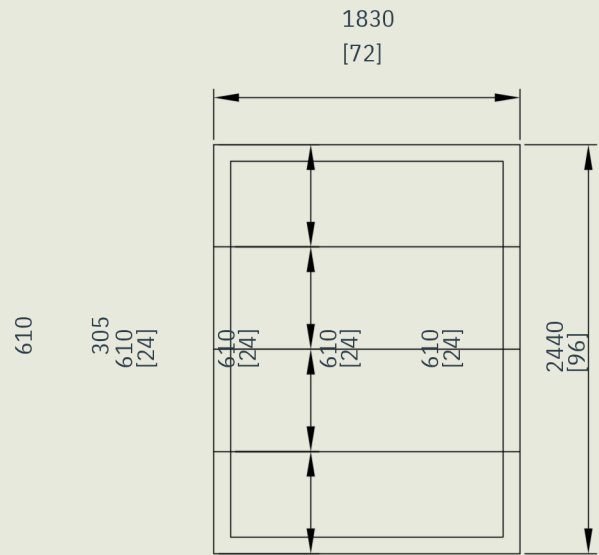

Ceiling Panel