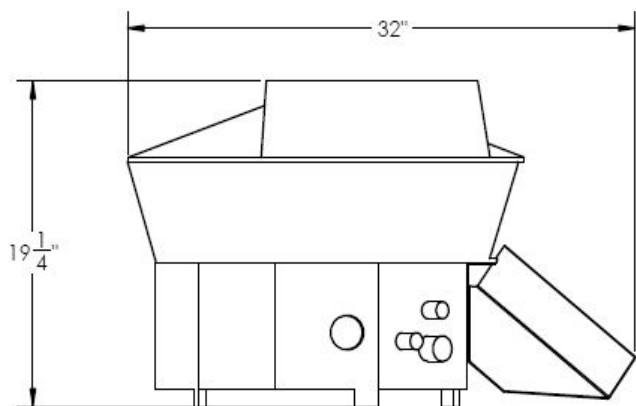

MODEL DUT/PM-502 DOUGH ROUNDER / KEADER

COUNTER TOP MODEL - HAND FED or USED UNDER A DOUGH DIVIDER

GENTLE KNEADING ACTION MIMICKS HAND ROUNDING

SIDE VIEW