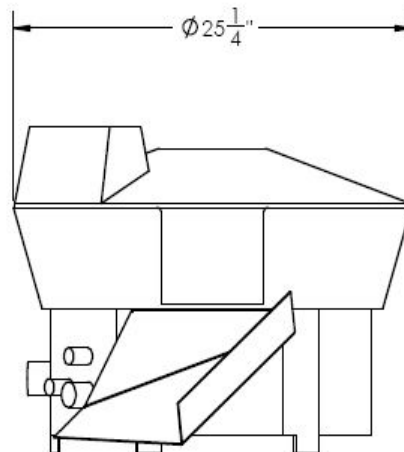

FRONT VIEW

DIMENSIONS:

Machine: 29" x 26" x 20" - Moulding Bowl: 24" / Shipping - 29" x 28" x 25" high

NET WEIGHT:

Machine - 115 lbs. / Shipping Weight - 150 lbs

ELECTRICAL:

115v/60hz/1-phase, 1/2 hp Motor, Standard NEMA Cord and 5-15 Plug (Not compatible with GFI or GFCI outlets)

OUTPUT:

400 - 700 Pieces per hour from a range of 1-ounce up to 24-ounces per piece

STAINLESS STEEL BASE

ANODIZED ALUMINUM FOOD CONTACT PARTS.

NON-SKID RUBBER FEET

Dutchess Bakers' Machinery Co. Inc., 302 Grand Avenue, Superior, WI 54880-0039

Toll Free: 800-777-4498 ~ Ph: 715-394-4444 ~ Fax: 715-394-2406

sales@dutchessbakers.com ~ www.dutchessbakers.com

Printed: June, 2016

Printed in the USA