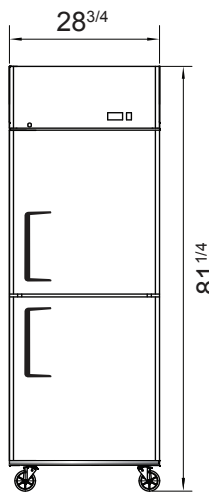

ATOSA USA, INC.

Toll Free: 855-855-0399 Email: info@atosausa.com

www.atosa.com | www.atosausa.com

California, Colorado, Florida, Georgia, Illinois,

New Jersey, Ohio, Texas, Washington

SPECIFICATIONS

| Models | Door | Capacity (Cu.Ft.) | Shelves | Casters (inch) | Rated Current (A) | Voltage (V/Hz/Ph) | HP | Refrigerant | Exterior Dimensions (inch) | Net Weight (lb) | Gross Weight (lb) |
|------------|------|-------------------|---------|----------------|-------------------|-------------------|-----|-------------|---|-----------------|-------------------|
| MBF8007GR | 2 | 21.4 | 3 | 4 | 6.3 | 115/60/1 | 1/2 | R290 | 28 ^{3/4} ×31 ^{3/4} ×81 ^{1/4} | 254 | 287 |
| MBF8007GRL | 2 | 21.4 | 3 | 4 | 6.3 | 115/60/1 | 1/2 | R290 | 28 ^{3/4} ×31 ^{3/4} ×81 ^{1/4} | 254 | 287 |
| MBF8008GR | 4 | 43.2 | 6 | 4 | 8.6 | 115/60/1 | 3/4 | R290 | 51 ^{3/4} ×31 ^{3/4} ×81 ^{1/4} | 353 | 403 |

PLAN VIEW

MBF8007GR

MBF8007GRL

MBF8008GR

*Interior Dimensions

SELF-CLOSING AND STAY OPEN DOOR FEATURE

Casters

Epoxy shelves