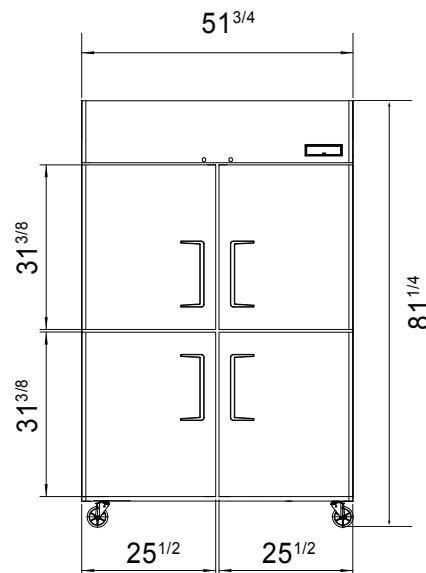

ATOSA USA, INC.

Toll Free: 855-855-0399 Email: info@atosausa.com

www.atosa.com | www.atosausa.com

California, Colorado, Florida, Georgia, Illinois,

New Jersey, Ohio, Texas, Washington

SPECIFICATIONS

| Models | Door | Capacity (Cu.Ft.) | Shelves | Casters (inch) | Rated Current (A) | Voltage (V/Hz/Ph) | HP | Refrigerant | Exterior Dimensions (inch) | Net Weight (lb) | Gross Weight (lb) |
|------------|------|-------------------|---------|----------------|-------------------|-------------------|-----|-------------|---|-----------------|-------------------|
| MBF8007GR | 2 | 21.4 | 3 | 4 | 6.3 | 115/60/1 | 1/2 | R290 | 28 ^{3/4} ×31 ^{3/4} ×81 ^{1/4} | 254 | 287 |
| MBF8007GRL | 2 | 21.4 | 3 | 4 | 6.3 | 115/60/1 | 1/2 | R290 | 28 ^{3/4} ×31 ^{3/4} ×81 ^{1/4} | 254 | 287 |
| MBF8008GR | 4 | 43.2 | 6 | 4 | 8.6 | 115/60/1 | 3/4 | R290 | 51 ^{3/4} ×31 ^{3/4} ×81 ^{1/4} | 353 | 403 |

PLAN VIEW

MBF8007GR

MBF8007GRL

MBF8008GR

*Interior Dimensions

SELF-CLOSING AND STAY OPEN DOOR FEATURE

Casters

Epoxy shelves