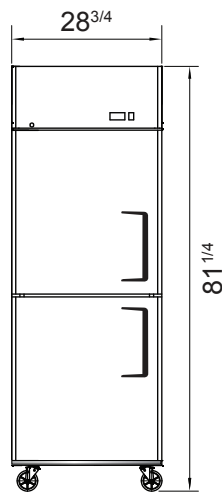

ATOSA USA, INC.

Toll Free: 855-855-0399 Email: info@atosausa.com

www.atosa.com | www.atosausa.com

California, Colorado, Florida, Georgia, Illinois,

New Jersey, Ohio, Texas, Washington

SPECIFICATIONS

| Models | Door | Capacity (Cu.Ft.) | Shelves | Casters (inch) | Rated Current (A) | Voltage (V/Hz/Ph) | HP | Refrigerant | Exterior Dimensions (inch) | Net Weight (lb) | Gross Weight (lb) |
|------------|------|-------------------|---------|----------------|-------------------|-------------------|-----|-------------|---|-----------------|-------------------|
| MBF8007GR | 2 | 21.4 | 3 | 4 | 6.3 | 115/60/1 | 1/2 | R290 | 28 ^{3/4} ×31 ^{3/4} ×81 ^{1/4} | 254 | 287 |
| MBF8007GRL | 2 | 21.4 | 3 | 4 | 6.3 | 115/60/1 | 1/2 | R290 | 28 ^{3/4} ×31 ^{3/4} ×81 ^{1/4} | 254 | 287 |
| MBF8008GR | 4 | 43.2 | 6 | 4 | 8.6 | 115/60/1 | 3/4 | R290 | 51 ^{3/4} ×31 ^{3/4} ×81 ^{1/4} | 353 | 403 |

PLAN VIEW

MBF8007GR

MBF8007GRL

MBF8008GR

*Interior Dimensions

SELF-CLOSING AND STAY OPEN DOOR FEATURE

Casters

Epoxy shelves