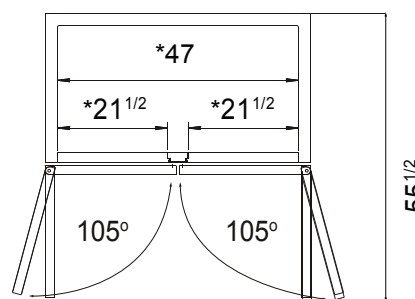

ATOSA USA, INC.

Toll Free: 855-855-0399 Email: info@atosausa.com

www.atosa.com | www.atosausa.com

California, Colorado, Florida, Georgia, Illinois,

New Jersey, Ohio, Texas, Washington

SPECIFICATIONS

| Models | Door | Capacity (Cu.Ft.) | Shelves | Casters (inch) | Rated Current (A) | Voltage (V/Hz/Ph) | HP | Refrigerant | Exterior Dimensions (inch) | Net Weight (lb) | Gross Weight (lb) |
|------------|------|-------------------|---------|----------------|-------------------|-------------------|-----|-------------|---|-----------------|-------------------|
| MBF8007GR | 2 | 21.4 | 3 | 4 | 6.3 | 115/60/1 | 1/2 | R290 | 28 ^{3/4} ×31 ^{3/4} ×81 ^{1/4} | 254 | 287 |
| MBF8007GRL | 2 | 21.4 | 3 | 4 | 6.3 | 115/60/1 | 1/2 | R290 | 28 ^{3/4} ×31 ^{3/4} ×81 ^{1/4} | 254 | 287 |
| MBF8008GR | 4 | 43.2 | 6 | 4 | 8.6 | 115/60/1 | 3/4 | R290 | 51 ^{3/4} ×31 ^{3/4} ×81 ^{1/4} | 353 | 403 |

PLAN VIEW

MBF8007GR

MBF8007GRL

MBF8008GR

*Interior Dimensions

SELF-CLOSING AND STAY OPEN DOOR FEATURE

Casters

Epoxy shelves