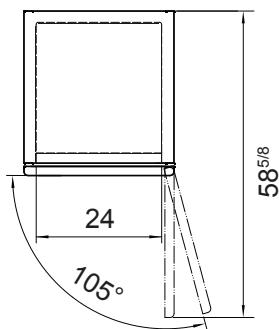

ATOSA USA, INC.

Toll Free: 855-855-0399 Email: info@atosausa.com

www.atosa.com | www.atosausa.com

California, Colorado, Florida, Georgia, Illinois,

New Jersey, Ohio, Texas, Washington

SPECIFICATIONS

| Models | Door | Capacity (Cu.Ft.) | Shelves | Casters (inch) | Rated Current (A) | Voltage (V/Hz/Ph) | HP | Refrigerant | Exterior Dimensions (inch) | Net Weight (lb) | Gross Weight (lb) |
|------------|------|-------------------|---------|----------------|-------------------|-------------------|-----|-------------|---|-----------------|-------------------|
| MBF8007GR | 2 | 21.4 | 3 | 4 | 6.3 | 115/60/1 | 1/2 | R290 | 28 ^{3/4} ×31 ^{3/4} ×81 ^{1/4} | 254 | 287 |
| MBF8007GRL | 2 | 21.4 | 3 | 4 | 6.3 | 115/60/1 | 1/2 | R290 | 28 ^{3/4} ×31 ^{3/4} ×81 ^{1/4} | 254 | 287 |
| MBF8008GR | 4 | 43.2 | 6 | 4 | 8.6 | 115/60/1 | 3/4 | R290 | 51 ^{3/4} ×31 ^{3/4} ×81 ^{1/4} | 353 | 403 |

PLAN VIEW

MBF8007GR

MBF8007GRL

MBF8008GR

*Interior Dimensions

SELF-CLOSING AND STAY OPEN DOOR FEATURE

Casters

Epoxy shelves