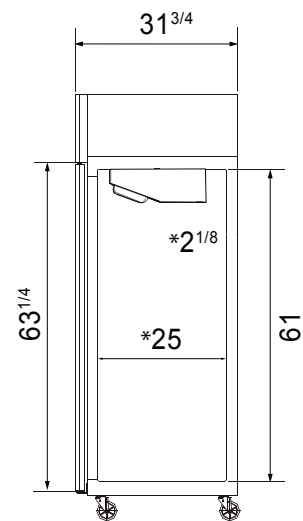

ATOSA USA, INC.

Toll Free: 855-855-0399 Email: info@atosausa.com

www.atosa.com | www.atosausa.com

California, Colorado, Florida, Georgia, Illinois,

New Jersey, Ohio, Texas, Washington

SPECIFICATIONS

| Models | Door | Capacity (Cu.Ft.) | Shelves | Casters (inch) | Rated Current (A) | Voltage (V/Hz/Ph) | HP | Refrigerant | Exterior Dimensions (inch) | Net Weight (lb) | Gross Weight (lb) |
|------------|------|-------------------|---------|----------------|-------------------|-------------------|-----|-------------|---|-----------------|-------------------|
| MBF8007GR | 2 | 21.4 | 3 | 4 | 6.3 | 115/60/1 | 1/2 | R290 | 28 ^{3/4} ×31 ^{3/4} ×81 ^{1/4} | 254 | 287 |
| MBF8007GRL | 2 | 21.4 | 3 | 4 | 6.3 | 115/60/1 | 1/2 | R290 | 28 ^{3/4} ×31 ^{3/4} ×81 ^{1/4} | 254 | 287 |
| MBF8008GR | 4 | 43.2 | 6 | 4 | 8.6 | 115/60/1 | 3/4 | R290 | 51 ^{3/4} ×31 ^{3/4} ×81 ^{1/4} | 353 | 403 |

PLAN VIEW

MBF8007GR

MBF8007GRL

MBF8008GR

*Interior Dimensions

SELF-CLOSING AND STAY OPEN DOOR FEATURE

Casters

Epoxy shelves