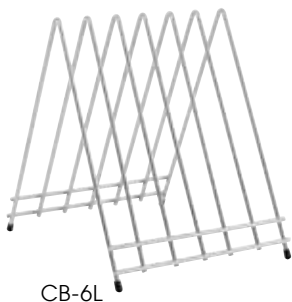

### WHITE RECTANGULAR CUTTING BOARDS

ITEM	DESCRIPTION	UOM	CASE
CBWT-610	6" x 10" x 1/2"	Each	20
CBWT-1218	12" x 18" x 1/2"	Each	6
CBWT-1520	15" x 20" x 1/2"	Each	6
CBWT-1824	18" x 24" x 1/2"	Each	6
CBWT-1830	18" x 30" x 1/2"	Each	6
CBH-1218	12" x 18" x 3/4"	Each	6
CBH-1520	15" x 20" x 3/4"	Each	6
CBH-1824	18" x 24" x 3/4"	Each	6
CBXH-1218	12" x 18" x 1"	Each	4
CBXH-1520	15" x 20" x 1"	Each	4
CBXH-1824	18" x 24" x 1"	Each	4

### WHITE CUTTING BOARDS WITH CHANNEL

◆ Full-perimeter channel catches juices reduces mess and increases efficiency

ITEM	DESCRIPTION	UOM	CASE
CBI-1218	12" x 18" x 1/2"	Each	6
CBI-1520	15" x 20" x 1/2"	Each	6
CBI-1824	18" x 24" x 1/2"	Each	6
CBI-1824H	18" x 24" x 3/4"	Each	6

## CUTTING BOARD RACKS

CB-6L

CB-6K

Non-slip feet