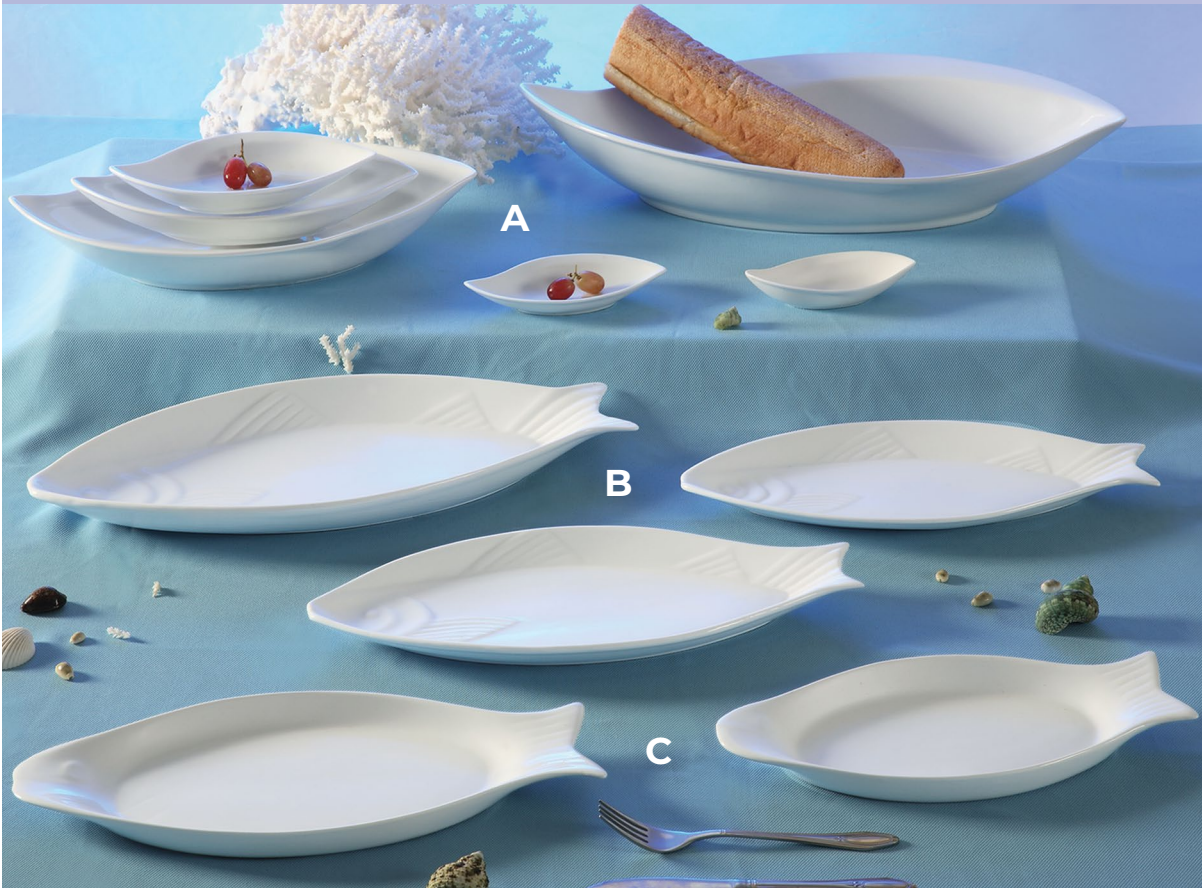

WAVY BOWLS & FISH PLATTERS

Super White Porcelain

A

WAVY BOWL
COL-W5

- 5½"x27⁄8"x1" / 2oz / 3dz
- COL-W6**
- 6½"x3¾"x1" / 2.5oz / 3dz
- COL-W8**
- 8½"x4½"x1¼" / 4oz / 2dz
- COL-W13**
- 11"x6"x1½" / 12oz / 2dz
- COL-W41**
- 14¾"x8½"x2¼" / 36oz / 1dz
- COL-W61**
- 16½"x10"x2½" / 48oz / 6pc
- COL-W91**
- 20½"x11"x3" / 90oz / 6pc

B

C

B

COL-F81
COL-F92

FISH PLATTER
18"x8½"x1½" / 26oz / 6pc
22"x10½"x17⁄8" / 40oz / 4pc

C

FISH PLATTER
COL-F41 12¼"x6"x7⁄8" / 1dz
COL-F61 15"x6⁷⁄8"x7⁄8" / 1dz

FASHION EYE BOWLS

Super White Porcelain

FASHION EYE BOWL
COL-8 8"x5¾"x2" / 3dz
COL-10 10"x6½"x2½" / 2dz
COL-12 12"x8"x2¾" / 1dz
COL-61 16"x8½"x3¼" / 8pc