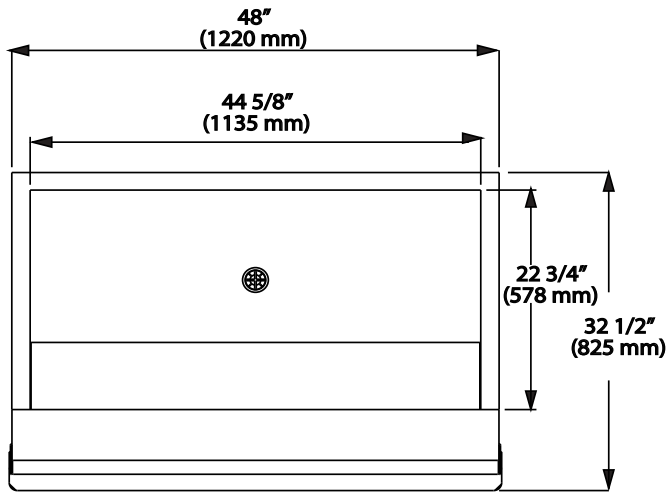

Surfaces are designed for easy cleaning.

Simplifying Maintenance and Hygiene.

Designed for stacked ice machine.

Optimizing Ice Production and Storage.

Standard Features

- 800lb. Storage Capacity
- Foamed-in-place polyurethane insulation, in all bin walls and bottom, provides dependable ice storage.
- For BLMI-500A and BLMI-650A models.
- For BLIB-500S fits all models.

Top view

Front view

Back view

Side view

MODEL BLIB-800S

ICE BINS

Exterior Dimensions (inches)

W	D	H
48" (1220 mm)	32 1/2" (825 mm)	46 1/4" (1174 mm)

Maximum Storage Capacity (lbs / kg)

800 lbs.
363 kg.

Shipping Weight (lbs/kg)

198 lbs
90 kg

	BLMI-300A BLMI-500A (22" Width)	BLMI-500AD (30" Width)	BLMI-650A (22" Width)	BLMI-900A (30" Width)	BLMI-1400R previous (BLMI-1300R) (48" Width)
BLIB-300S (22" Width)	Adapter Not Needed	Combination Not Available	Adapter Not Needed	Combination Not Available	Combination Not Available
BLIB-500S (30" Width)	Need IMBK-8S (Enclosed in BLIB-500S for free)	Need IMBK-30R	Need IMBK-8S (Enclosed in BLIB-500S for free)	Adapter Not Needed	Combination Not Available
BLIB-800S (48" Width)	Need IMBK-8S + IMBK18S (Single Stack) Need IMBK-4M (Double Stack)	Combination Not Available	Need IMBK-8S + IMBK18S (Single Stack) Need IMBK-4M (Double Stack)	Need IMBK-18S	Adapter Not Needed