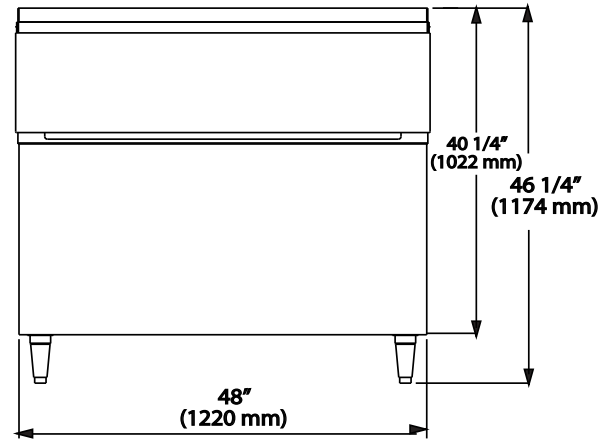

Surfaces are designed for easy cleaning.

Simplifying Maintenance and Hygiene.

Designed for stacked ice machine.

Optimizing Ice Production and Storage.

Standard Features

- 800lb. Storage Capacity
- Foamed-in-place polyurethane insulation, in all bin walls and bottom, provides dependable ice storage.
- For BLMI-500A and BLMI-650A models.
- For BLIB-500S fits all models.

Top view

Front view

Back view

Side view

MODEL BLIB-800S

ICE BINS

Exterior Dimensions (inches)

W	D	H
48" (1220 mm)	32 1/2" (825 mm)	46 1/4" (1174 mm)

Maximum Storage Capacity (lbs / kg)

800 lbs.
363 kg.

Shipping Weight (lbs/kg)

198 lbs
90 kg

	BLMI-300A BLMI-500A (22" Width)	BLMI-500AD (30" Width)	BLMI-650A (22" Width)	BLMI-900A (30" Width)	BLMI-1400R previous (BLMI-1300R) (48" Width)
BLIB-300S (22" Width)	Adapter Not Needed	Combination Not Available	Adapter Not Needed	Combination Not Available	Combination Not Available
BLIB-500S (30" Width)	Need IMBK-8S (Enclosed in BLIB-500S for free)	Need IMBK-30R	Need IMBK-8S (Enclosed in BLIB-500S for free)	Adapter Not Needed	Combination Not Available
BLIB-800S (48" Width)	Need IMBK-8S + IMBK18S (Single Stack) Need IMBK-4M (Double Stack)	Combination Not Available	Need IMBK-8S + IMBK18S (Single Stack) Need IMBK-4M (Double Stack)	Need IMBK-18S	Adapter Not Needed