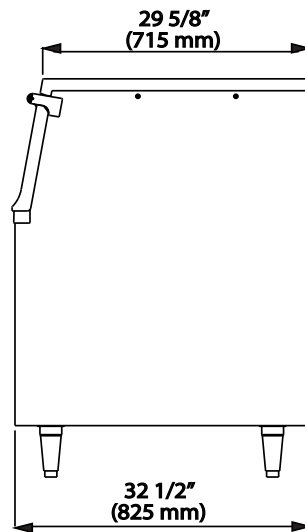

Surfaces are designed for easy cleaning.

Simplifying Maintenance and Hygiene.

Designed for stacked ice machine.

Optimizing Ice Production and Storage.

Standard Features

- 800lb. Storage Capacity
- Foamed-in-place polyurethane insulation, in all bin walls and bottom, provides dependable ice storage.
- For BLMI-500A and BLMI-650A models.
- For BLIB-500S fits all models.

Top view

Front view

Back view

Side view

MODEL BLIB-800S

ICE BINS

Exterior Dimensions (inches)

W	D	H
48" (1220 mm)	32 1/2" (825 mm)	46 1/4" (1174 mm)

Maximum Storage Capacity (lbs / kg)

800 lbs.
363 kg.

Shipping Weight (lbs/kg)

198 lbs
90 kg

	BLMI-300A BLMI-500A (22" Width)	BLMI-500AD (30" Width)	BLMI-650A (22" Width)	BLMI-900A (30" Width)	BLMI-1400R previous (BLMI-1300R) (48" Width)
BLIB-300S (22" Width)	Adapter Not Needed	Combination Not Available	Adapter Not Needed	Combination Not Available	Combination Not Available
BLIB-500S (30" Width)	Need IMBK-8S (Enclosed in BLIB-500S for free)	Need IMBK-30R	Need IMBK-8S (Enclosed in BLIB-500S for free)	Adapter Not Needed	Combination Not Available
BLIB-800S (48" Width)	Need IMBK-8S + IMBK18S (Single Stack) Need IMBK-4M (Double Stack)	Combination Not Available	Need IMBK-8S + IMBK18S (Single Stack) Need IMBK-4M (Double Stack)	Need IMBK-18S	Adapter Not Needed