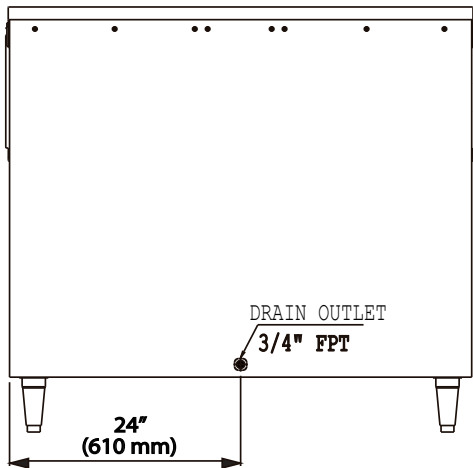

Surfaces are designed for easy cleaning.

Simplifying Maintenance and Hygiene.

Designed for stacked ice machine.

Optimizing Ice Production and Storage.

Standard Features

- 800lb. Storage Capacity
- Foamed-in-place polyurethane insulation, in all bin walls and bottom, provides dependable ice storage.
- For BLMI-500A and BLMI-650A models.
- For BLIB-500S fits all models.

Top view

Front view

Back view

Side view

MODEL BLIB-800S

ICE BINS

Exterior Dimensions (inches)

W	D	H
48" (1220 mm)	32 1/2" (825 mm)	46 1/4" (1174 mm)

Maximum Storage Capacity (lbs / kg)

800 lbs.
363 kg.

Shipping Weight (lbs/kg)

198 lbs
90 kg

	BLMI-300A BLMI-500A (22" Width)	BLMI-500AD (30" Width)	BLMI-650A (22" Width)	BLMI-900A (30" Width)	BLMI-1400R previous (BLMI-1300R) (48" Width)
BLIB-300S (22" Width)	Adapter Not Needed	Combination Not Available	Adapter Not Needed	Combination Not Available	Combination Not Available
BLIB-500S (30" Width)	Need IMBK-8S (Enclosed in BLIB-500S for free)	Need IMBK-30R	Need IMBK-8S (Enclosed in BLIB-500S for free)	Adapter Not Needed	Combination Not Available
BLIB-800S (48" Width)	Need IMBK-8S + IMBK18S (Single Stack) Need IMBK-4M (Double Stack)	Combination Not Available	Need IMBK-8S + IMBK18S (Single Stack) Need IMBK-4M (Double Stack)	Need IMBK-18S	Adapter Not Needed