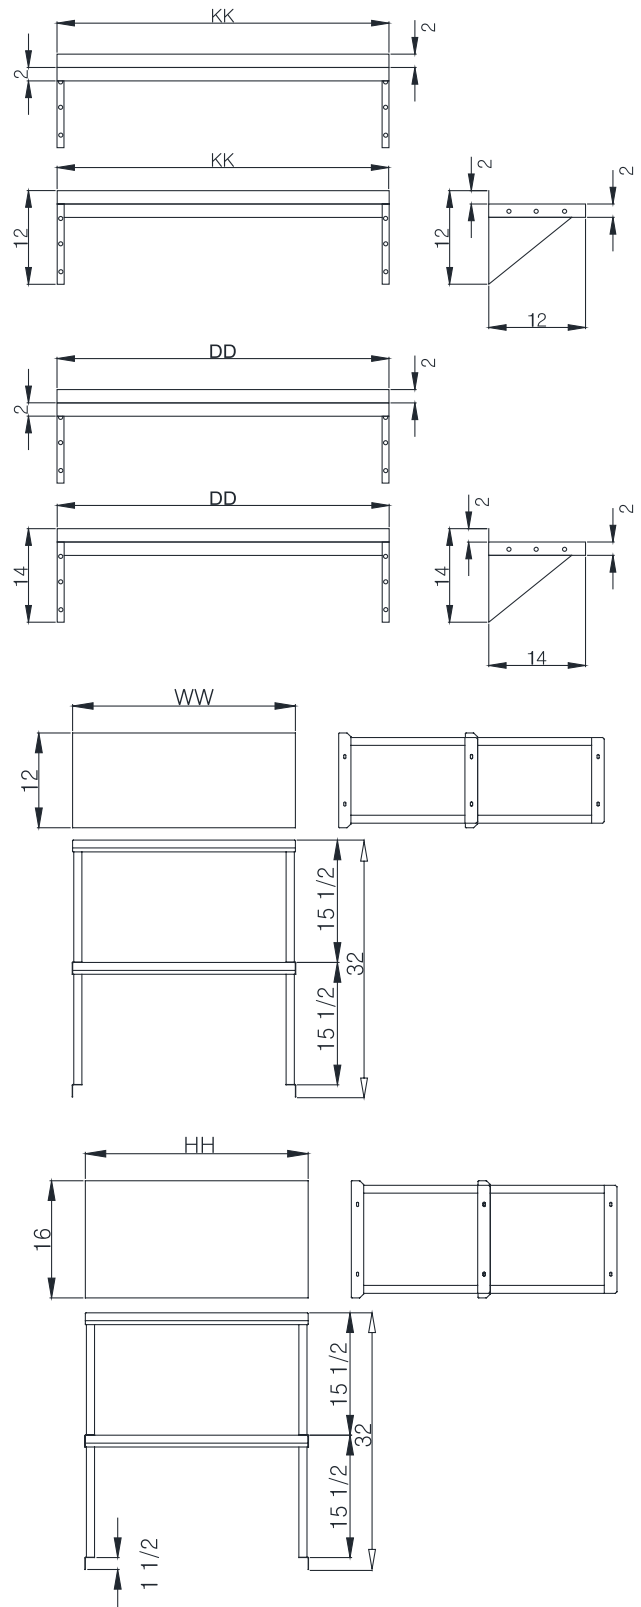

Double Tier Overshelves

Model	Cabinet Dimensions (Inches/mm)			Shelf	Weight (lbs/kg)	
	L	D	H		Net Weight	Ship Weight
BDOS1227	27" (686mm)	12" (305mm)	32" (813mm)	2	25(12)	27(13)
BDOS1236	36" (915mm)	12" (305mm)	32" (813mm)	2	34(16)	37(17)
BDOS1248	48" (1220mm)	12" (305mm)	32" (813mm)	2	40(19)	44(21)
BDOS1260	60" (1524mm)	12" (305mm)	32" (813mm)	2	47(22)	51(24)
BDOS1272	72" (1829mm)	12" (305mm)	32" (813mm)	2	52(24)	57(26)
BDOS1627	27" (686mm)	16" (407mm)	32" (813mm)	2	37(17)	40(19)
BDOS1636	36" (915mm)	16" (407mm)	32" (813mm)	2	42(20)	46(22)
BDOS1648	48" (1220mm)	16" (407mm)	32" (813mm)	2	50(23)	55(25)
BDOS1660	60" (1524mm)	16" (407mm)	32" (813mm)	2	58(27)	63(29)
BDOS1672	72" (1829mm)	16" (407mm)	32" (813mm)	2	69(32)	75(35)

Blueair by
BLUENIX

BLUE AIR has right to change specifications without further notice.

223 W. Rosecrans Ave., CA 90248
T: 310-808-0102

9 W. Shelton Terrace #A, Hillside, NJ 07205
T: 470-625-0182

7025 Amwiler industrial Drive, Suite A, Atlanta GA
T: 908-688-0970