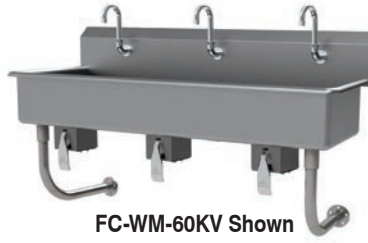

# 14 & 16 GAUGE MULTI-STATION WALL MOUNTED SINKS KNEE OPERATED

FC-WM-40KV Shown

FC-WM-60KV Shown

FC-WM-100KV Shown

FC-WM-120KV Shown

Item #: \_\_\_\_\_ Qty #: \_\_\_\_\_  
 Model #: \_\_\_\_\_  
 Project #: \_\_\_\_\_

Knee Valves  
Included

**FEATURES:**

- 8 1/2" high backsplash.
- 8" sink bowl depth.
- Two stainless steel "Z" brackets supplied each unit.
- One K-6 3 1/2" rear basket drain.
- Two tubular stainless steel support brackets that allow full clearance underneath.

**Knee Operated:** Includes 7-PS-32 knee valves and K-121 spouts.

**CONSTRUCTION:**

- All TIG welded.
- Welded areas blended to match adjacent surfaces and to a satin finish.

**MATERIAL:**

- All 14 or 16 gauge type "304" stainless steel.
- 1 5/8" tubular "304" stainless steel supports.

**MECHANICAL:**

- Single faucet hole punch at each station.

STANDARD - 8" BOWL DEPTH				
# Of Stations	16 Gauge Sinks	14 Gauge Sinks	# of Spouts	# of Valves
2	FC-WM-40KV	FS-WM-40KV	2 Spouts	2 Valves
2	FC-WM-48KV	FS-WM-48KV	2 Spouts	2 Valves
3	FC-WM-60KV	FS-WM-60KV	3 Spouts	3 Valves
3	FC-WM-72KV	FS-WM-72KV	3 Spouts	3 Valves
4	FC-WM-80KV	FS-WM-80KV	4 Spouts	4 Valves
4	FC-WM-96KV	FS-WM-96KV	4 Spouts	4 Valves
5	FC-WM-100KV	FS-WM-100KV	5 Spouts	5 Valves
6	FC-WM-120KV	FS-WM-120KV	6 Spouts	6 Valves