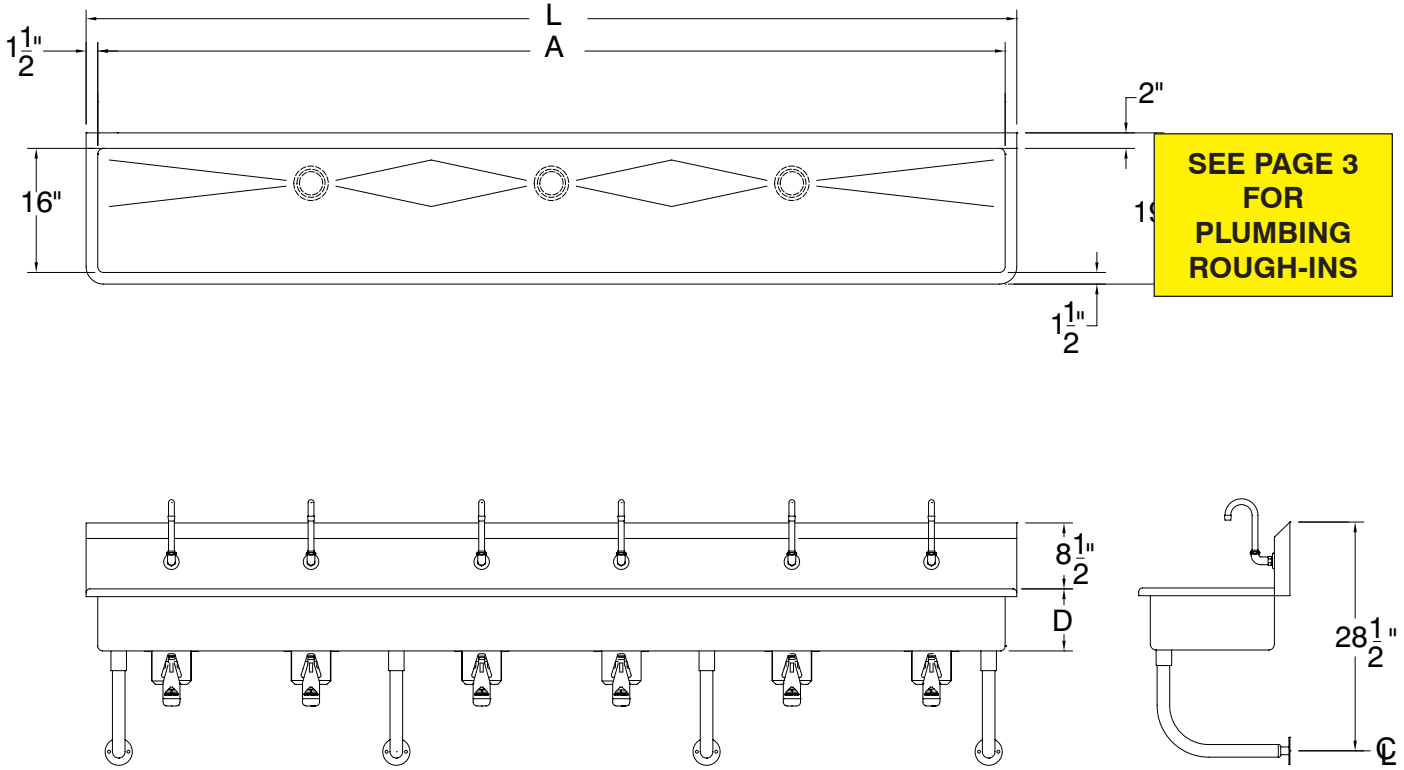

DETAILS and SPECIFICATIONS

TOL ± .500"

FITTINGS SUPPLIED AS SHOWN

ALL DIMENSIONS ARE TYPICAL

STAINLESS STEEL MULTI-STATION WALL MOUNTED SINKS KNEE OPERATED

# Of Stations	L	16 Gauge Sinks	Wt.	14 Gauge Sinks	Wt.	A	# Of Drains	# Of Faucets	Cu.
STANDARD - 8" DEPTH									
2	40"	FC-WM-40KV	82	FS-WM-40KV	96	37"	1	2	15
2	48"	FC-WM-48KV	92	FS-WM-48KV	102	45"	1	2	16
3	60"	FC-WM-60KV	105	FS-WM-60KV	125	57"	1	3	22
3	72"	FC-WM-72KV	110	FS-WM-72KV	131	69"	1	3	23
4	80"	FC-WM-80KV	130	FS-WM-80KV	150	77"	1	4	28
4	96"	FC-WM-96KV	145	FS-WM-96KV	175	93"	1	4	30
5	100"	FC-WM-100KV	165	FS-WM-100KV	192	97"	2	5	35
6	120"	FC-WM-120KV	198	FS-WM-120KV	228	117"	3	6	42