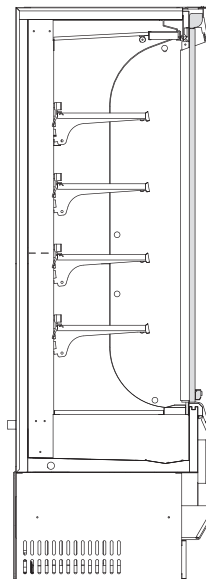

Security Cover for TOM

Open Display Merchandisers
 Security Covers - Fabric Type

SC

SC (White)

SC-B (Black)

SC Plan View

SIDE VIEW

FRONT VIEW

| Model | Dimension (L x D x H) (in.) | Shipping Dimension (L x D x H) (in.) | Shipping Weight (lbs.) |
|----------|--------------------------------|---|---------------------------|
| SC-40(B) | 36 1/8 x 1 3/4 x 52 3/4 | 57 1/2 x 5 1/2 x 5 1/2 | 14 |
| SC-50(B) | 48 x 1 3/4 x 52 3/4 | 57 1/2 x 5 1/2 x 5 1/2 | 15 |