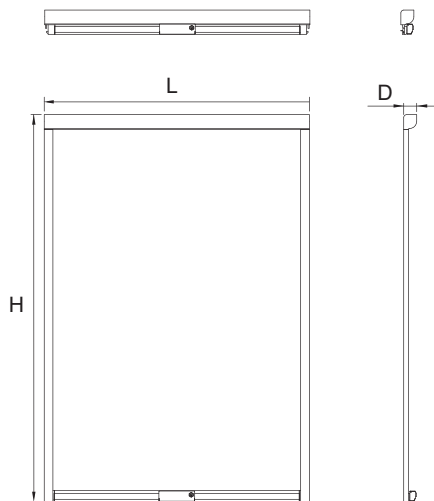

Security Cover for TOM

Open Display Merchandisers
 Security Covers - Fabric Type

SC

SC (White)

SC-B (Black)

SC Plan View

SIDE VIEW

FRONT VIEW

| Model | Dimension (L x D x H) (in.) | Shipping Dimension (L x D x H) (in.) | Shipping Weight (lbs.) |
|----------|--------------------------------|---|---------------------------|
| SC-40(B) | 36 1/8 x 1 3/4 x 52 3/4 | 57 1/2 x 5 1/2 x 5 1/2 | 14 |
| SC-50(B) | 48 x 1 3/4 x 52 3/4 | 57 1/2 x 5 1/2 x 5 1/2 | 15 |