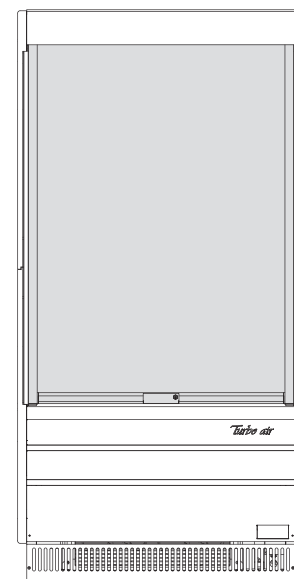

Security Cover for TOM

Open Display Merchandisers
 Security Covers - Fabric Type

SC

SC (White)

SC-B (Black)

SC Plan View

SIDE VIEW

FRONT VIEW

| Model | Dimension (L x D x H) (in.) | Shipping Dimension (L x D x H) (in.) | Shipping Weight (lbs.) |
|----------|--------------------------------|---|---------------------------|
| SC-40(B) | 36 1/8 x 1 3/4 x 52 3/4 | 57 1/2 x 5 1/2 x 5 1/2 | 14 |
| SC-50(B) | 48 x 1 3/4 x 52 3/4 | 57 1/2 x 5 1/2 x 5 1/2 | 15 |