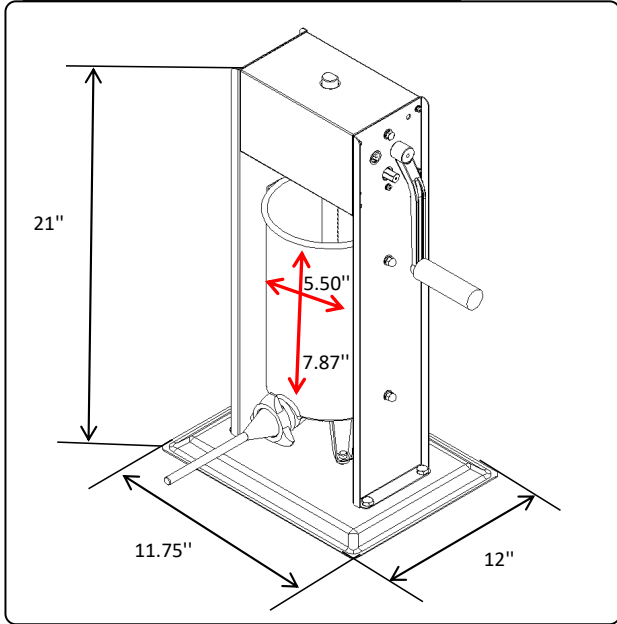

Follow us to keep up to date with the latest news and offers

/SkyfoodEquipment

/SkyfoodEquipment

/SkyfoodEquipment

YOU CAN TRUST

SAUSAGE STUFFERS

3VF / 7VF / 15VF

DIMENSIONS - 3VF

Item	Dimensions (W x D x H)	Weight (Net x Ship)	CAPACITY
3VF	11.75" x 12" x 21"	25 lb x 29 lb	7 lb
7VF	11.75" x 12" x 31"	30 lb x 33 lb	15 lb
15VF	22.80" x 13.38" x 30.69"	42 lb x 46 lb	30 lb

ILLUSTRATIVE PHOTO, ACTUAL PRODUCTS AND ACCESSORIES ARE SUBJECT TO CHANGE WITHOUT NOTICE.