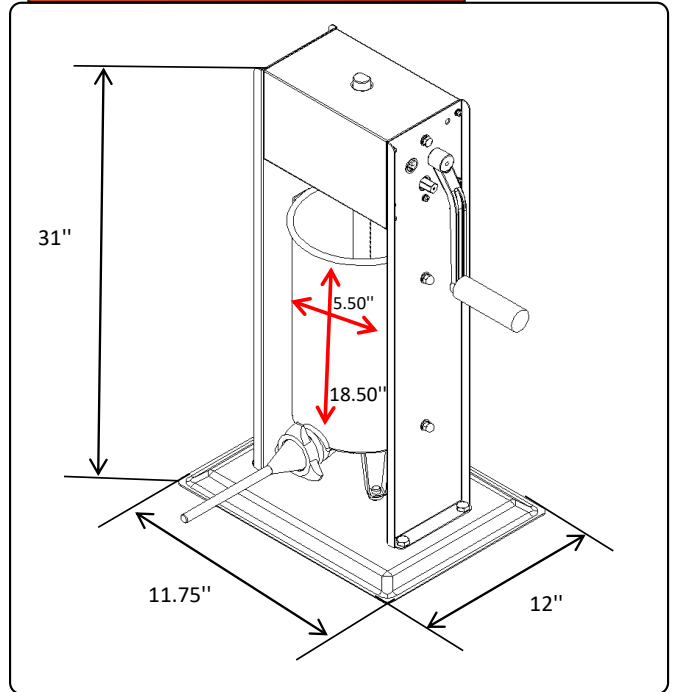

DIMENSIONS - 7VF