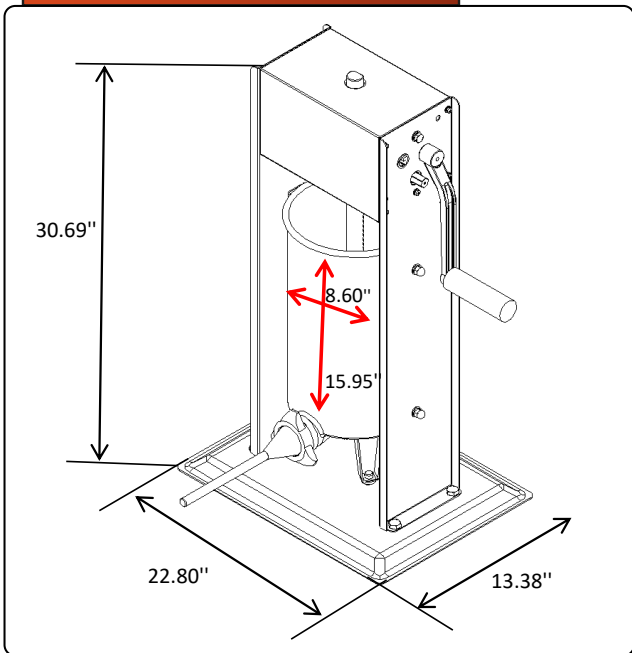

Follow us to keep up to date with the latest news and offers

/SkyfoodEquipment

/SkyfoodEquipment

/SkyfoodEquipment

YOU CAN TRUST

SAUSAGE STUFFERS

3VF / 7VF / 15VF

DIMENSIONS - 3VF

DIMENSIONS - 7VF

DIMENSIONS - 15VF

MADE IN CHINA

WARNING:
CALIFORNIA RESIDENTS ONLY -
Cancer and Reproductive Harm -
www.P65Warnings.ca.gov

WARRANTY 01 YEAR PARTS AND LABOR VALID IN THE CONTINENTAL UNITED STATES.

Item	Dimensions (W x D x H)	Weight (Net x Ship)	CAPACITY
3VF	11.75" x 12" x 21"	25 lb x 29 lb	7 lb
7VF	11.75" x 12" x 31"	30 lb x 33 lb	15 lb
15VF	22.80" x 13.38" x 30.69"	42 lb x 46 lb	30 lb

ILLUSTRATIVE PHOTO, ACTUAL PRODUCTS AND ACCESSORIES ARE SUBJECT TO CHANGE WITHOUT NOTICE.