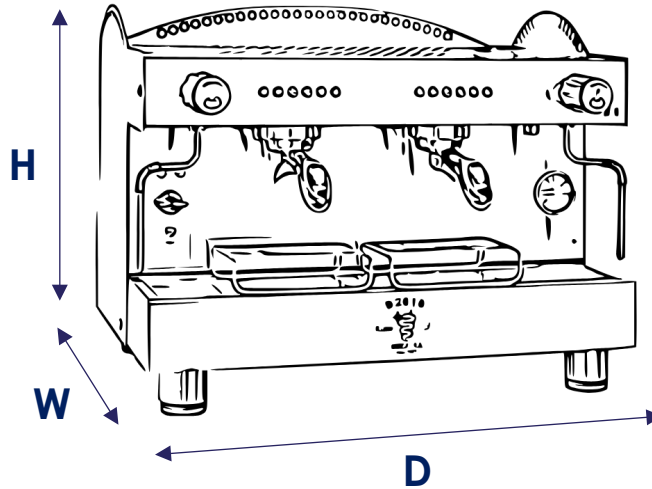

FULLY AUTOMATIC COFFEE MACHINES

MADE IN ITALY

B2016DE

Standard Features

- Heavy Duty 304 Stainless-Steel Construction
- Removable Stainless-Steel Grids
- Allows cups up to 5" tall
- Each Group is Programmable Up to 4 Different Coffee Doses
- Thermostatically Controlled Groups
- Built-in Volumetric Motor Pump
- Connected directly to the water source
- Copper Boiler
- Water Filter Included
- Hot water faucet
- Included in the Box along with the full unit pictured:

B2016DE2IS7

All 3 B2016DE Models: (1) group cleaning brush, (1) handle with 2 spouts, (1) measuring spoon, (1) filter 14 gr, (1) filter 7 gr, (1) plastic tamper, (1) blind filter, (1) water filter, (1) head mounting water filter

Additional with the B2016DE2IS7: (1) handle with 1 spout

Additional with the B2016DE3IS7: (2) handles with 1 spout

B2016DE1IS7

B2016DE3IS7

1-year parts and labor warranty (US Only)

ampto.com

SPECIFICATIONS

B2016DE1IS7

B2016DE2IS7

B2016DE3IS7

	B2016DE1IS7	B2016DE2IS7	B2016DE3IS7
No. of Groups	1	2	3
Boiler	1.3 Gal (5 L)	2.9 Gal (11 L)	4.5 Gal (17 L)
Inlet Connection	G 3/8"		
Outlet Connection	G 3/4"		
Power Supply	220V/50-60Hz/1ph		
Power Supply (W)	2000-2200	3000-3250	5000-5250
Amps	11.1	16.4	26.5
Plug / Connection	Wire - No Plug		
Product Dimensions WxDxH	22.4" x 21.6" x 20.2"	29.5" x 21.6" x 20.2"	35" x 19.6" x 20.5"
Shipping Dimensions WxDxH	25" x 24" x 27"	31" x 25" x 28"	38" x 25" x 28"
Weight (lbs)	123	158	192