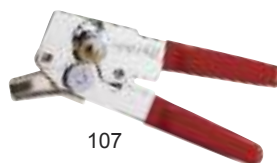

| Item # | Description | Pack | Ctn. Wt. | CBM |
|----------|--------------------|------|----------|-------|
| BBB-1218 | 12" x 18" x 1-3/4" | 1/2 | 19.84 | 0.018 |
| BBB-1520 | 15" x 20" x 1-3/4" | 1/2 | 28.66 | 0.025 |
| BBB-1824 | 18" x 24" x 1-3/4" | 1/1 | 18.74 | 0.019 |
| BBB-1830 | 18" x 30" x 1-3/4" | 1/1 | 28.66 | 0.024 |

BBB

SWING-A-WAY®

PORTABLE CAN OPENERS

Portable can openers. Individually carded.

| Item # | Description | Pack | Ctn. Wt. | CBM |
|--------|-------------------------------|------|----------|-------|
| 107 | Jr. can opener, nickel plated | 6/36 | 15.00 | 0.012 |
| 407 | Can opener, chrome plated | 6/36 | 26.40 | 0.032 |