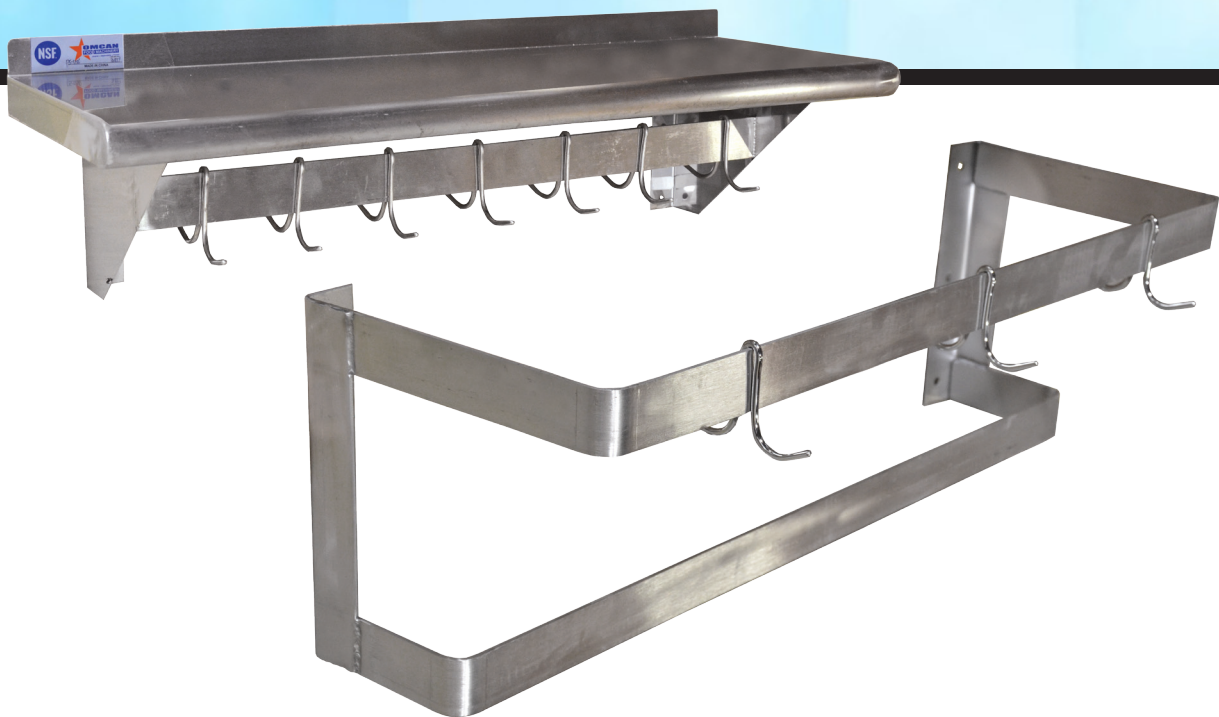

## POT RACKS

Stainless steel.

Item	Description	Load Capacity
31851	Stainless Steel Pot Rack with Shelf - 12" x 36" with 7 pc Hooks	441 lbs.
31852	Stainless Steel Pot Rack with Shelf - 12" x 48" with 9 pc Hooks	330.75 lbs.
31853	Stainless Steel Pot Rack with Shelf - 12" x 60" with 11 pc Hooks	275.5 lbs.
31854	Stainless Steel Wall-Mounted Pot Rack - 36" with 3 pc plated pot Hooks	661.5 lbs.
31855	Stainless Steel Wall-Mounted Pot Rack - 48" with 4 pc plated pot Hooks	551 lbs.
31856	Stainless Steel Wall-Mounted Pot Rack - 60" with 5 pc plated pot Hooks	441 lbs.