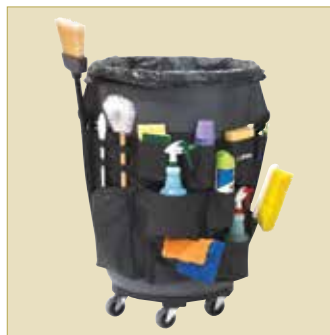

JANITORIAL CART WITH BAG AND 3 SHELVES

- ◆ Durable plastic construction with 25 gallon nylon bag
- ◆ 3 shelves and front platform with raised retaining edges
- ◆ (2) 8" non-skid wheels and (2) 3" non-skid swivel casters
- ◆ 45"L x 18-1/4"W x 38-1/4"H

ITEM	DESCRIPTION	UOM	CASE
PJC-4538	Janitorial Cart, Black	Each	1/1
PJC-4538B	Bag Replacement, Yellow	Each	1/10

Keep all supplies within reach

JANITORIAL CART

Load and Go!

PJC-4538

CONTAINER CADDY BAG

- ◆ Water-resistant material
- ◆ 29"L x 20"H with adjustable straps
- ◆ Multiple pockets fit a variety of cleaning supplies

ITEM	DESCRIPTION	UOM	CASE
JCB-2920	Fits 32 and 44 Gallon Cans	Each	1/6

Multiple pockets fit a variety of cleaning supplies

CONTAINER CADDY BAG

JCB-2920

CONTAINER CADDY FOR 44 GALLON CONTAINER

- ◆ Convenient, durable caddy keeps supplies handy for a variety of cleaning tasks
- ◆ Holds two bags open at once for dual disposal option