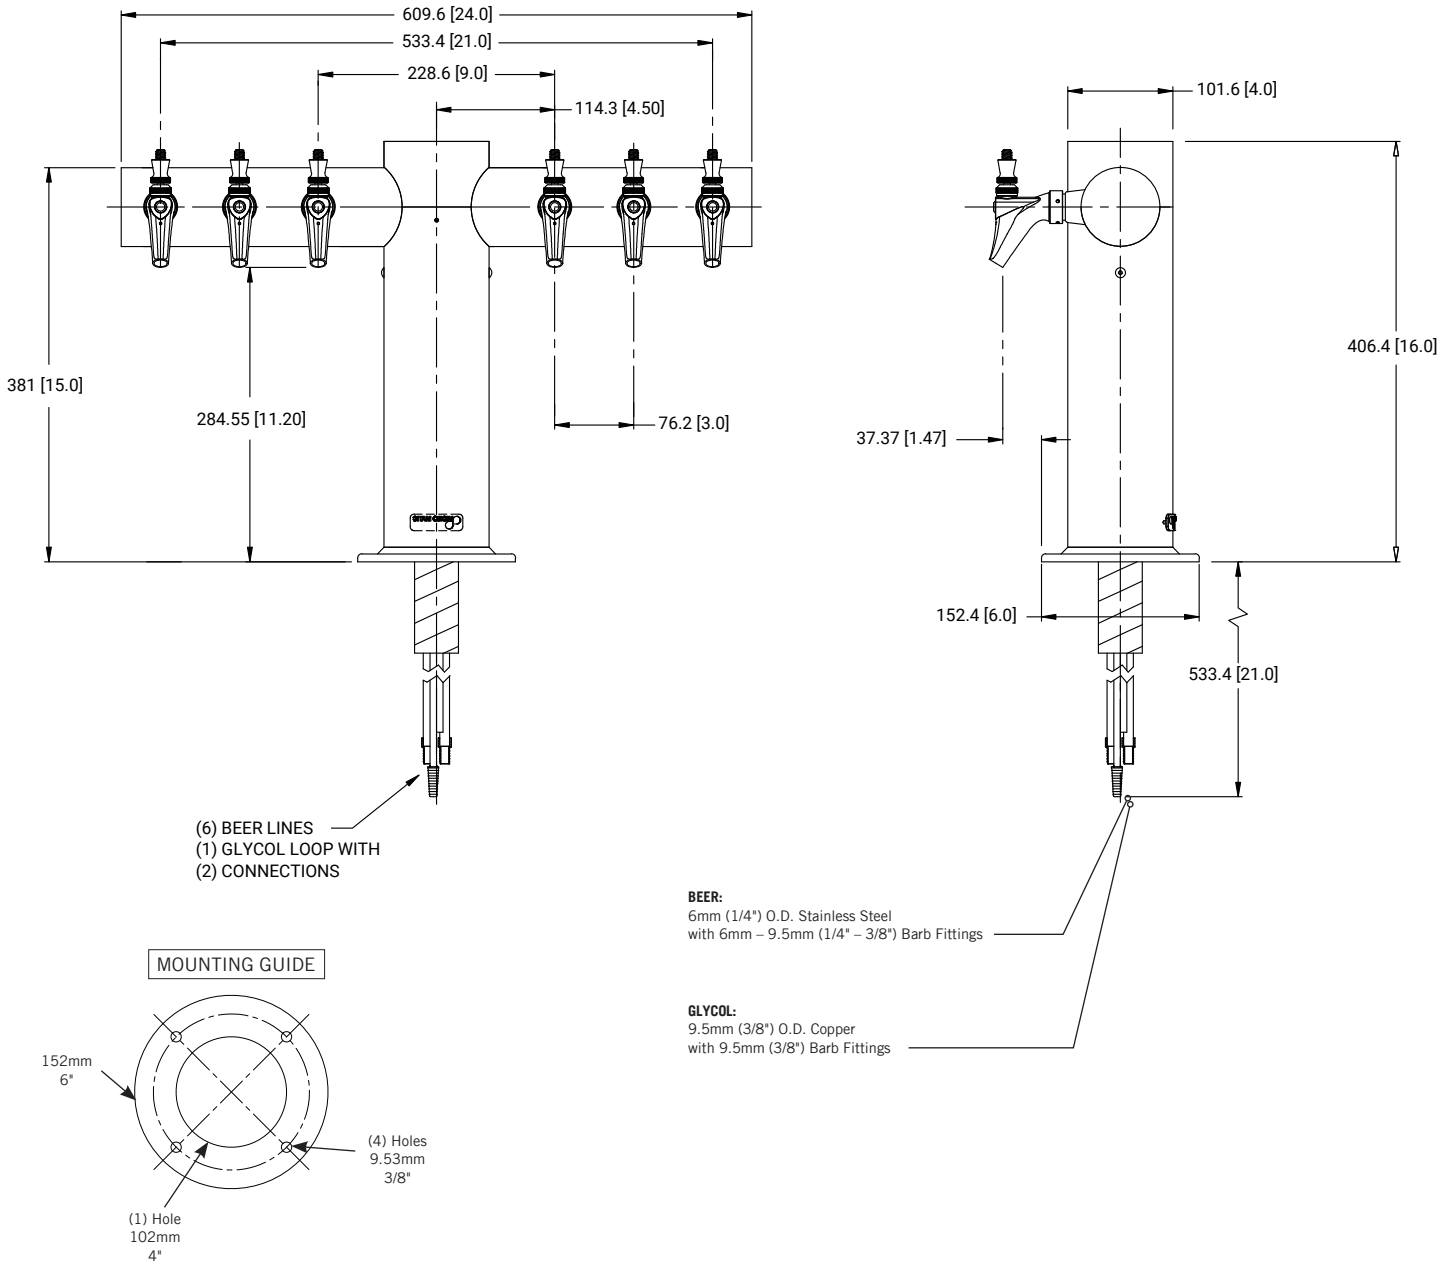

SPECIFICATIONS

PART NO.	FAUCETS	FINISH	DISPENSE SYSTEM	SHIPPING WEIGHT
METRO-T-6MBKR	6	Powder Coated Finish	Kool-Rite™ (Glycol)	21 kg
				46 lbs

DIMENSIONS

MICRO MATIC
Toll-Free: 1-866-327-4159
www.micromatic.com

West
19791 Bahama St.
Northridge, CA 91324
Tel. (818) 701-9765
Fax. (818) 701-9844

Central
10726 North Second St.
Machesney Park, IL 61115
Tel. (815) 968-7557

Southeast
15111 Dispense Ln.
Brooksville, FL 34604
Tel. (352) 799-6331

Northeast
4601 Saucon Creek Rd.
Center Valley, PA 18034
Tel. (610) 625-4464
Fax. (610) 625-4466