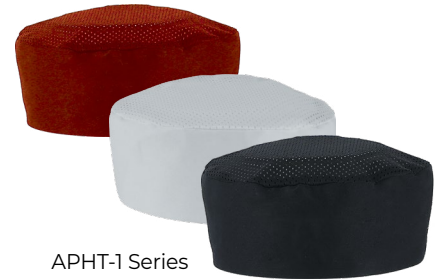

Pillbox Chef Hat

- Mesh top for great ventilation
- Elastic back closure for a comfortable fit

Item	Description	UOM	Case
APHT-1KM	Black, S/M	Each	48/96
APHT-1KL	Black, L/XL	Each	48/96
APHT-1WM	White, S/M	Each	48/96
APHT-1WL	White, L/XL	Each	48/96
APHT-1RM	Red, S/M	Each	48/96
APHT-1RL	Red, L/XL	Each	48/96

Hook-and-Loop Closure

Elastic Back Closure

Floppy Toque Chef Hat

- One size fits most.
- Hook-and-loop closure for a secure yet easy-to-adjust fit

Item	Description	UOM	Case
APHT-2WT	White	Each	24/96
APHT-2BK	Black	Each	24/96
APHT-2BL	Blue	Each	24/96
APHT-2GN	Green	Each	24/96
APHT-2LG	Light Green	Each	24/96
APHT-2RD	Red	Each	24/96
APHT-2BR	Bright Red	Each	24/96