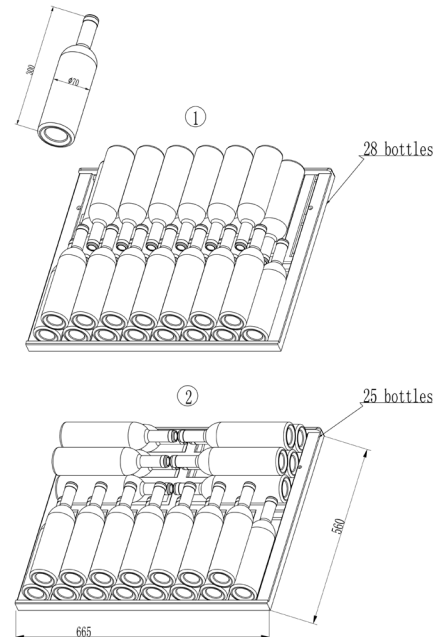

Website: www.omcan.com

Authorized Dealer

SERVING THE FOOD INDUSTRY SINCE 1951

VINOVERO WINE COOLERS

ITEM: 47149	48258	48259	48260	48261
48525	45258	45259	45260	45261

47149
28" Dual Zone

48525
25" Dual Zone

48526
25" Dual Zone (Steel)

Telephone: 1-800-465-0234

Fax: (905) 607-0234

Email: sales@omcan.com

Website: www.omcan.com

Authorized Dealer

25" Dual Zone Wine Cooler 126 Btl.

Item	48525/ 48526
Model	WC-CN-0126-DB/ WC-CN-0126-D
Door Type	Black Glass Door/ Steel
Zone	Dual Zones
Capacity	126 Bottles
Electricals	115 V / 60 Hz / 1
Power	161W/ 0.16kW
Inner Humidity	50-80%
Max Ambient Range	16 - 38 °C (60-100 °F)
Temperature Range	5 - 20 °C (41-68 °F)
Refrigerant	R600a
Net Weight	174.2 lbs. (79 kg.)
Gross Weight	185.2 lbs. (84 kg.)
Net Dimensions (WDH)	24.5 x 23.4 x 62.7 in. (623 x 595 x 1592 mm.)
Gross Dimensions (WDH)	27 x 25.8 x 65.2 in. (685x655x1655 mm.)
Door Lock	Yes

48525
25" Dual Zone

BMAD System (Low maintenance high performance). Dimensions rounded up to the nearest inch or millimeter. Specifications subject to change without notice.

28" Dual Zone Wine Cooler 290 Btl.

Item	47149
Model	WC-CN-0275-D
Door Type	Black Glass Door
Zone	Dual Zones
Capacity	290 Bottles
Electricals	115 V / 60 Hz / 1
Power	230W/ 0.23kW
Inner Humidity	60-70%
Max Ambient Range	16 - 38 °C (60-100 °F)
Temperature Range	5 - 20 °C (41-68 °F)
Refrigerant	R600a
Net Weight	317.5 lbs. (144 kg.)
Gross Weight	410 .1 lbs. (186 kg.)
Net Dimensions (WDH)	28.3 x 31.5 x 80.3 in. (720 x 800 x 2040 mm.)
Gross Dimensions (WDH)	34.6 x 37.8 x 89.6 in. (880 x 960 x 2277 mm.)
Door Lock	Yes