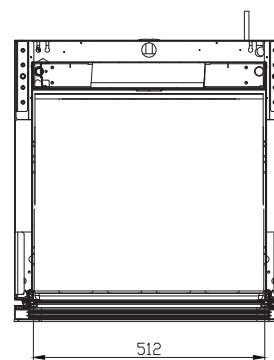

Telephone: 1-800-465-0234

Fax: (905) 607-0234

Email: sales@omcan.com

Website: www.omcan.com

Authorized Dealer

25" Dual Zone Wine Cooler 126 Btl.

Item	48525/ 48526
Model	WC-CN-0126-DB/ WC-CN-0126-D
Door Type	Black Glass Door/ Steel
Zone	Dual Zones
Capacity	126 Bottles
Electricals	115 V / 60 Hz / 1
Power	161W/ 0.16kW
Inner Humidity	50-80%
Max Ambient Range	16 - 38 °C (60-100 °F)
Temperature Range	5 - 20 °C (41-68 °F)
Refrigerant	R600a
Net Weight	174.2 lbs. (79 kg.)
Gross Weight	185.2 lbs. (84 kg.)
Net Dimensions (WDH)	24.5 x 23.4 x 62.7 in. (623 x 595 x 1592 mm.)
Gross Dimensions (WDH)	27 x 25.8 x 65.2 in. (685x655x1655 mm.)
Door Lock	Yes

48525
25" Dual Zone

BMAD System (Low maintenance high performance). Dimensions rounded up to the nearest inch or millimeter. Specifications subject to change without notice.

28" Dual Zone Wine Cooler 290 Btl.

Item	47149
Model	WC-CN-0275-D
Door Type	Black Glass Door
Zone	Dual Zones
Capacity	290 Bottles
Electricals	115 V / 60 Hz / 1
Power	230W/ 0.23kW
Inner Humidity	60-70%
Max Ambient Range	16 - 38 °C (60-100 °F)
Temperature Range	5 - 20 °C (41-68 °F)
Refrigerant	R600a
Net Weight	317.5 lbs. (144 kg.)
Gross Weight	410 .1 lbs. (186 kg.)
Net Dimensions (WDH)	28.3 x 31.5 x 80.3 in. (720 x 800 x 2040 mm.)
Gross Dimensions (WDH)	34.6 x 37.8 x 89.6 in. (880 x 960 x 2277 mm.)
Door Lock	Yes