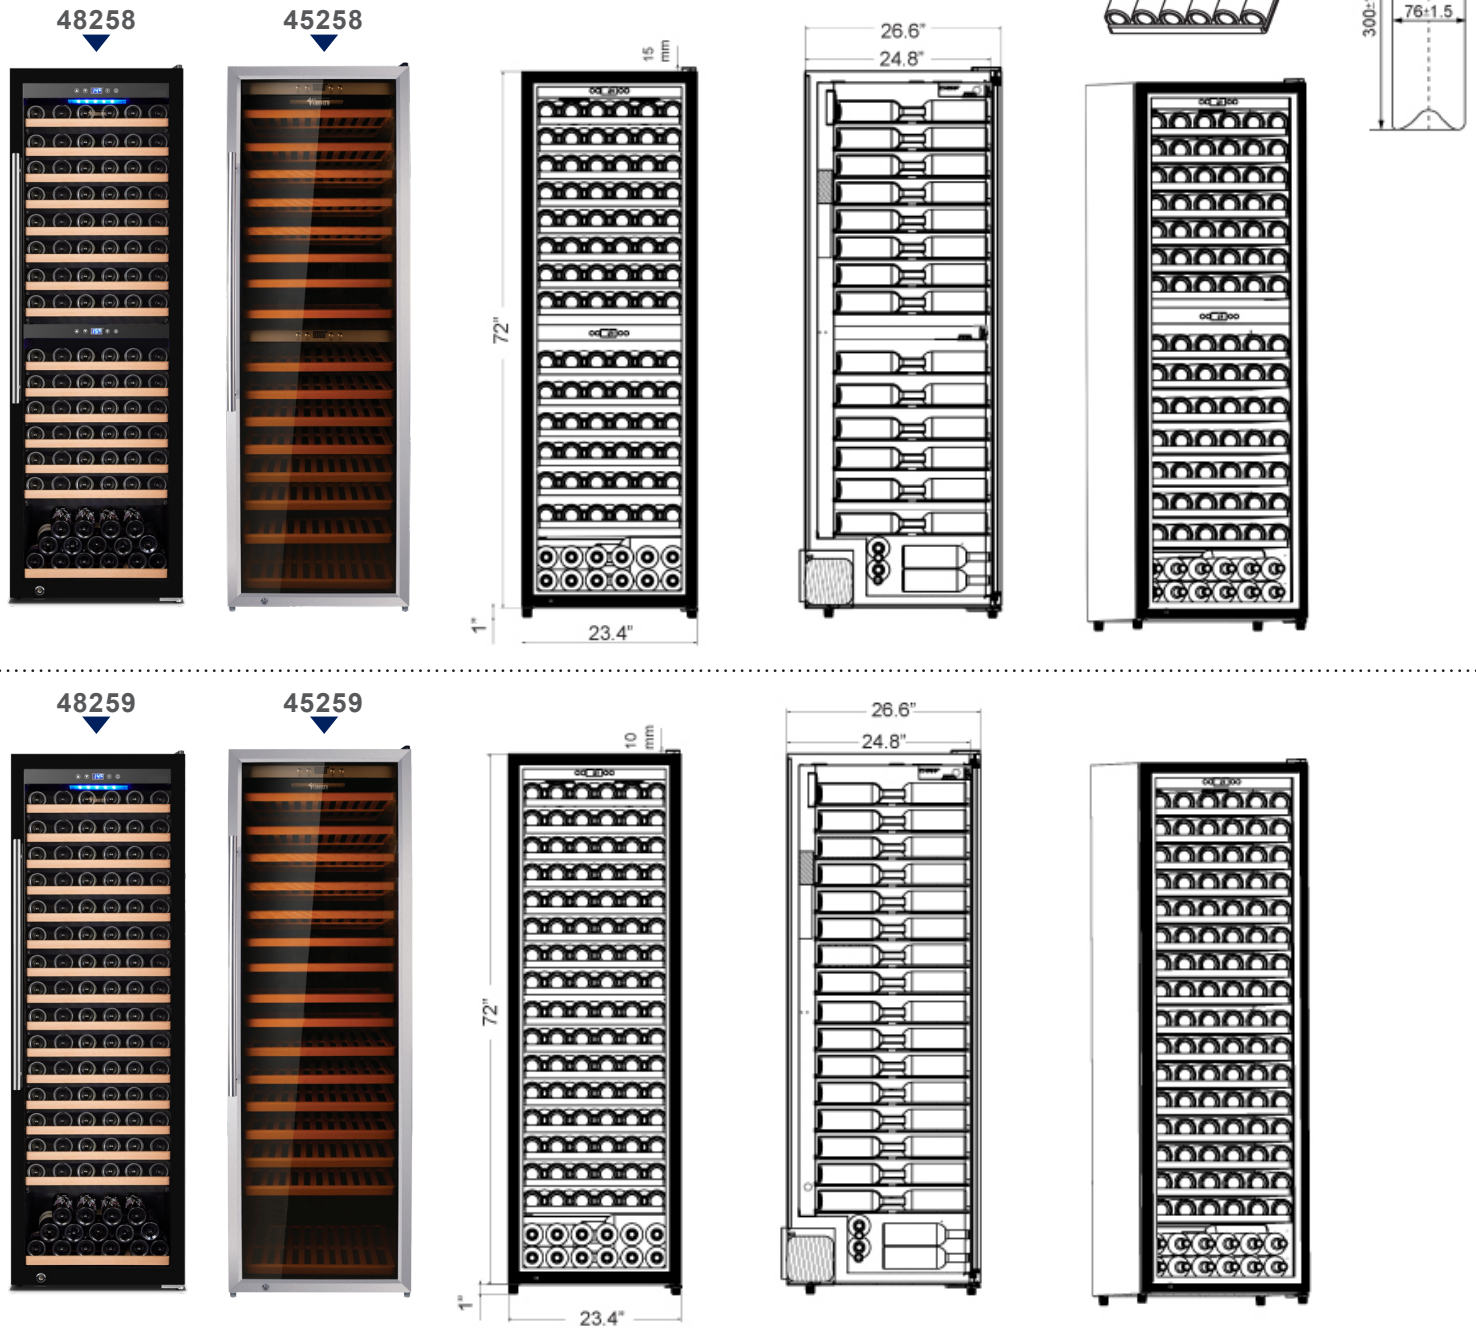

BMAD System (Low maintenance high performance). Dimensions rounded up to the nearest inch or millimeter. Specifications subject to change without notice.

TECHNICAL SPECIFICATIONS

Item no.	48258	45258	48259	45259
Model	WC-CN-0181-DB	WC-CN-0181-D	WC-CN-0192-SB	WC-CN-0192-S
Door Type	Black Glass Door	Stainless Steel Door	Black Glass Door	Stainless Steel Door
Zone	Dual Zones		Single Zone	
Capacity	181 Bottles		192 Bottles	
Electricals	115 V / 60 Hz / 1			
Power	160W/ 0.16kW			
Inner Humidity	40-60%			
Max Ambient Range	24 °C (75 °F)			
Temperature Range	3 - 22 °C (37.4-71.6 °F)			
Refrigerant	R600a			
Net Weight	224.7 lbs. (101.9 kg.)		228 lbs. (103.4 kg.)	
Gross Weight	237 lbs. (107.5 kg.)		240 lbs. (109 kg.)	
Net Dimensions (WDH)	26.6 x 23.4 x 73 in. (675 x 595 x 1854 mm.)			
Gross Dimensions (WDH)	30 x 26 x 76 in. (762 x 660 x 1930 mm.)			
Door Lock	Yes			

BMAD System (Low maintenance high performance). Dimensions rounded up to the nearest inch or millimeter. Specifications subject to change without notice.

TECHNICAL DRAWINGS & DIMENSIONS

*measurements in diagrams are in inch.