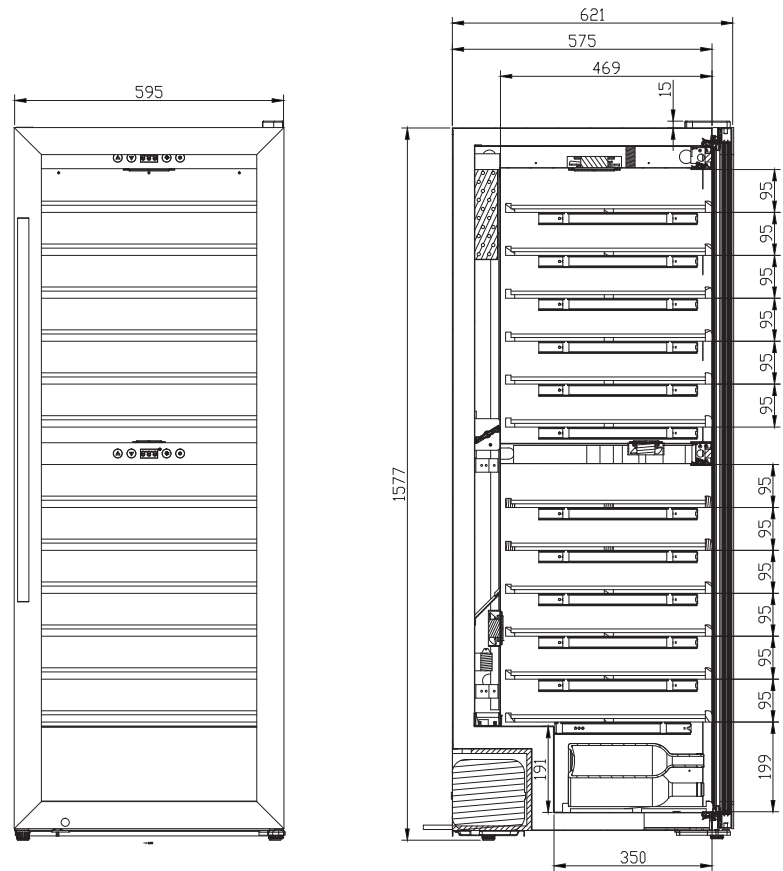

Telephone: 1-800-465-0234

Fax: (905) 607-0234

Email: sales@omcan.com

Website: www.omcan.com

Authorized Dealer

25" Dual Zone Wine Cooler 126 Btl.

Item	48525/ 48526
Model	WC-CN-0126-DB/ WC-CN-0126-D
Door Type	Black Glass Door/ Steel
Zone	Dual Zones
Capacity	126 Bottles
Electricals	115 V / 60 Hz / 1
Power	161W/ 0.16kW
Inner Humidity	50-80%
Max Ambient Range	16 - 38 °C (60-100 °F)
Temperature Range	5 - 20 °C (41-68 °F)
Refrigerant	R600a
Net Weight	174.2 lbs. (79 kg.)
Gross Weight	185.2 lbs. (84 kg.)
Net Dimensions (WDH)	24.5 x 23.4 x 62.7 in. (623 x 595 x 1592 mm.)
Gross Dimensions (WDH)	27 x 25.8 x 65.2 in. (685x655x1655 mm.)
Door Lock	Yes

48525
25" Dual Zone

BMAD System (Low maintenance high performance). Dimensions rounded up to the nearest inch or millimeter. Specifications subject to change without notice.

28" Dual Zone Wine Cooler 290 Btl.

Item	47149
Model	WC-CN-0275-D
Door Type	Black Glass Door
Zone	Dual Zones
Capacity	290 Bottles
Electricals	115 V / 60 Hz / 1
Power	230W/ 0.23kW
Inner Humidity	60-70%
Max Ambient Range	16 - 38 °C (60-100 °F)
Temperature Range	5 - 20 °C (41-68 °F)
Refrigerant	R600a
Net Weight	317.5 lbs. (144 kg.)
Gross Weight	410 .1 lbs. (186 kg.)
Net Dimensions (WDH)	28.3 x 31.5 x 80.3 in. (720 x 800 x 2040 mm.)
Gross Dimensions (WDH)	34.6 x 37.8 x 89.6 in. (880 x 960 x 2277 mm.)
Door Lock	Yes