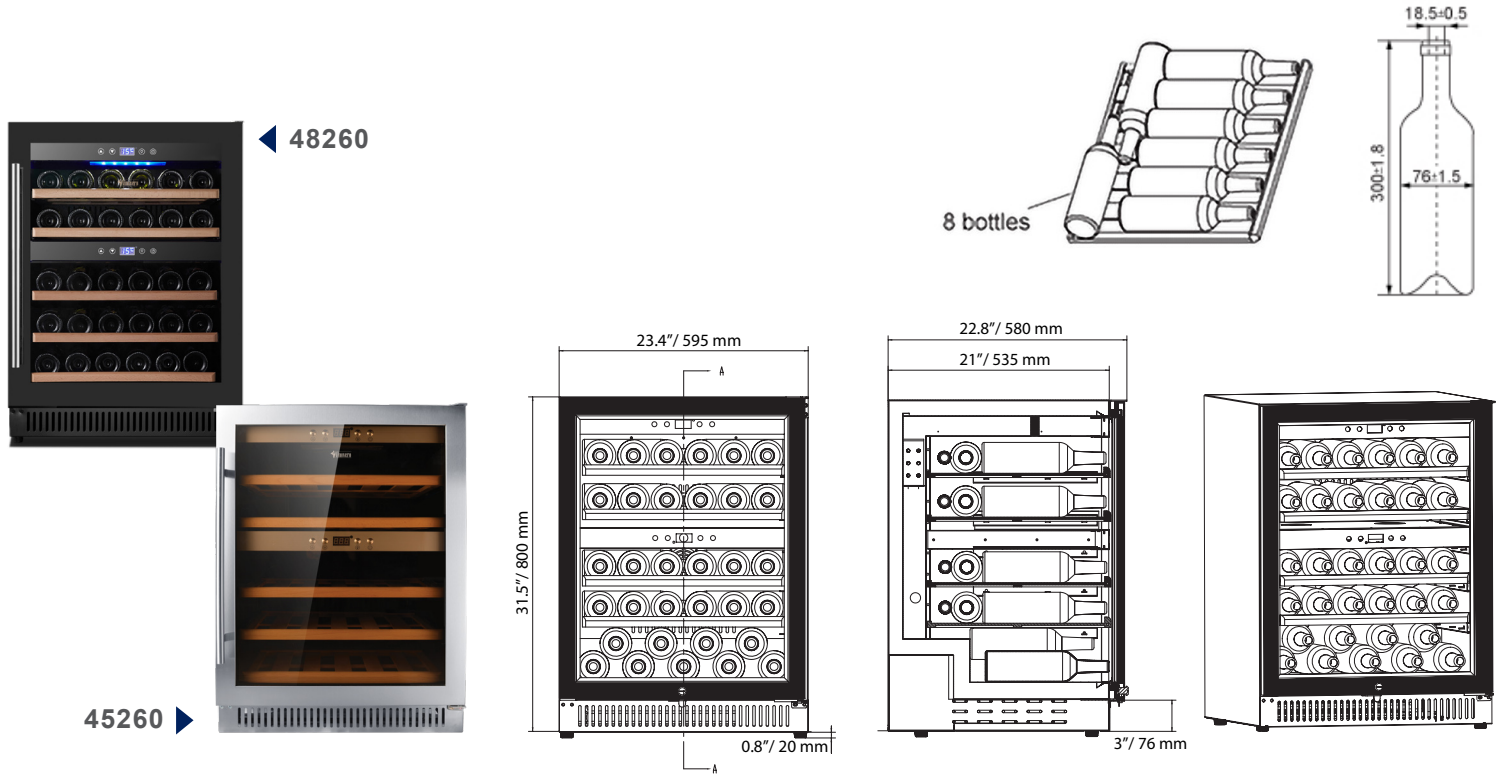

BMAD System (Low maintenance high performance). Dimensions rounded up to the nearest inch or millimeter. Specifications subject to change without notice.

TECHNICAL SPECIFICATIONS

Item no.	48260	45260	48261	45261
Model	WC-CN-0040-DB	WC-CN-0040-D	WC-CN-0051-SB	WC-CN-0051-S
Door Type	Black Glass Door	Stainless Steel Door	Black Glass Door	Stainless Steel Door
Zone	Dual Zones		Single Zone	
Capacity	40 Bottles		51 Bottles	
Electricals	115 V / 60 Hz / 1			
Power	103W/ 0.10kW			
Inner Humidity	40-60%			
Max Ambient Range	24 °C (75 °F)			
Temperature Range	3 - 22 °C (37.4-71.6 °F)			
Refrigerant	R600a			
Net Weight	98 lbs. (44.5 kg.)		100 lbs. (45.4 kg.)	
Gross Weight	110 lbs. (50 kg.)		107 lbs. (48.5 kg.)	
Net Dimensions (WDH)	23.4 x 22.8 x 32.3 in. (595 x 580 x 820 mm.)		22.6 x 23.4 x 32.3 in. (574 x 594 x 820 mm.)	
Gross Dimensions (WDH)	25.5 x 25.5 x 36 in. (648 x 648 x 914 mm.)		26 x 26 x 36 in. (660 x 660 x 914 mm.)	
Door Lock	Yes			

BMAD System (Low maintenance high performance). Dimensions rounded up to the nearest inch or millimeter. Specifications subject to change without notice.

TECHNICAL DRAWINGS & DIMENSIONS

*measurements in diagrams are in inch.