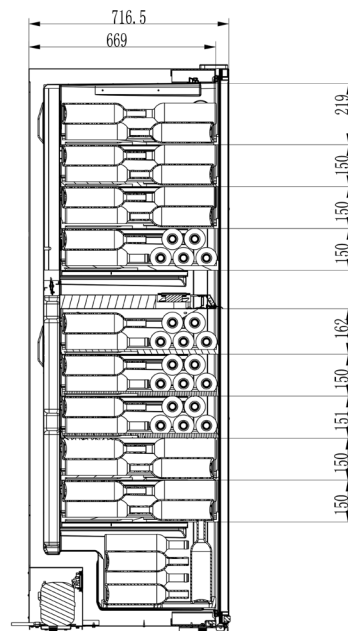

Telephone: 1-800-465-0234

Fax: (905) 607-0234

Email: sales@omcan.com

Website: www.omcan.com

Authorized Dealer

25" Dual Zone Wine Cooler 126 Btl.

Item	48525/ 48526
Model	WC-CN-0126-DB/ WC-CN-0126-D
Door Type	Black Glass Door/ Steel
Zone	Dual Zones
Capacity	126 Bottles
Electricals	115 V / 60 Hz / 1
Power	161W/ 0.16kW
Inner Humidity	50-80%
Max Ambient Range	16 - 38 °C (60-100 °F)
Temperature Range	5 - 20 °C (41-68 °F)
Refrigerant	R600a
Net Weight	174.2 lbs. (79 kg.)
Gross Weight	185.2 lbs. (84 kg.)
Net Dimensions (WDH)	24.5 x 23.4 x 62.7 in. (623 x 595 x 1592 mm.)
Gross Dimensions (WDH)	27 x 25.8 x 65.2 in. (685x655x1655 mm.)
Door Lock	Yes

48525
25" Dual Zone

BMAD System (Low maintenance high performance). Dimensions rounded up to the nearest inch or millimeter. Specifications subject to change without notice.

28" Dual Zone Wine Cooler 290 Btl.

Item	47149
Model	WC-CN-0275-D
Door Type	Black Glass Door
Zone	Dual Zones
Capacity	290 Bottles
Electricals	115 V / 60 Hz / 1
Power	230W/ 0.23kW
Inner Humidity	60-70%
Max Ambient Range	16 - 38 °C (60-100 °F)
Temperature Range	5 - 20 °C (41-68 °F)
Refrigerant	R600a
Net Weight	317.5 lbs. (144 kg.)
Gross Weight	410 .1 lbs. (186 kg.)
Net Dimensions (WDH)	28.3 x 31.5 x 80.3 in. (720 x 800 x 2040 mm.)
Gross Dimensions (WDH)	34.6 x 37.8 x 89.6 in. (880 x 960 x 2277 mm.)
Door Lock	Yes