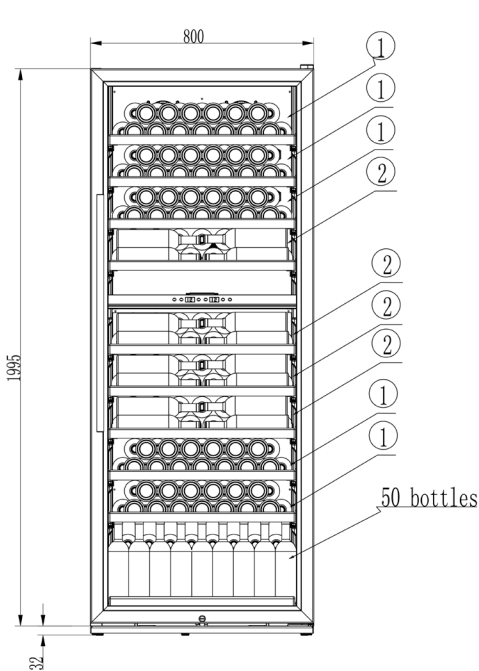

Telephone: 1-800-465-0234

Fax: (905) 607-0234

Email: sales@omcan.com

Website: www.omcan.com

Authorized Dealer

25" Dual Zone Wine Cooler 126 Btl.

Item	48525/ 48526
Model	WC-CN-0126-DB/ WC-CN-0126-D
Door Type	Black Glass Door/ Steel
Zone	Dual Zones
Capacity	126 Bottles
Electricals	115 V / 60 Hz / 1
Power	161W/ 0.16kW
Inner Humidity	50-80%
Max Ambient Range	16 - 38 °C (60-100 °F)
Temperature Range	5 - 20 °C (41-68 °F)
Refrigerant	R600a
Net Weight	174.2 lbs. (79 kg.)
Gross Weight	185.2 lbs. (84 kg.)
Net Dimensions (WDH)	24.5 x 23.4 x 62.7 in. (623 x 595 x 1592 mm.)
Gross Dimensions (WDH)	27 x 25.8 x 65.2 in. (685x655x1655 mm.)
Door Lock	Yes

48525
25" Dual Zone

BMAD System (Low maintenance high performance). Dimensions rounded up to the nearest inch or millimeter. Specifications subject to change without notice.

28" Dual Zone Wine Cooler 290 Btl.

Item	47149
Model	WC-CN-0275-D
Door Type	Black Glass Door
Zone	Dual Zones
Capacity	290 Bottles
Electricals	115 V / 60 Hz / 1
Power	230W/ 0.23kW
Inner Humidity	60-70%
Max Ambient Range	16 - 38 °C (60-100 °F)
Temperature Range	5 - 20 °C (41-68 °F)
Refrigerant	R600a
Net Weight	317.5 lbs. (144 kg.)
Gross Weight	410 .1 lbs. (186 kg.)
Net Dimensions (WDH)	28.3 x 31.5 x 80.3 in. (720 x 800 x 2040 mm.)
Gross Dimensions (WDH)	34.6 x 37.8 x 89.6 in. (880 x 960 x 2277 mm.)
Door Lock	Yes