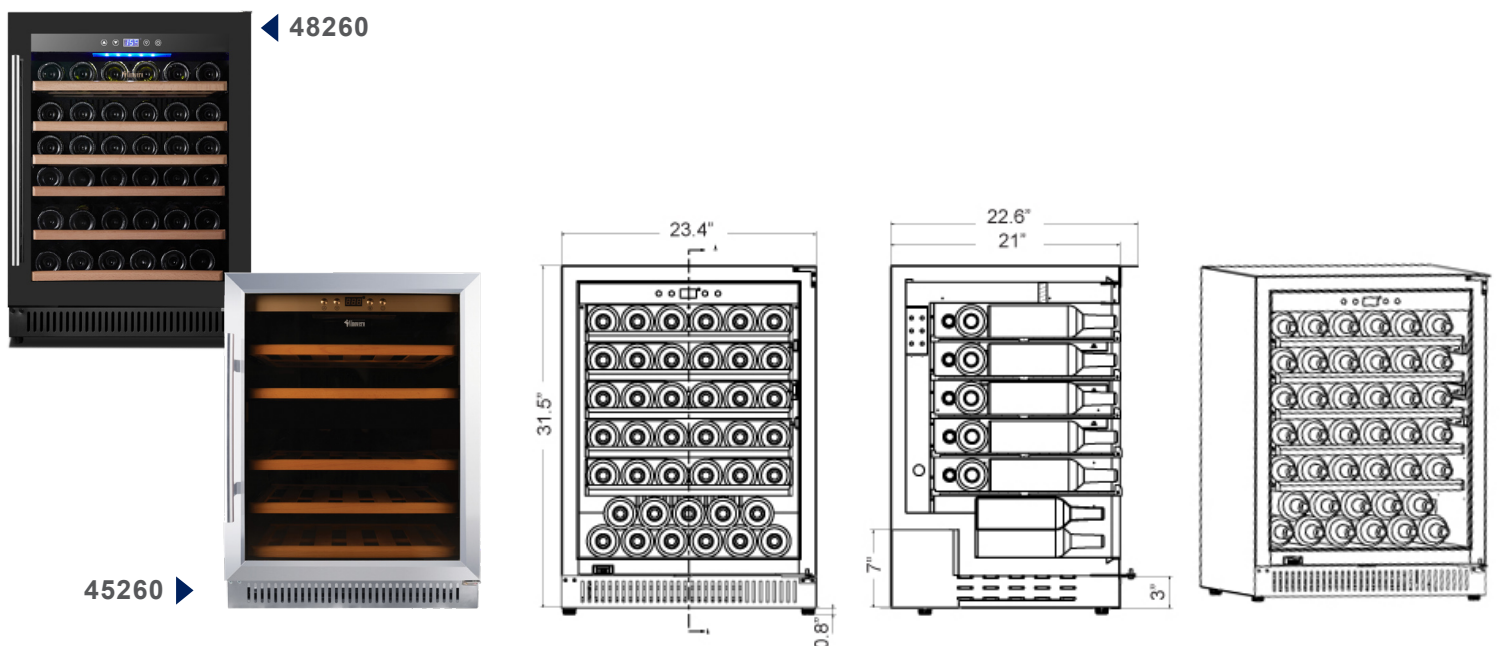

BMAD System (Low maintenance high performance). Dimensions rounded up to the nearest inch or millimeter. Specifications subject to change without notice.

TECHNICAL SPECIFICATIONS

Item no.	48260	45260	48261	45261
Model	WC-CN-0040-DB	WC-CN-0040-D	WC-CN-0051-SB	WC-CN-0051-S
Door Type	Black Glass Door	Stainless Steel Door	Black Glass Door	Stainless Steel Door
Zone	Dual Zones		Single Zone	
Capacity	40 Bottles		51 Bottles	
Electricals	115 V / 60 Hz / 1			
Power	103W/ 0.10kW			
Inner Humidity	40-60%			
Max Ambient Range	24 °C (75 °F)			
Temperature Range	3 - 22 °C (37.4-71.6 °F)			
Refrigerant	R600a			
Net Weight	98 lbs. (44.5 kg.)		100 lbs. (45.4 kg.)	
Gross Weight	110 lbs. (50 kg.)		107 lbs. (48.5 kg.)	
Net Dimensions (WDH)	23.4 x 22.8 x 32.3 in. (595 x 580 x 820 mm.)		22.6 x 23.4 x 32.3 in. (574 x 594 x 820 mm.)	
Gross Dimensions (WDH)	25.5 x 25.5 x 36 in. (648 x 648 x 914 mm.)		26 x 26 x 36 in. (660 x 660 x 914 mm.)	
Door Lock	Yes			

BMAD System (Low maintenance high performance). Dimensions rounded up to the nearest inch or millimeter. Specifications subject to change without notice.

TECHNICAL DRAWINGS & DIMENSIONS

*measurements in diagrams are in inch.