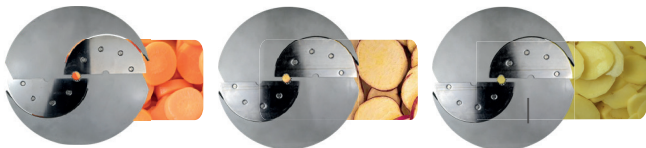

Light weighed handle pusher presses down products against blade on a smooth and effortless way, leaving no leftovers at the bottom of hopper.

Powerful 1 1/2 HP motor guarantees power to oversized 17" discs and high volume production.

Easily comes apart for cleaning.

Floor model for perfect working height.

The head and pan are easily removable for cleaning.

Stainless steel fixed handle pusher conveniently moves out of the way for fast blade changes and cleaning.

Toll Free:
1-800-503-7534
sales@skyfood.us

www.skyfood.us

Follow us to keep up to date with the latest news and offers

/SkyfoodEquipment

/SkyfoodEquipment

/SkyfoodEquipment

DIMENSIONS

SLICER

141-E1.5 | 1/16" 141-E3 | 1/8" 141-E6 | 1/4"

SHREDDER

141-23 | 1/8" 141-25 | 3/16" 141-28 | 5/16"

GRATER

141-V

BLADES ARE SOLD SEPARATELY

MADE IN BRAZIL

WARRANTY 01 YEAR PARTS AND LABOR VALID IN THE CONTINENTAL UNITED STATES.