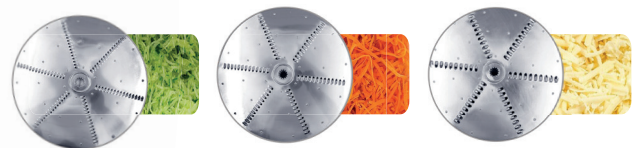

SHREDDER

141-23 | 1/8"   141-25 | 3/16"   141-28 | 5/16"