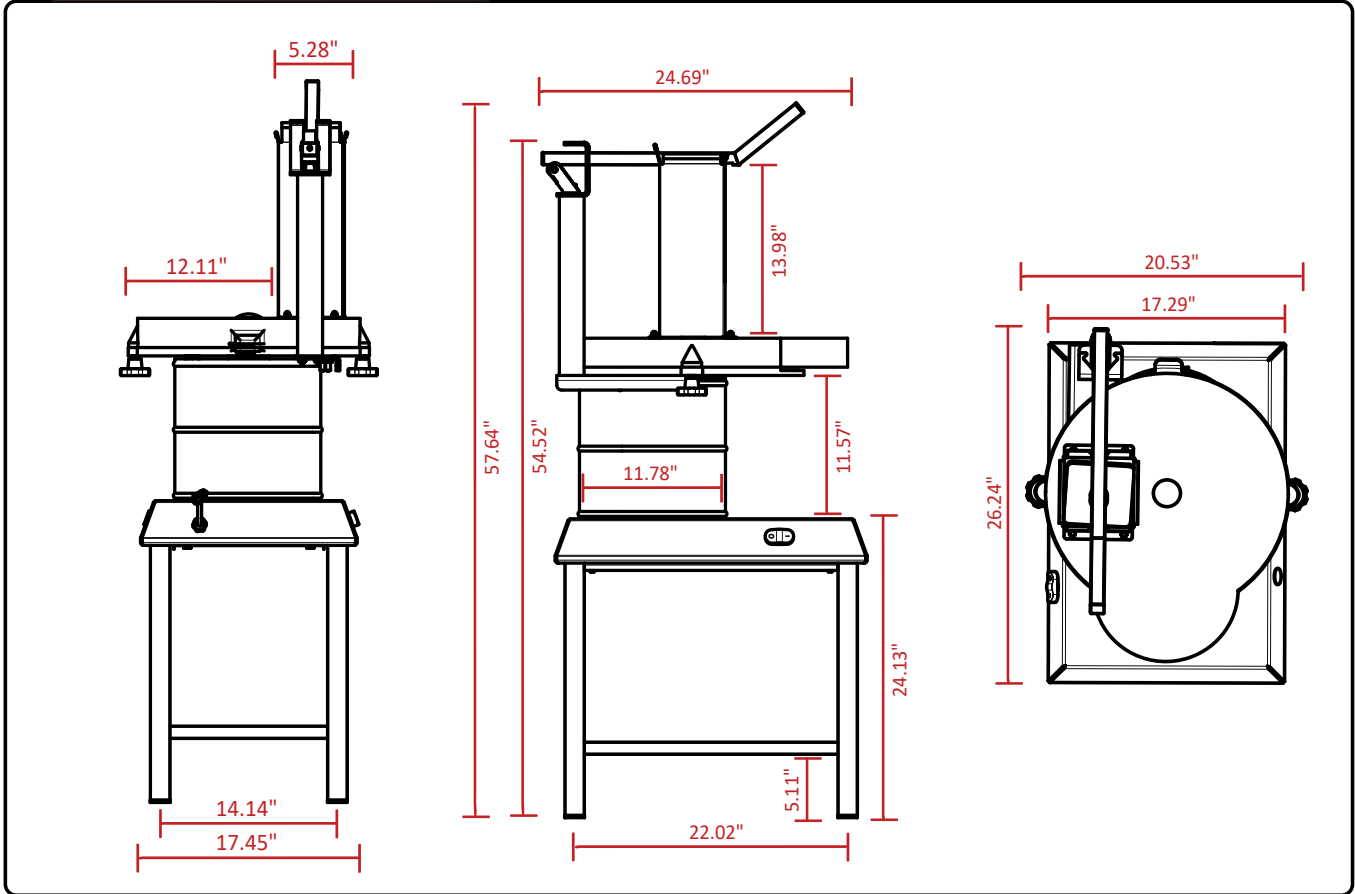

Toll Free:
1-800-503-7534
sales@skyfood.us

www.skyfood.us

Follow us to keep up to date with the latest news and offers

/SkyfoodEquipment

/SkyfoodEquipment

/SkyfoodEquipment

DIMENSIONS

SLICER

PLUG
NEMA 5-15P

Item	Voltage	Power Rating	Amps	Disc Diameter	Dimensions (W x D x H)	Weight (Net x Ship)	Chute Dimensions	Production	PLUG
PA-141	110 V	1 1/2 HP	18.9	17"	21 1/4" x 27 5/8" x 54"	160 lb x 209 lb	5 1/8" x 5 1/8"	880 lb/h	NEMA 5-15P