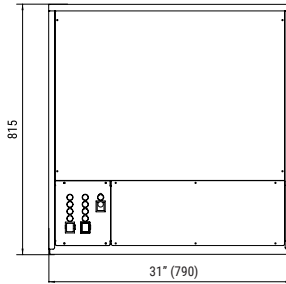

FRONTAL VIEW