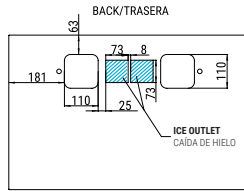

RIGHT SIDE VIEW

FRONTAL VIEW

REAR VIEW

CENTRAL CROSS SECTION VIEW OF THE BASE

FRONT/FRENTE

* All dimensions in inches (and mm)

OPERATING CONDITIONS

PRODUCTION (LBS) 60Hz