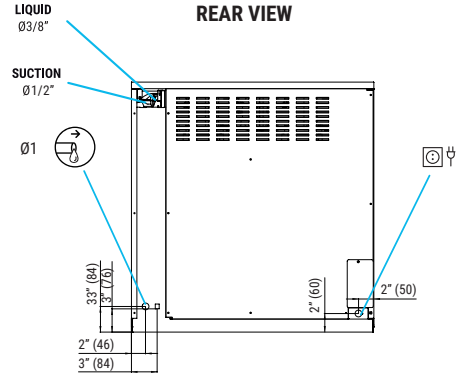

S1050 + IQ 2700R

SCS350 + IQ 2700R

SCS700 + IQ 2700R

SCD900 + IQ 2700R

SCD1400 + IQ 2700R

SCD1800 + IQ 2700R

TECHNICAL SCHEME

ICE QUEEN 2700 R

RIGHT SIDE VIEW

FRONTAL VIEW

REAR VIEW

CENTRAL CROSS SECTION VIEW OF THE BASE

FRONT/FRENTE

* All dimensions in inches (and mm)

OPERATING CONDITIONS

PRODUCTION (LBS) 60Hz