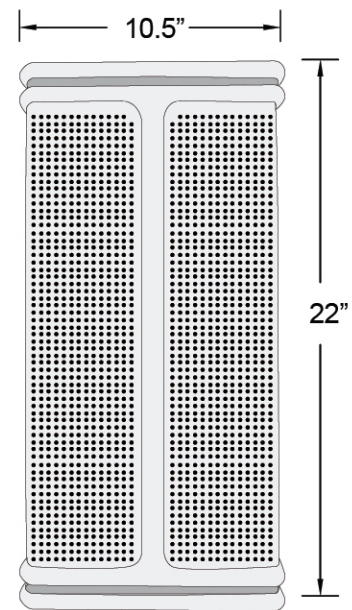

TECHNICAL DATA

Dimensions

Dimensions (WxHxD) 18" x 22" x 10.5"
Net Weight 35 lbs

Features

Wall Mountable Yes
Free-Standing Yes
6 Stage Filter Protection Yes
Touch Sensor Operation Yes
Child Lock Yes
Filter Change Reminder Yes
Noise Level 66dB
Area Covered Up to 1400 sq FT Room
Sleep Mode Yes
Auto Mode Yes

6 Stage Filter Protection

1. Composite Filter
2. Hepa Filter
3. Activated Carbon Filter
4. Photo-Catalyst Filter
5. Bacteria Killing UV Lights
6. Anion Negative Ion Generator

Electrical

Voltage 110
Power 65W
Hz 50

PLAN VIEW

Front View

Side View

Top View