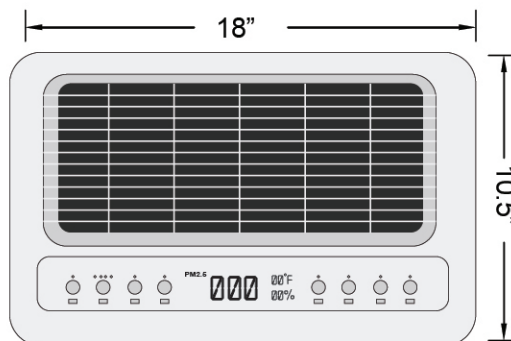

TECHNICAL DATA

Dimensions

Dimensions (WxHxD) 18" x 22" x 10.5"
Net Weight 35 lbs

Features

Wall Mountable Yes
Free-Standing Yes
6 Stage Filter Protection Yes
Touch Sensor Operation Yes
Child Lock Yes
Filter Change Reminder Yes
Noise Level 66dB
Area Covered Up to 1400 sq FT Room
Sleep Mode Yes
Auto Mode Yes

6 Stage Filter Protection

1. Composite Filter
2. Hepa Filter
3. Activated Carbon Filter
4. Photo-Catalyst Filter
5. Bacteria Killing UV Lights
6. Anion Negative Ion Generator

Electrical

Voltage 110
Power 65W
Hz 50

PLAN VIEW

Front View

Side View

Top View