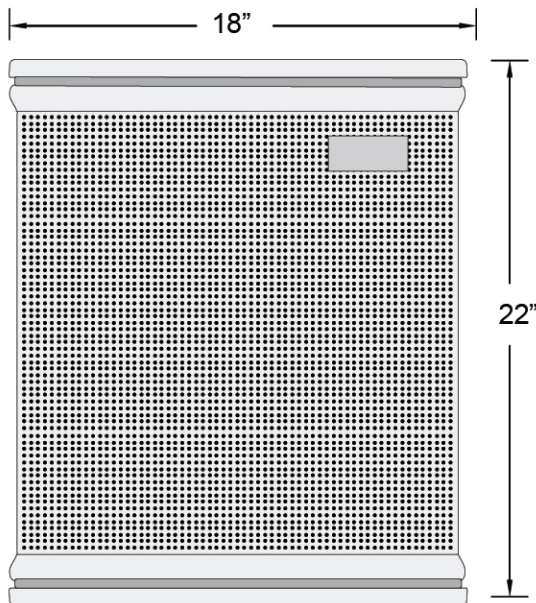

TECHNICAL DATA

Dimensions

Dimensions (WxHxD) 18" x 22" x 10.5"
Net Weight 35 lbs

Features

Wall Mountable Yes
Free-Standing Yes
6 Stage Filter Protection Yes
Touch Sensor Operation Yes
Child Lock Yes
Filter Change Reminder Yes
Noise Level 66dB
Area Covered Up to 1400 sq FT Room
Sleep Mode Yes
Auto Mode Yes

PLAN VIEW

Front View

Side View

Top View