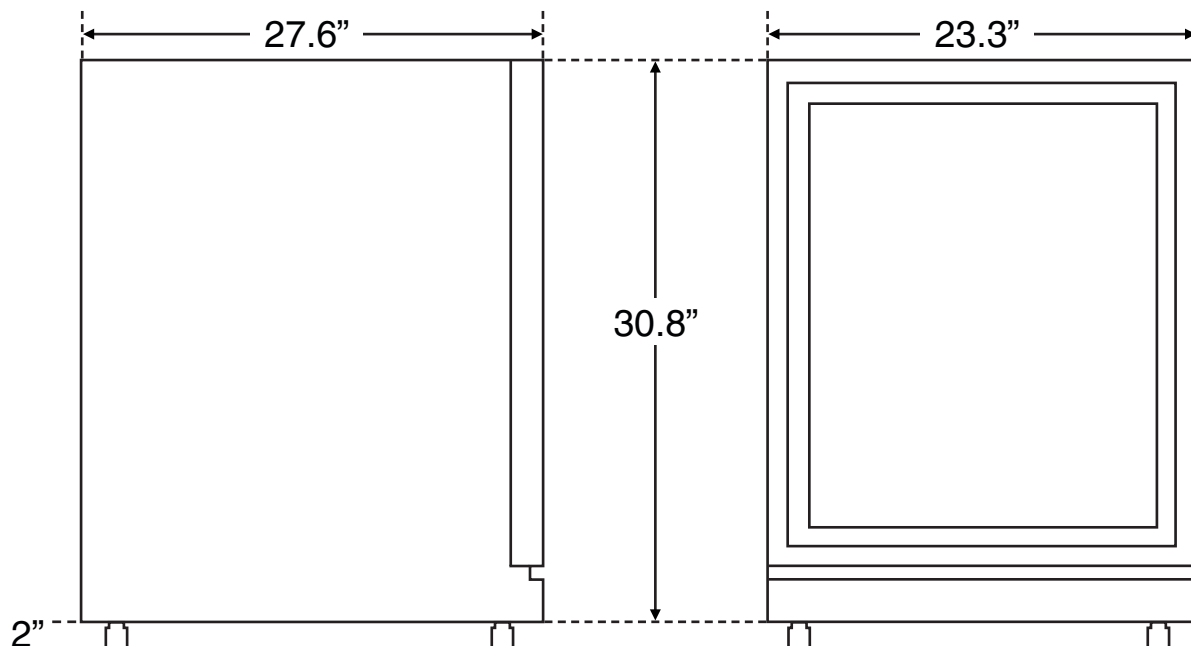

CABINET CONSTRUCTION

- High-density, CFC-Free, polyurethane insulation
- Large low-E double pane tempered thermal glass side panels
- Exterior: galvanized metal cabinet with powder coated painted surface
- Interior: easy to clean pre-painted steel

SHELVING

- Adjustable shelves

OPERATING CONDITIONS

- The unit is best suited for an environment where temperatures remain below 85°F and humidity does not exceed 55%.
- Areas with direct sunlight should also be avoided.

REFRIGERATION

- Easy to reach components for repairs
- Adjustable thermostat
- Forced air evaporator.

OPTIONS

- Leveling Legs: Easy to clean stainless steel legs.
- Optional attachable lock with key.
- Custom graphics

WARRANTY

- 2 year parts and labor warranty
- 5 year compressor

LIGHTING

- Horizontal & Vertical LED lighting

LEVELING LEGS

OPTIONAL LOCK WITH KEY

*Specifics may change without notification