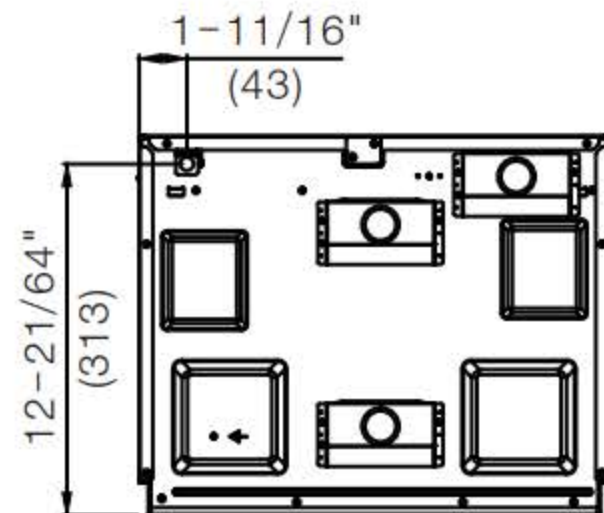

Installation Clearances

FRONT VIEW

SIDE VIEW
(DOOR OPEN)

BACK VIEW

Top: 11" (300), Sides: 3" (100), Back: 3" (100)