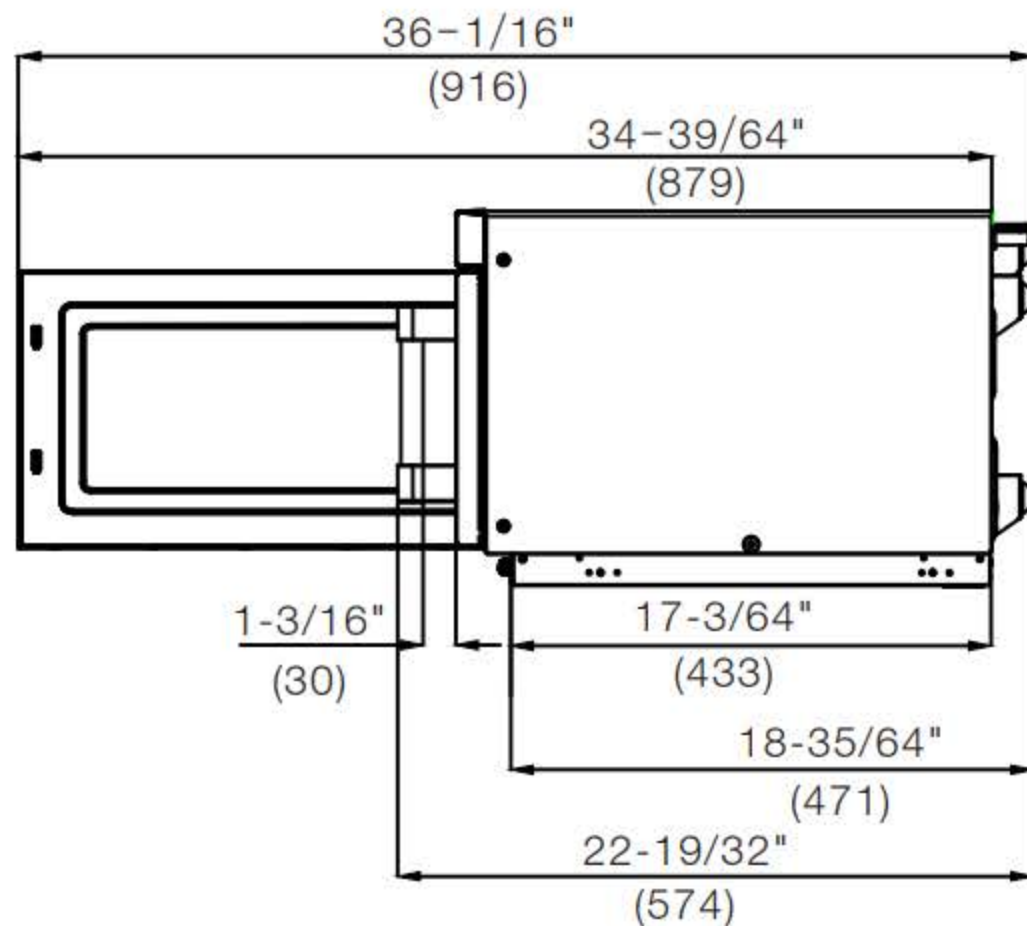

Installation Clearances

FRONT VIEW

SIDE VIEW
(DOOR OPEN)

BACK VIEW

Top: 11" (300), Sides: 3" (100), Back: 3" (100)