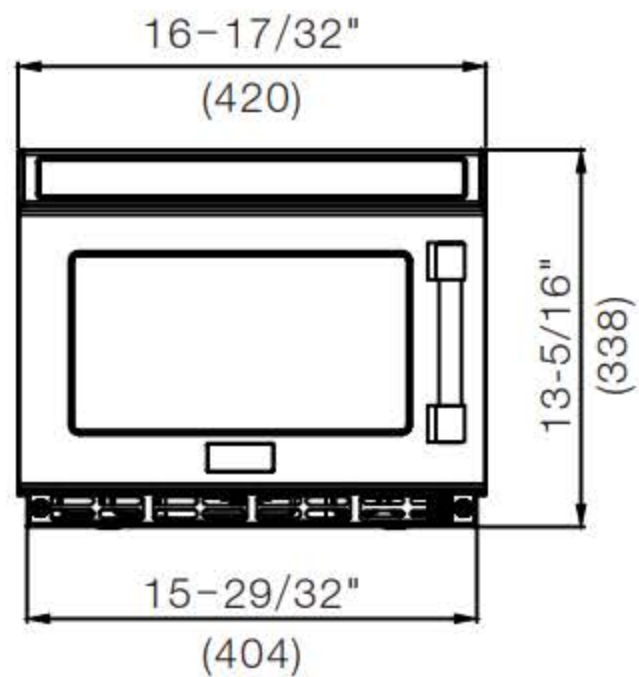

Installation Clearances

FRONT VIEW

SIDE VIEW
(DOOR OPEN)

BACK VIEW

Top: 11" (300), Sides: 3" (100), Back: 3" (100)