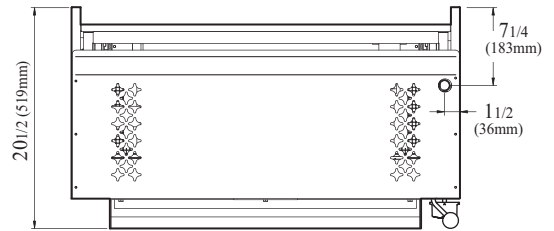

Salamander Broilers

Model : TASM-24

DATA	TASM-24	TASM-24-LP
Gas Type	NAT	LPG
Gas Connection	3/4"	3/4"
Regulator	1	1
Gas Pressure	5.W.C"	10.W.C"
BTU	25,000	25,000
DIMENSIONAL DATA		
Ext. Length Overall (inch)	24 (610mm)	24 (610mm)
Ext. Depth Overall (inch)	20 1/2 (519mm)	20 1/2 (519mm)
Ext. Height Overall (inch)	19 (483mm)	19 (483mm)
Weight (lbs.)	155	155

Design and specifications subject to change without notice.
Actual shipping weight may differ due to extra packing materials for product protection.

■ WARRANTY : 1 Year Parts and Labor Warranty

■ Range mounting brackets standard

■ OPTIONAL ACCESSORIES

- 24" wall mounting brackets: RCM1018

PLAN VIEW

(unit : inch)

TOP VIEW