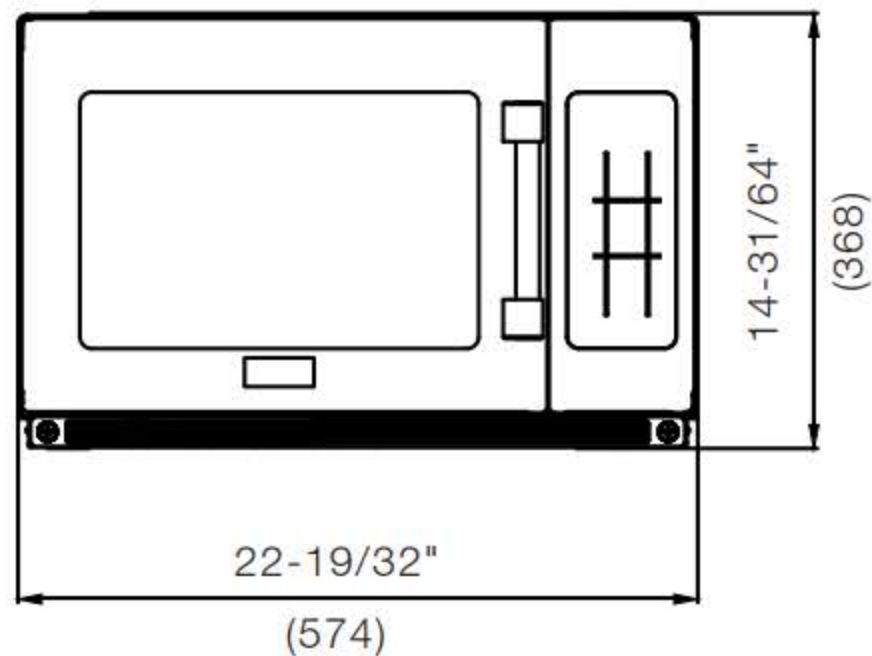

Installation Clearances

FRONT VIEW

SIDE VIEW
(DOOR OPEN)

BACK VIEW

Top: 11" (300), Sides: 3" (100), Back: 3" (100)