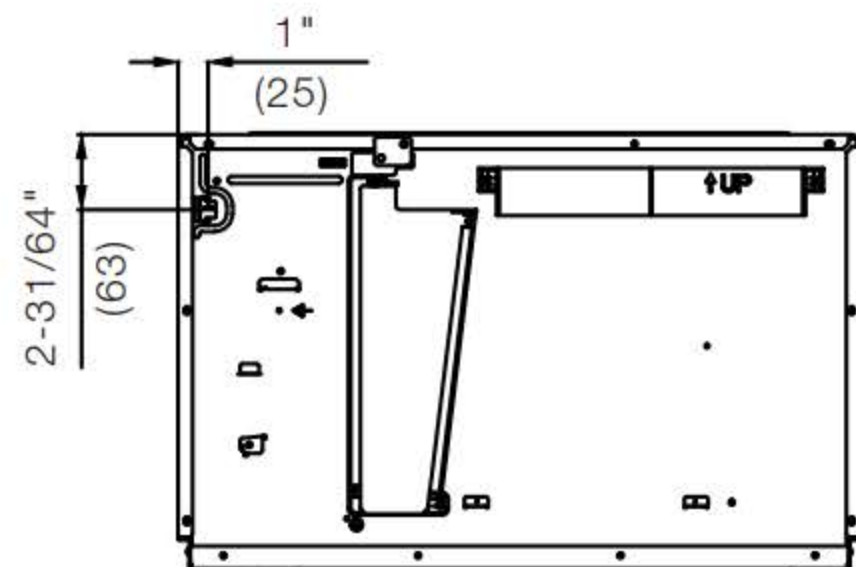

Installation Clearances

FRONT VIEW

SIDE VIEW
(DOOR OPEN)

BACK VIEW

Top: 11" (300), Sides: 3" (100), Back: 3" (100)