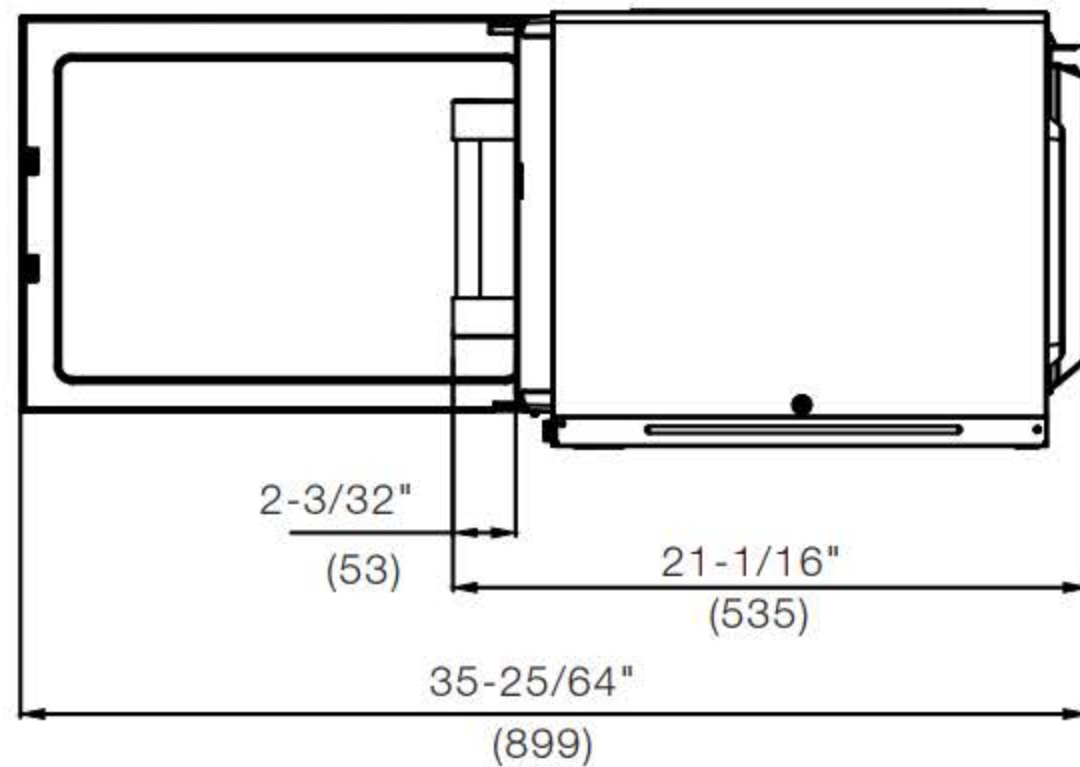

Installation Clearances

FRONT VIEW

SIDE VIEW
(DOOR OPEN)

BACK VIEW

Top: 11" (300), Sides: 3" (100), Back: 3" (100)