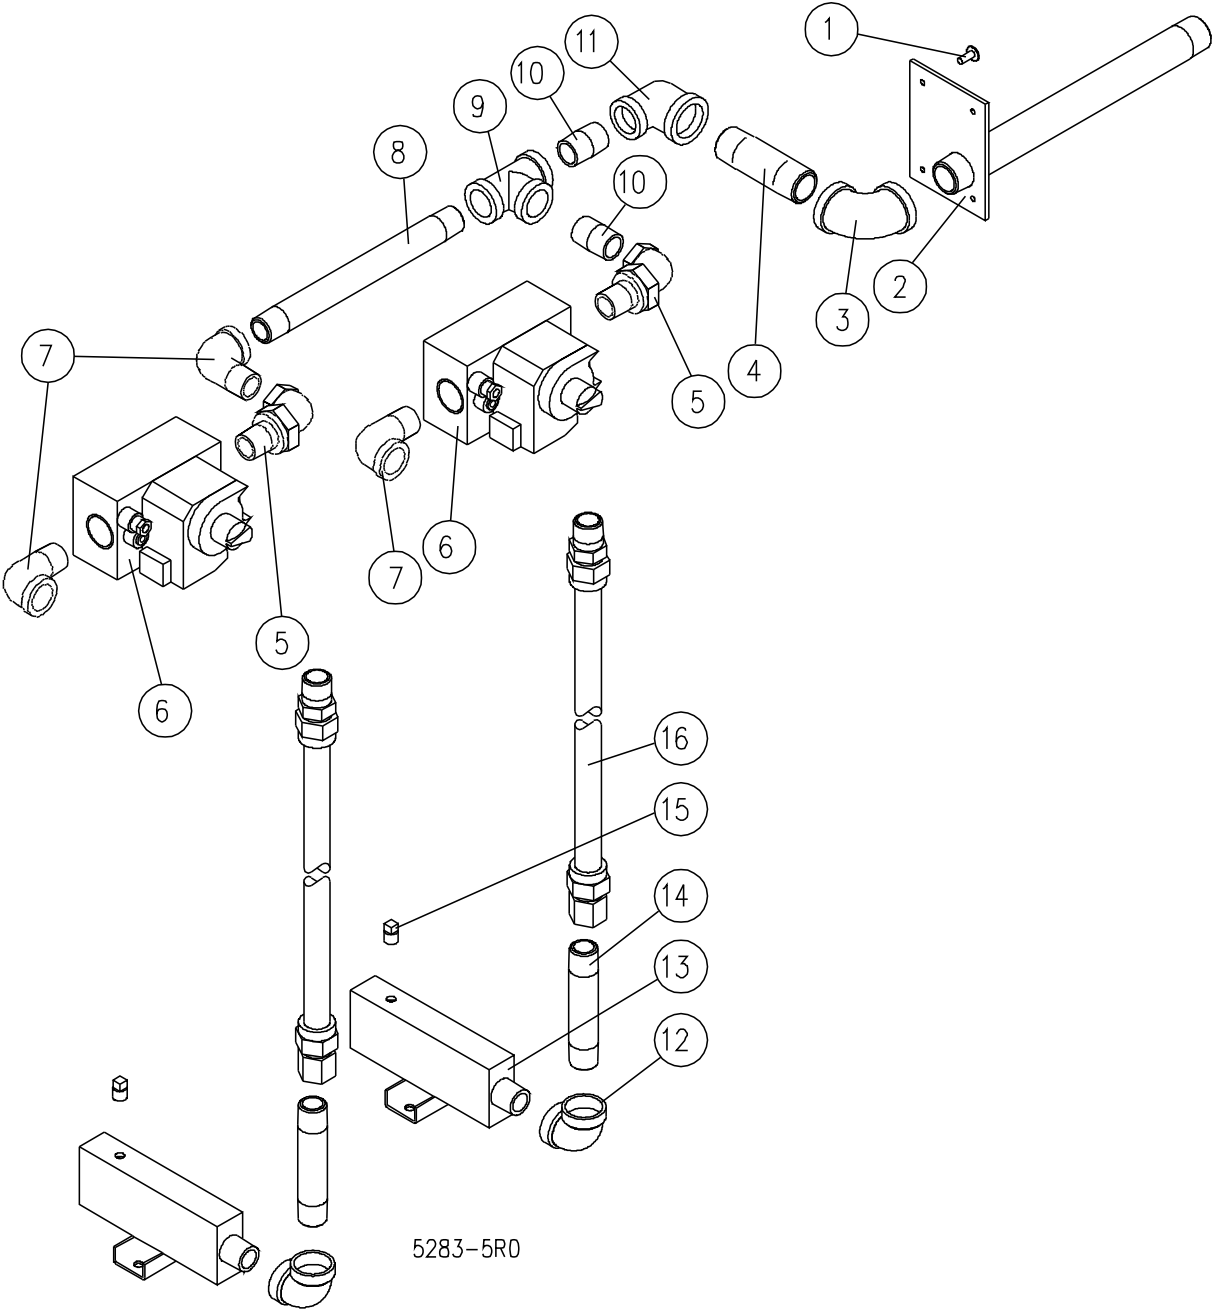

** SELECT AS REQUIRED.

PARTS LIST, PRESSURELESS COOKER, MODELS GSX-7HE, GSX-10HE

FIGURE 4

PARTS LIST, PRESSURELESS COOKER, MODELS GSX-7HE, GSX-10HE

FIGURE 4

<u>ITEM</u>	<u>PART NO.</u>	<u>DESCRIPTION</u>	<u>7HE</u>	<u>10HE</u>
1.	3821-1	Buzzer, 120V	2	2
2.	7926-1	Component Mounting Board	1	1
3.	9126-1	Operating Thermostat	2	2
4.	9210-2	Ignition Module, Intermittent Pilot	2	2
5.	9-3383	Transformer, 120V - 24V	2	2
6.	4-35EU	Ground Lug	1	1
7.	9390-2	Modular Terminal Assembly, 2 Poles	1	1
		Includes the following parts:		
	9391-1	Modular Terminal	2	2
	9392-1	End Plate	1	1
	9393-1	End Clamp	2	2
	9394-053	Mounting Rail, 53 mm	1	1
** 8.	4038-4	Level Control Board, 10 K OHM, 120V	2	2
	5230-1	Level Control Board, 1 M OHM, 120V	4	4
9.	9332-1	Relay, DPDT, 120V (Single Pole In Use)	4	4
10.	9332-1	Relay, DPDT, 120V	2	2
11.	4-T265	Transformer, 220/480V - 120V, 50/60 Hz	2	2
** 12.	9092-2	Glass Fuse, 2 amp, 120V	2	2
	9092-1	Glass Fuse, 1 Amp. 220V	2	2
13.	9068-1	Fuse Holder	2	2

** SELECT AS REQUIRED.

PARTS LIST, PRESSURELESS COOKER, MODELS GSX-7HE, GSX-10HE

GSX-7HE

FIGURE 5

PARTS LIST, PRESSURELESS COOKER, MODELS GSX-7HE, GSX-10HE

GSX-7HE

FIGURE 5

<u>ITEM</u>	<u>PART NO.</u>	<u>DESCRIPTION</u>	<u>QTY</u>
1.	M23C-1032-12	Binding Screw, 10 - 32 x 1/2" Lg.	4
2.	5233-1	Gas Supply Pipe, 3/4" x 9 - 13/16"	1
3.	9011-4	Elbow, 3/4"	1
4.	9010-030	Nipple, 3/4" x 3"	1
5.	3-U4BE	Union Elbow, 1/2"	2
** 6.	5450-1	Combination Control, Natural Gas	2
	5450-2	Combination Control, LP	2
7.	9012-3	Street Elbow, 1/2"	3
8.	9009-076	Nipple, 1/2" x 7 - 3/4"	1
9.	9013-3	Tee, 1/2"	1
10.	9009-000	Close Nipple, 1/2"	2
11.	9014-1	Reducing Elbow, 1/2" x 3/4"	1
12.	9011-3	Elbow, 90, 1/2" NPT	2
13.	7280-1	Manifold Assembly	2
14.	9009-050	Nipple, 1/2" x 5"	2
15.	3-109C	Square Head Pipe Plug, 1/8" MPT	2
16.	9026-18	Gas Flex Tube, 1/2" x 18"	2