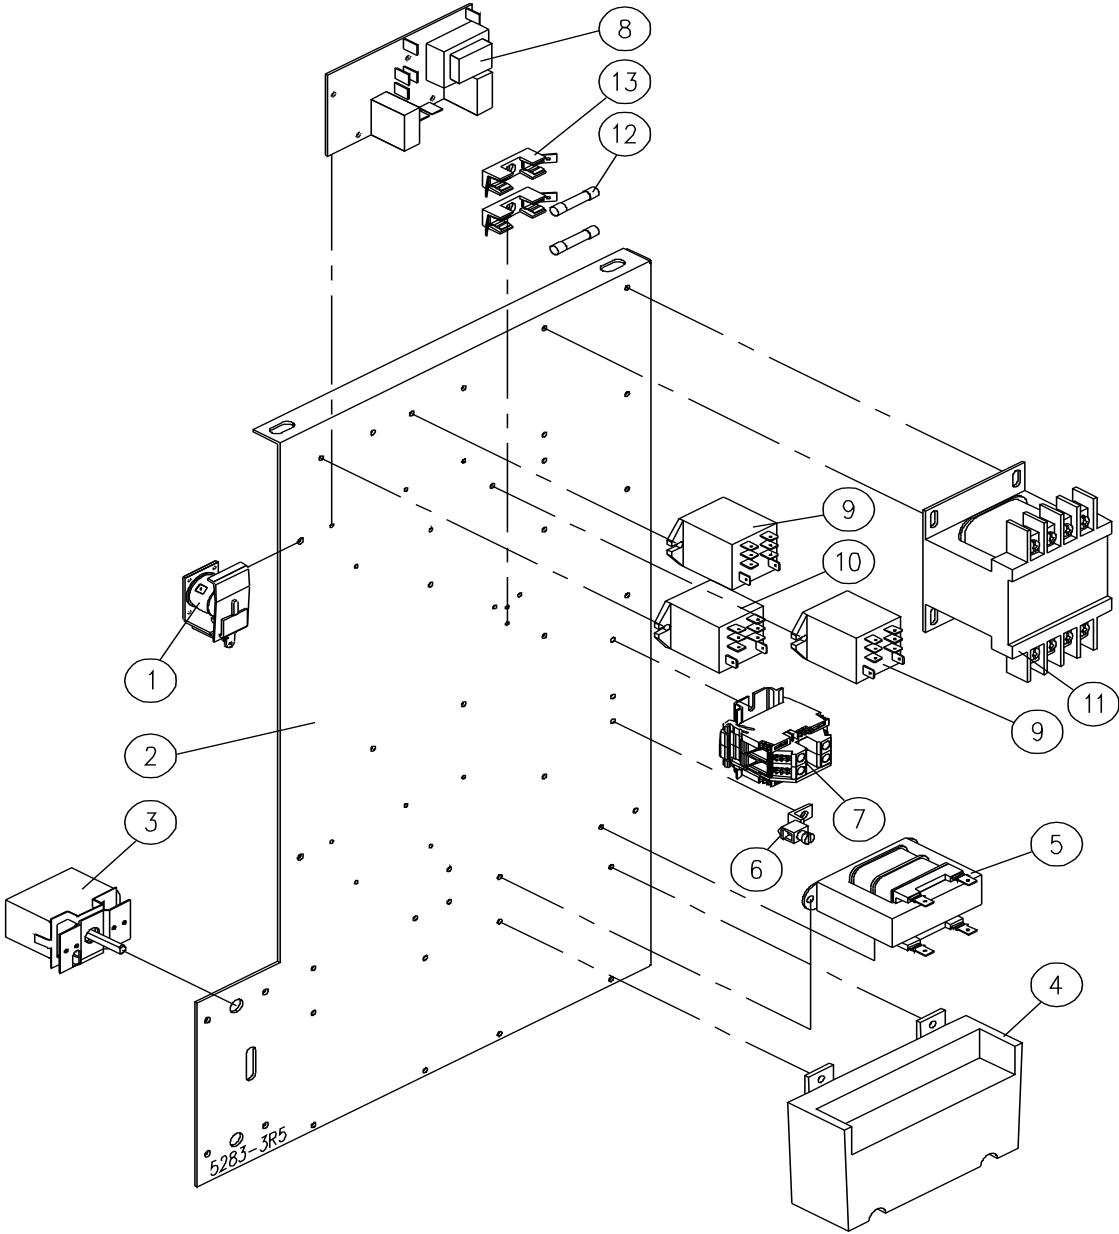

** SELECT AS REQUIRED.

PARTS LIST, PRESSURELESS COOKER, MODELS GSX-7HE, GSX-10HE

FIGURE 4

PARTS LIST, PRESSURELESS COOKER, MODELS GSX-7HE, GSX-10HE

FIGURE 4

<u>ITEM</u>	<u>PART NO.</u>	<u>DESCRIPTION</u>	<u>7HE</u>	<u>10HE</u>
1.	3821-1	Buzzer, 120V	2	2
2.	7926-1	Component Mounting Board	1	1
3.	9126-1	Operating Thermostat	2	2
4.	9210-2	Ignition Module, Intermittent Pilot	2	2
5.	9-3383	Transformer, 120V - 24V	2	2
6.	4-35EU	Ground Lug	1	1
7.	9390-2	Modular Terminal Assembly, 2 Poles	1	1
		Includes the following parts:		
	9391-1	Modular Terminal	2	2
	9392-1	End Plate	1	1
	9393-1	End Clamp	2	2
	9394-053	Mounting Rail, 53 mm	1	1
** 8.	4038-4	Level Control Board, 10 K OHM, 120V	2	2
	5230-1	Level Control Board, 1 M OHM, 120V	4	4
9.	9332-1	Relay, DPDT, 120V (Single Pole In Use)	4	4
10.	9332-1	Relay, DPDT, 120V	2	2
11.	4-T265	Transformer, 220/480V - 120V, 50/60 Hz	2	2
** 12.	9092-2	Glass Fuse, 2 amp, 120V	2	2
	9092-1	Glass Fuse, 1 Amp. 220V	2	2
13.	9068-1	Fuse Holder	2	2