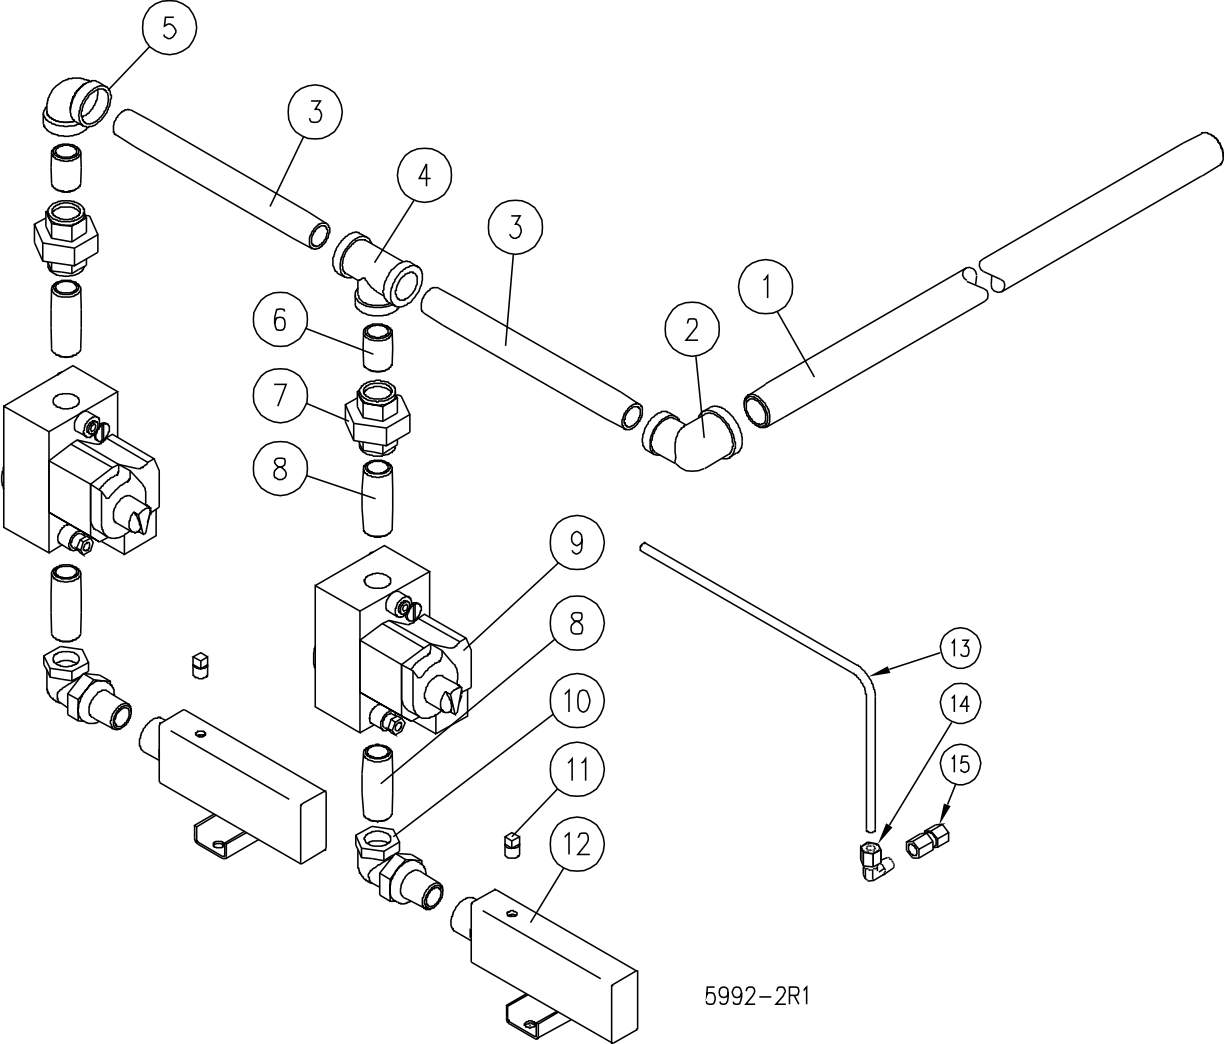

** SELECT AS REQUIRED.

PARTS LIST, PRESSURELESS COOKER, MODELS GSX-7HE, GSX-10HE

GSX-7HE

FIGURE 5

PARTS LIST, PRESSURELESS COOKER, MODELS GSX-7HE, GSX-10HE

GSX-7HE

FIGURE 5

<u>ITEM</u>	<u>PART NO.</u>	<u>DESCRIPTION</u>	<u>QTY</u>
1.	M23C-1032-12	Binding Screw, 10 - 32 x 1/2" Lg.	4
2.	5233-1	Gas Supply Pipe, 3/4" x 9 - 13/16"	1
3.	9011-4	Elbow, 3/4"	1
4.	9010-030	Nipple, 3/4" x 3"	1
5.	3-U4BE	Union Elbow, 1/2"	2
** 6.	5450-1	Combination Control, Natural Gas	2
	5450-2	Combination Control, LP	2
7.	9012-3	Street Elbow, 1/2"	3
8.	9009-076	Nipple, 1/2" x 7 - 3/4"	1
9.	9013-3	Tee, 1/2"	1
10.	9009-000	Close Nipple, 1/2"	2
11.	9014-1	Reducing Elbow, 1/2" x 3/4"	1
12.	9011-3	Elbow, 90, 1/2" NPT	2
13.	7280-1	Manifold Assembly	2
14.	9009-050	Nipple, 1/2" x 5"	2
15.	3-109C	Square Head Pipe Plug, 1/8" MPT	2
16.	9026-18	Gas Flex Tube, 1/2" x 18"	2

** SELECT AS REQUIRED.

PARTS LIST, PRESSURELESS COOKER, MODELS GSX-7HE, GSX-10HE

GSX-10HE

FIGURE 6

PARTS LIST, PRESSURELESS COOKER, MODELS GSX-7HE, GSX-10HE

FIGURE 6

GSX-10HE

<u>ITEM</u>	<u>PART NO.</u>	<u>DESCRIPTION</u>	<u>QTY</u>
1.	9010-320	Nipple, 3/4 NPT x 32 Lg.	1
2.	9014-1	Reducing Elbow, 150#, 1/2 NPT x 3/4 NPT	1
3.	9009-094	Nipple, 1/2 NPT x 9-1/2 LG.	2
4.	9013-3	Tee, 150#, 1/2 NPT	1
5.	9011-3	Elbow, 90°, 150#, 1/2 NPT	1
6.	9009-000	Close Nipple, 1/2 NPT	2
7.	9015-3	Union, 150#, 1/2 NPT	2
8.	9009-020	Nipple, 1/2 NPT x 2 LG.	4
** 9.	5450-1	Combination Control Valve, N.G.	2
	5450-2	Combination Control Valve, LP	2
10.	3-U4BE	Union Elbow, 1/2 NPT	2
11.	3-109C	Sq. Head Pipe Plug, 1/8 MPT	2
12.	8083-1	Manifold Assembly	2
13.	6309-1	Pilot Tube	2
14.	3-694A	Brass Elbow, 1/4 C x 1/8 MPT	2
15.	3-664A	Brass Connector, 1/4 C x 1/8 MPT	2