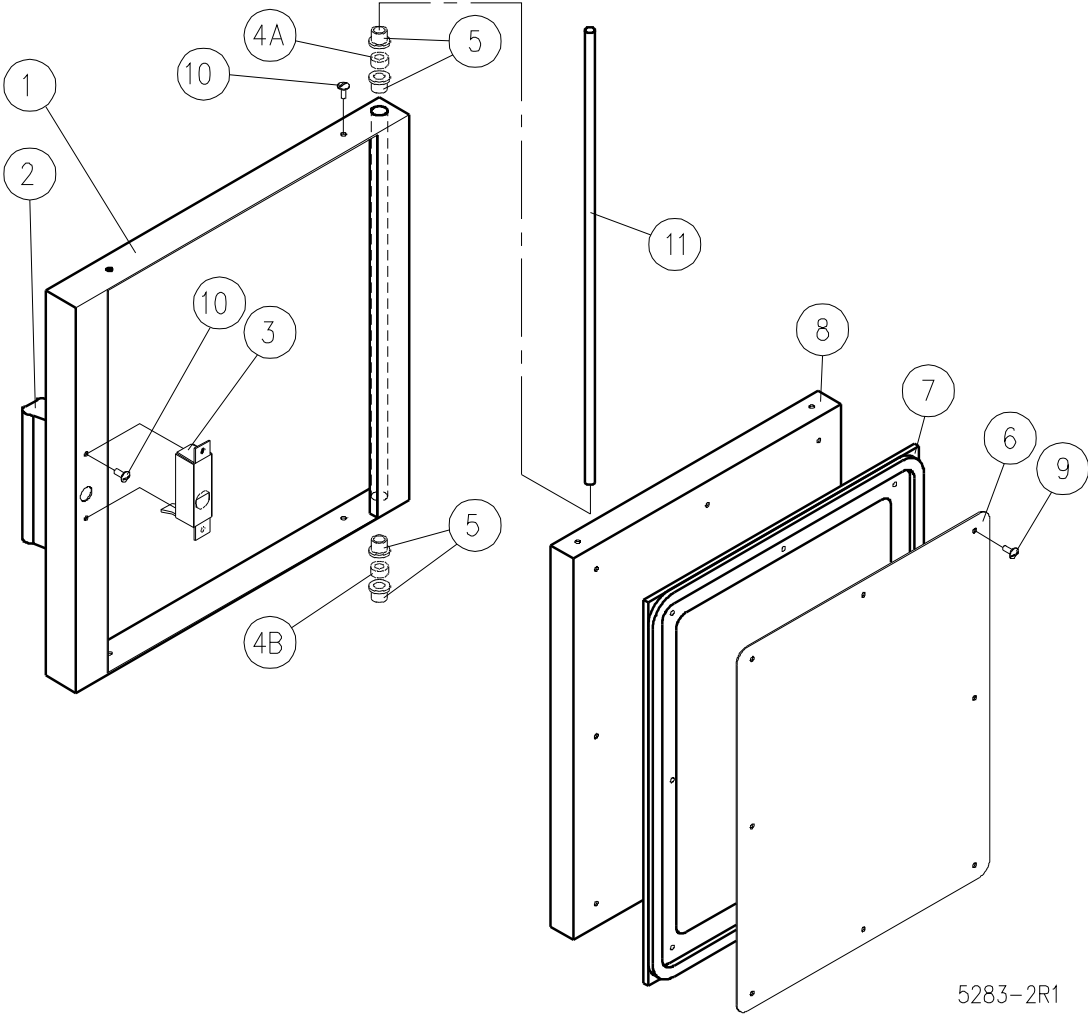

PARTS LIST, PRESSURELESS COOKER, MODELS GSX-7HE, GSX-10HE

<u>ITEM</u>	<u>PART NO.</u>	<u>DESCRIPTION</u>	<u>GSX-7HE</u>	<u>GSX-10HE</u>	
49.	3738-10	Probe, 2 inches	2	2	
50.	3738-11	Probe, 2-1/2 inches	2	2	
51.	3738-12	Probe, 3 inches	2	2	
52.	5286-1	Relief Valve, 5 psi	2	2	
53.	3-776	Water Fill - Bulk Head, 3/8" C.	2	2	
**	54.	9083-18	Bottom Left, Flex Steam Tube, 18"	1	1
		9083-30	Bottom Right, Flex Steam Tube, 30"	1	1
		9083-48	Top Left Flex Steam Tube, 48"	1	1
		9083-36	Top Right Flex Steam Tube, 36"	1	1
55.	6765-3	Right Hand Side Panel		1	
	6765-2	Right Hand Side Panel	1		
56.	4127-3	Cord Set, 120V	1	1	
**	57.	8140-1	Back Panel	1	
		8141-1	Back Panel		1
*	58.	7156-1	Drain Box Assembly	1	1
*	59.	3-6812E	Connector - Drain, 3/4C" x 3/4" MPT	4	4

* NOT SHOWN.

** SELECT AS REQUIRED.

PARTS LIST, PRESSURELESS COOKER, MODELS GSX-7HE, GSX-10HE

FIGURE 2

5283-2R1

PARTS LIST, PRESSURELESS COOKER, MODELS GSX-7HE, GSX-10HE

FIGURE 2

<u>ITEM</u>	<u>PART NO.</u>	<u>DESCRIPTION</u>	<u>GSX-7HE</u>	<u>GSX-10HE</u>
1.	8-5060-7	Door Frame, Bottom	1	
	8-5060-8	Door Frame, (2840)		2
	8-5060-9	Door Frame, Top	1	
2.	3903-2	Door Handle Assembly	2	2
*	3646-1	Decal	2	2
3.	8-5068-9	Latch Assembly	2	2
4A.	5716-1	Spacer - Upper	2	2
4B.	5717-1	Spacer - Lower	2	2
5.	8-5078	Door Bushing	8	8
6.	8-5064-7	Gasket Plate, Bottom	1	
	8-5064-8	Gasket Plate,		2
	8-5064-9	Gasket Plate, Top	1	
7.	8-5063-8	Gasket		2
	8-5063-7	Gasket, Bottom	1	
	8-5063-9	Gasket, Top	1	
8.	8-5065-7	Door Panel, Bottom	1	
	8-5065-8	Door Panel		2
	8-5065-9	Door Panel, Top	1	
9.	9-1011-1	Special Screw, 10 - 32 x 1/2"	16	16
10.	M33S-1032-12	Truss HD Screw, 10 - 32 x 1/2"	12	12
11.	8-5101-5	Hinge Rod		1
	3977-1	Hinge Rod	1	