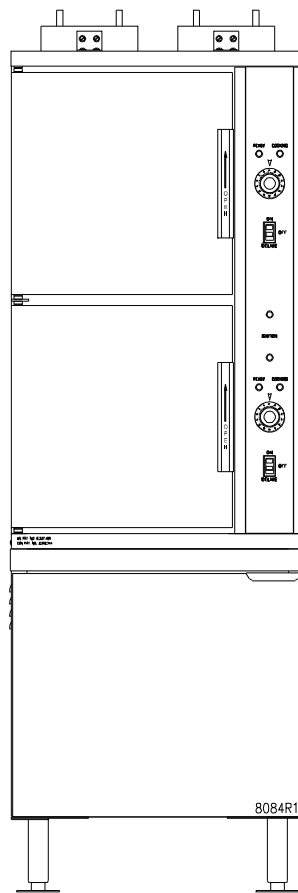

PARTS LIST

; Ug`Hk c`7 ca dUfha Ybh7 cbj YWjcb`GhYUa Yf`cb`7 UV]bYh6 UgY
; GL!+<9`"; GL!%$<9`