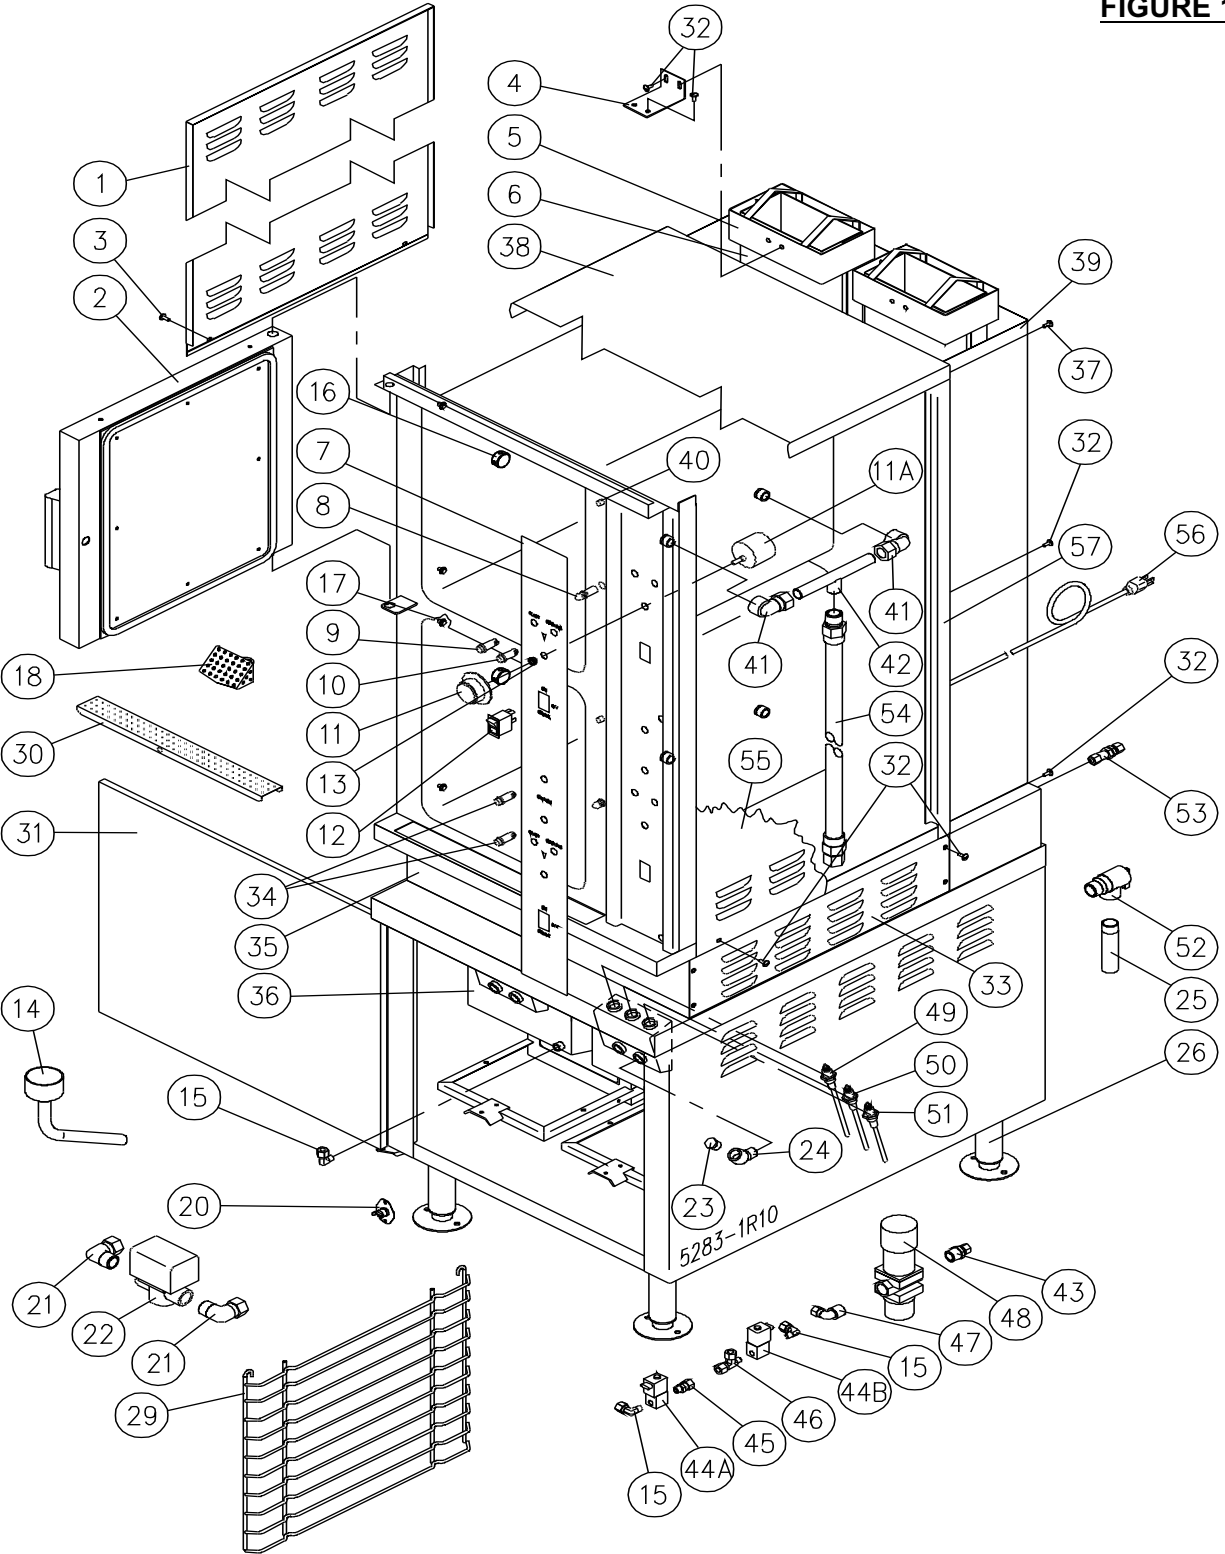

FIGURE 1

PARTS LIST, PRESSURELESS COOKER, MODELS GSX-7HE, GSX-10HE

FIGURE 1

<u>ITEM</u>	<u>PART NO.</u>	<u>DESCRIPTION</u>			
			<u>GSX-7HE</u>	<u>GSX-10HE</u>	
1.	6765-2	Left Hand Side Panel	1		
	6765-3	Left Hand Side Panel		1	
2.	8-5076-8	Door Assembly		2	
	8-5076-7	Door Assembly, Lower Compartment	1		
	8-5076-9	Door Assembly, Upper Compartment	1		
3.	M33S-1032-12	Truss HD Screw, 10 - 32 x 1/2" Stainless Steel	2	2	
4.	5116-1	Flue Support	2	2	
5.	6714-1	Flue Top	2	2	
6.	1344-1	Flue		2	
	1344-5	Flue	2		
7.	6412-1	Decal		1	
	6410-1	Decal	1		
8.	8-5021	Striker	2	2	
	8-5022	Washer Stainless Steel	2	2	
	1-90S0	Lock Washer	2	2	
	1-89S0	Hex Nut, 1/2-20 UNF, Stainless Steel	2	2	
9.	4-PL04	Pilot Light - Green (125V)	2	2	
10.	4-PL07	Pilot Light - Red	2	2	
**	11.	4-TD12	Dial 60 Hz (120 minutes)	2	2
		4104-1	Dial 60 Hz (60 minutes)	2	2
		4103-1	Dial 50 Hz (60 minutes)	2	2

PARTS LIST, PRESSURELESS COOKER, MODELS GSX-7HE, GSX-10HE

<u>ITEM</u>	<u>PART NO.</u>	<u>DESCRIPTION</u>	<u>GSX-7HE</u>	<u>GSX-10HE</u>
**	11A. 4-T210	Timer (60 minutes)	2	2
	11A. 9190-1	Timer (120 minutes) Optional	2	2
	12. 9124-2	Switch, 120V	2	2
	13. 9109-1	Rotary Shaft Seal	2	2
	14. 5288-1	Delime Funnel	1	1
	15. 3-696A	Elbow, 3/8" Copper x 1/8" MPT	4	4
	16. 5281-1	Steam Diverters	4	8
	17. 4721-1	Rack Hanger Assembly	12	12
	18. 5224-2	Compartment Strainer	2	2
*	19. 3-U6BE	Union Elbow, 3/4 NPT	2	2
	20. 4874-3	High Limit Thermostat	2	2
*	5299-2	High Limit Thermostat Cover	2	2
	21. 3-6912E	Elbow - Blowdown 3/4" C x 3/4" MPT	4	4
	22. 3-S543	Blowdown Valve 3/4" C x 3/4" FPT	2	2
	23. 3-121C	Brass Plug, 3/8" MPT	2	2
	24. 3-124C	45° Brass St. Elbow, 3/8" MPT	2	2
	25. 5784-1	Relief Valve Extension	2	2
	26. 5379-1	Flanged Leg Assembly, 6"	4	4
*	27. 5381-1	Swivel Caster 5" c/w Brake Optional	2	2
*	28. 5382-1	Swivel Caster 5", Optional	2	2
	29. 2681-1	Pan Rack, 3 Pan	2	
	2681-3	Pan Rack, 5 Pan		4
	2681-2	Pan Rack, 4 Pan	2	