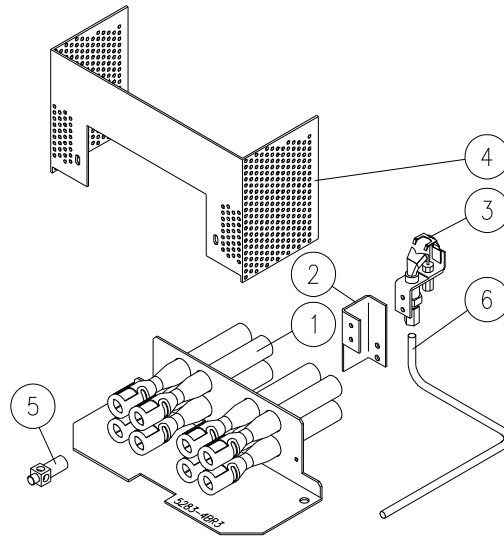

PARTS LIST, PRESSURELESS COOKER, MODELS GSX-7HE, GSX-10HE

FIGURE 3

BURNER PARTS

<u>ITEM</u>	<u>PART NO.</u>	<u>DESCRIPTION</u>	<u>7HE</u>	<u>10HE</u>
1.	7283-1	Burner Assembly	2	2
2.	5861-1	Pilot Bracket	2	2
**	3.	5171-024 Pilot Burner, Natural Gas	2	2
		5171-016 Pilot Burner, Propane Gas	2	2
4.	5593-1	Burner Cover	2	2
**	5.	4951-52 Orifice Jet, Natural Gas, #52		16
		4951-53 Orifice Jet, Natural Gas, #53, Lower Compartment	8	
		4951-55 Orifice Jet, Natural Gas, #55, Upper Compartment	8	
		4951-61 Orifice Jet, Propane Gas, #61		16
		4951-64 Orifice Jet, Propane Gas, #64, Lower Compartment	8	
		4951-67 Orifice Jet, Propane Gas, #67, Upper Compartment	8	
6.	6310-1	Pilot Burner Tube	1	1

** SELECT AS REQUIRED.