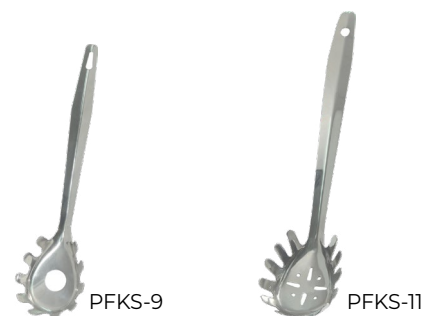

Ladle with Color-Coded Handle

–One-piece stainless steel construction
–Color-coded handle for easy recognition and portion control

Item	Description	Length	UOM	Case
SSLD-05GN	0.5oz, Green	11-3/8"	Each	12/120
SSLD-10BK	1oz, Black	11-1/2"	Each	12/120
SSLD-20BL	2oz, Blue	12"	Each	12/120
SSLD-30IV	3oz, Ivory	12-3/4"	Each	12/120
SSLD-40GY	4oz, Gray	14-1/8"	Each	12/120
SSLD-60TL	6oz, Teal	14-3/4"	Each	12/120
SSLD-80OR	8oz, Orange	14-7/8"	Each	12/60
SSLD-120RD	12oz, Red	13-3/8"	Each	12/60

SSLD Series

Ladle with Short Handle

–One-piece stainless steel construction
–Hooked handle for convenient use and storage

Item	Description	UOM	Case
SLD6-05	0.5oz, 6" Handle	Each	12/120
SLD6-10	1oz, 6" Handle	Each	12/120
SLD6-15	1.5oz, 6" Handle	Each	12/120
SLD6-20	2oz, 6" Handle	Each	12/120
SLD6-30	3oz, 6" Handle	Each	12/120
SLD6-40	4oz, 6" Handle	Each	12/120
SLD6-60	6oz, 6" Handle	Each	12/120

SLD6-05

SLD6-20

SLD6-60

Pasta Fork

–Constructed with stainless steel and long handle, great for serving

Item	Description	UOM	Case
PFKS-9	9"	Each	12/144
PFKS-11	11"	Each	12/144

PFKS-9

PFKS-11

Turner

–Durable stainless steel construction

Item	Description	UOM	Case
STNR-14S	14" Solid	Each	12/72
STNR-14L	14" Slotted	Each	12/72

STNR-14S

STNR-14L