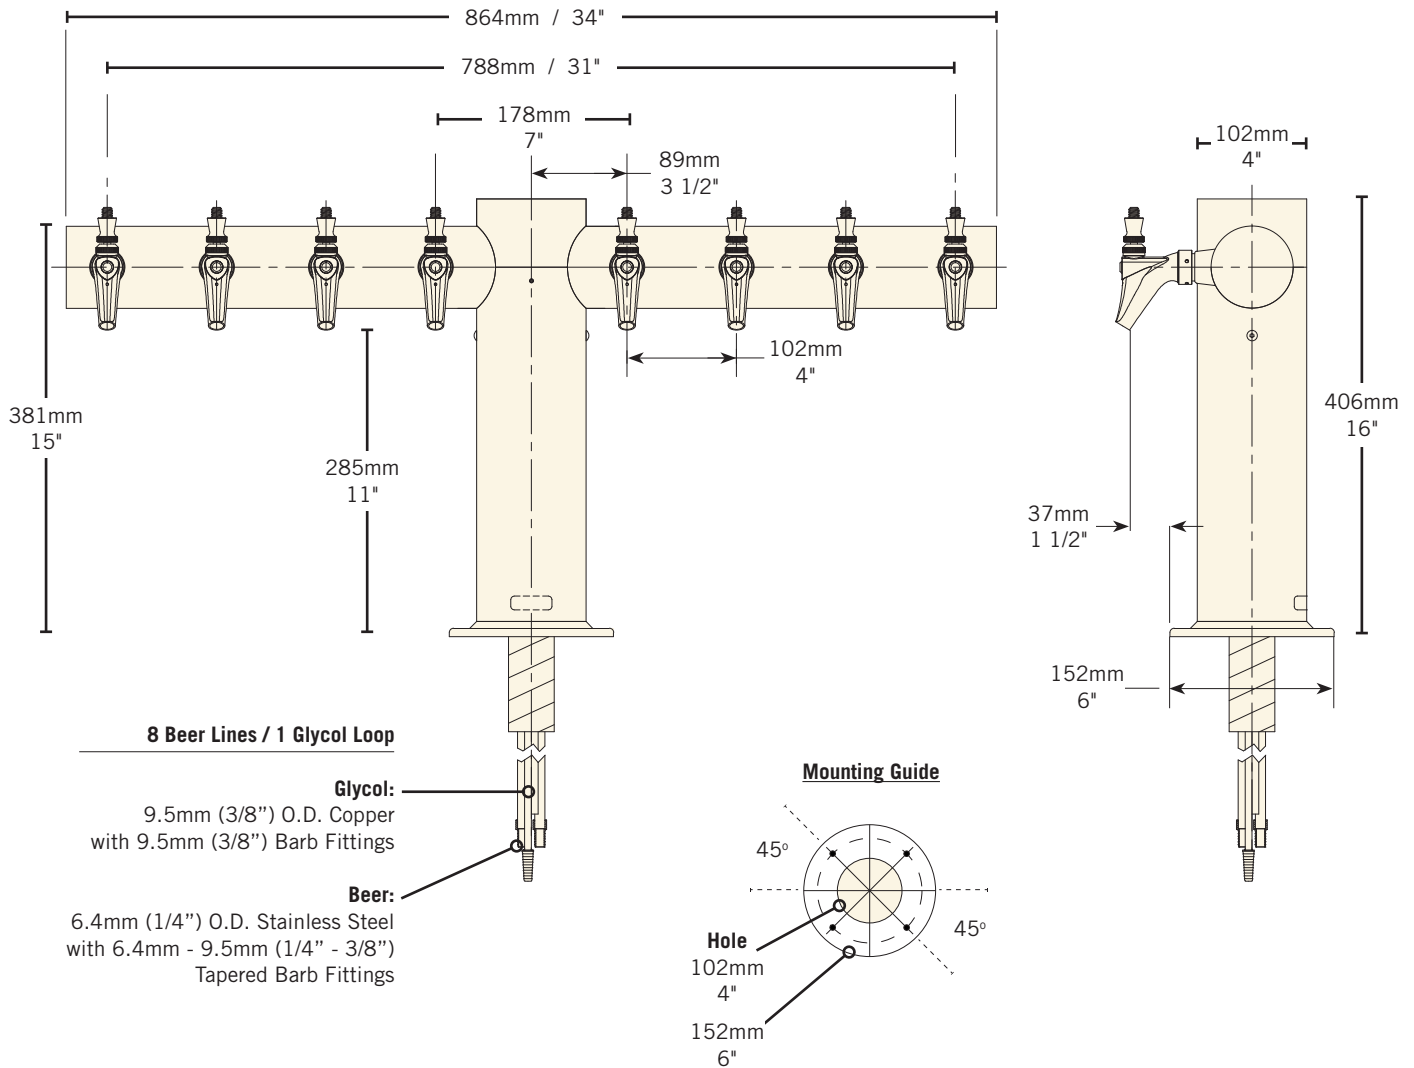

DRAFT TOWER

METROPOLIS T - 8 FAUCET 34"

- Metropolis draft towers have a distinctive art deco style.
- The draft tower is a marketing tool, not just a bar fixture.
- Durable polished stainless steel finish provides years of service.
- All stainless steel contact with the beer for the ultimate in draft purity.

METRO-T-8PSSKR-4
Polished Stainless Steel

METRO-T-8PVDKR-4
PVD Brass

Faucet knobs not included.

 Certified by the National Sanitation Foundation (Pending)

 Stainless Steel

 The integrated Kool-Rite module provides optimum cooling at the point of dispense. The module construction makes the installation process as simple as PLUG "N" POUR.

www.micromatic.com • 1 (866) 327-4159

METROPOLIS T - 8 FAUCET 34"

Job Number: _____ Location: _____

Part No.	Faucets	Finish	Dispense System	Shipping Weight	Box Dimensions
METRO-T-8PSSKR-4	8	Polished S/S	Kool-Rite (Glycol)	TBD	TBD
METRO-T-8PVDKR-4	8	PVD Brass	Kool-Rite (Glycol)	TBD	TBD

Dimensions

Toll-Free: 1-866-327-4159
www.micromatic.com

West

19791 Bahama St.
Northridge, CA 91324
Tel. (818) 701-9765
Fax. (818) 701-9844

Central

10726 North Second St.
Machesney Park, IL 61115
Tel. (815) 968-7557
Fax. (815) 968-0363