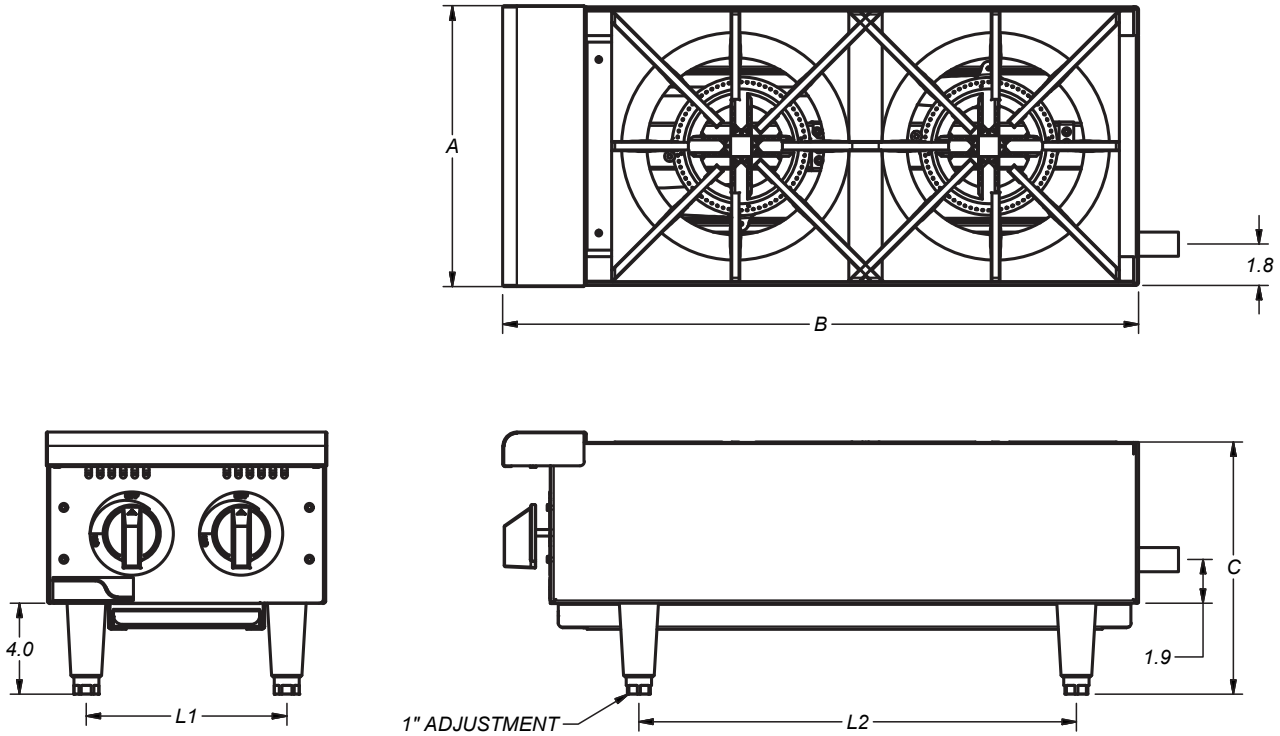

GHP-2S

APW Wyott gas hot plates will be constructed in the U.S.A. consisting of an aluminized steel with stainless steel front. Unit has aluminized steel drip pan, heavy-duty cast iron grates, cast iron 22,000 BTU burners, adjustable manual control valve, standing pilot for each burner and pressure regulator. Hot plates are available in 12", 24", or 36" wide sizes and operate on natural or propane gas. Hot plates are AGA certified and NSF and CGA listed. Gas convertible in the field with conversion kit supplied with each hot plate. Units are shipped Natural Gas.

CERTIFICATIONS

Certified by the following agencies:

FEATURES AT A GLANCE

- Available in 2, 4, and 6 burner styles (12", 24" & 36" cooking zones).
- High performance 22,000 BTU cast iron burners per 12" cooking zone.
- Removable heavy-duty cast iron grates.
- Stainless steel bull nose and front panel.
- Removable drip tray.
- Manual adjustable control with standing pilot.
- Adjustable 4" legs.

EQUIPMENT DIMENSIONS (GHP-2S SHOWN BELOW)

MECHANICAL SPECIFICATIONS

Model #	Overall Dimensions Width (A) x Depth (B) x Height (C) (inches / mm)	Leg Width (L1)	Leg Width (L2)	No. Controls	BTU	Burner Depth Front to Back Inches (mm)	Ship Weight (lbs. / Kg)	Installed Weight (lbs. / Kg)
GHP-2S	12.2" x 28.9" x 11.9" (310.0 x 734.0 x 302.3)	10.5" (27.0)	20.35" (52.0)	2	44,000	23.5" (596.9)	75 (34.1)	66 (60)
GHP-4S	24.2" x 28.9" x 11.9" (614.7 x 734.0 x 302.3)	22.5" (57.0)	20.35" (52.0)	4	88,000	23.5" (596.9)	125 (56.8)	110 (50.0)
GHP-6S	36.2" x 28.9" x 11.9" (919.5 x 734.0 x 302.3)	34.5" (87.0)	20.35" (52.0)	6	132,000	23.5" (596.9)	200 (90.9)	176 (80)