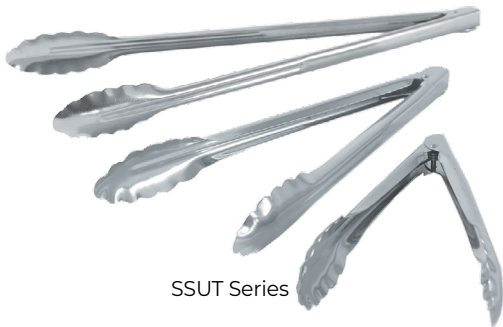

BVDS-J2G

BVDS-J2S

PFKS-9

PFKS-11

SSUT Series

Marmite Soup Chafer

- Simple yet modern look in mirror finish coordinates well with all dining occasions.
- Warp-, heat-, rust-, and corrosion-resistant stainless steel construction for enhanced durability and increased serving longevity
- Two sturdy handle allow for safe operation and easy transporting.
- Ideal for keeping warm soup, stew and sauce at buffets, catering events, banquets and more
- Each set includes 1 soup bucket, 1 water pan, 1 cover, 1 frame, and 1 fuel holder.
- Replacement parts are available for purchase.