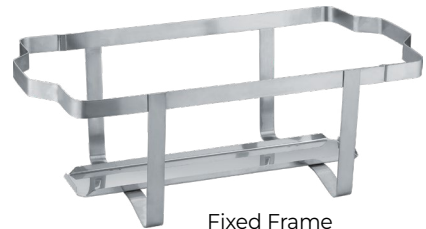

Item	Description	UOM	Case
CAFR-101 	8QT Full Size, Foldable Frame	Set	1
CAFR-102 	8QT Full Size, Fixed Frame	Set	1
CAFR-WP	Full Size Water Pan for 101/102	Each	6
STPF-S25-2	Full Size GN Food Pan for 101/102, NSF	Each	6/12
CAFR-1012C	Cover for 101/102	Each	12
CAFR-FH	Fuel Holder with Cover	Each	12/48

CAFR-101

CAFR-102

CAFR-102

Full Size Water Pan & GN Food Pan & Cover

Foldable Frame

Fixed Frame

CAMS-107

CAMS-111