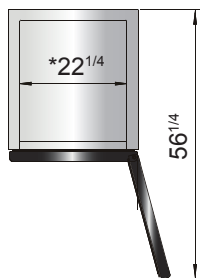

California, Colorado, Florida, Georgia, Illinois,

New Jersey, Ohio, Texas, Washington

SPECIFICATIONS

Models	Door	Capacity (Cu.Ft.)	Shelves	Casters (inch)	Rated Current (A)	Voltage (V/Hz/Ph)	HP	Refrigerant	Exterior Dimensions (inch)	Net Weight (lb)	Gross Weight (lb)
MCF8701GR	1	19.1	4	4	6.3	115/60/1	1/2	R290	27×31 ^{3/4} ×83 ^{1/8}	309	342
MCF8701GRL	1	19.1	4	4	6.3	115/60/1	1/2	R290	27×31 ^{3/4} ×83 ^{1/8}	309	342
MCF8703ES	2	44.8	8	4	8.6	115/60/1	3/4	R290	54 ^{3/8} ×31 ^{3/4} ×83 ^{1/8}	498	553

PLAN VIEW

MCF8701GR

MCF8701GRL

MCF8703ES

Casters

Temperature control

Door lock

LED lights