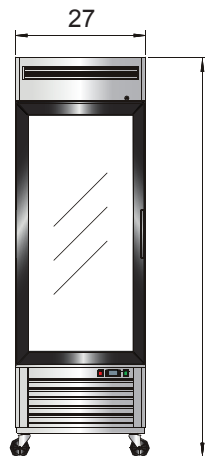

California, Colorado, Florida, Georgia, Illinois,

New Jersey, Ohio, Texas, Washington

SPECIFICATIONS

Models	Door	Capacity (Cu.Ft.)	Shelves	Casters (inch)	Rated Current (A)	Voltage (V/Hz/Ph)	HP	Refrigerant	Exterior Dimensions (inch)	Net Weight (lb)	Gross Weight (lb)
MCF8701GR	1	19.1	4	4	6.3	115/60/1	1/2	R290	27×31 ^{3/4} ×83 ^{1/8}	309	342
MCF8701GRL	1	19.1	4	4	6.3	115/60/1	1/2	R290	27×31 ^{3/4} ×83 ^{1/8}	309	342
MCF8703ES	2	44.8	8	4	8.6	115/60/1	3/4	R290	54 ^{3/8} ×31 ^{3/4} ×83 ^{1/8}	498	553

PLAN VIEW

MCF8701GR

MCF8701GRL

MCF8703ES

Casters

Temperature control

Door lock

LED lights