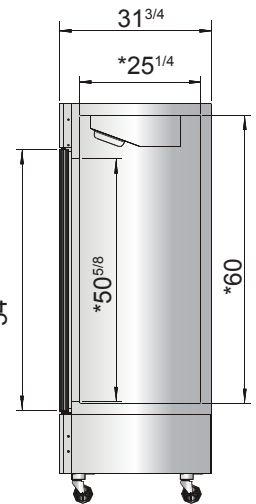

California, Colorado, Florida, Georgia, Illinois,

New Jersey, Ohio, Texas, Washington

SPECIFICATIONS

Models	Door	Capacity (Cu.Ft.)	Shelves	Casters (inch)	Rated Current (A)	Voltage (V/Hz/Ph)	HP	Refrigerant	Exterior Dimensions (inch)	Net Weight (lb)	Gross Weight (lb)
MCF8701GR	1	19.1	4	4	6.3	115/60/1	1/2	R290	27×31 ^{3/4} ×83 ^{1/8}	309	342
MCF8701GRL	1	19.1	4	4	6.3	115/60/1	1/2	R290	27×31 ^{3/4} ×83 ^{1/8}	309	342
MCF8703ES	2	44.8	8	4	8.6	115/60/1	3/4	R290	54 ^{3/8} ×31 ^{3/4} ×83 ^{1/8}	498	553

PLAN VIEW

MCF8701GR

MCF8701GRL

MCF8703ES

Casters

Temperature control

Door lock

LED lights