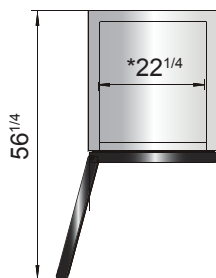

California, Colorado, Florida, Georgia, Illinois,

New Jersey, Ohio, Texas, Washington

SPECIFICATIONS

Models	Door	Capacity (Cu.Ft.)	Shelves	Casters (inch)	Rated Current (A)	Voltage (V/Hz/Ph)	HP	Refrigerant	Exterior Dimensions (inch)	Net Weight (lb)	Gross Weight (lb)
MCF8701GR	1	19.1	4	4	6.3	115/60/1	1/2	R290	27×31 ^{3/4} ×83 ^{1/8}	309	342
MCF8701GRL	1	19.1	4	4	6.3	115/60/1	1/2	R290	27×31 ^{3/4} ×83 ^{1/8}	309	342
MCF8703ES	2	44.8	8	4	8.6	115/60/1	3/4	R290	54 ^{3/8} ×31 ^{3/4} ×83 ^{1/8}	498	553

PLAN VIEW

MCF8701GR

MCF8701GRL

MCF8703ES

Casters

Temperature control

Door lock

LED lights