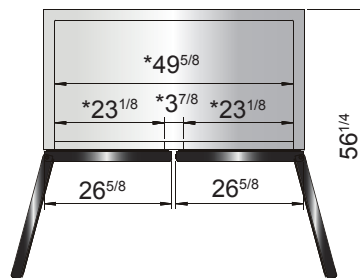

California, Colorado, Florida, Georgia, Illinois,

New Jersey, Ohio, Texas, Washington

SPECIFICATIONS

Models	Door	Capacity (Cu.Ft.)	Shelves	Casters (inch)	Rated Current (A)	Voltage (V/Hz/Ph)	HP	Refrigerant	Exterior Dimensions (inch)	Net Weight (lb)	Gross Weight (lb)
MCF8701GR	1	19.1	4	4	6.3	115/60/1	1/2	R290	27×31 ^{3/4} ×83 ^{1/8}	309	342
MCF8701GRL	1	19.1	4	4	6.3	115/60/1	1/2	R290	27×31 ^{3/4} ×83 ^{1/8}	309	342
MCF8703ES	2	44.8	8	4	8.6	115/60/1	3/4	R290	54 ^{3/8} ×31 ^{3/4} ×83 ^{1/8}	498	553

PLAN VIEW

MCF8701GR

MCF8701GRL

MCF8703ES

Casters

Temperature control

Door lock

LED lights