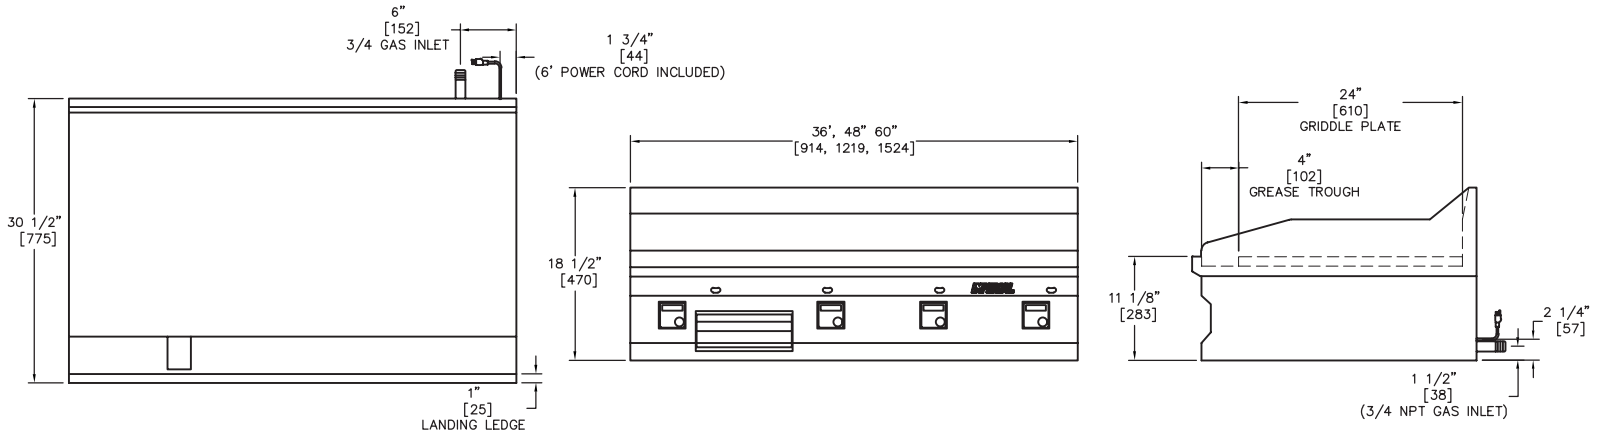

- Designed for high volume users and chains.
- Full stainless steel exterior.
- 304 stainless steel burner box, top grate supports and burner supports.
- All brass control components.
- Newly designed cast iron top grate featuring new bowl design.
- Full welded stainless steel crumb tray.
- 30,000 BTU burner every 12".
- Low profile landing ledge.

EXTERIOR FEATURES

- Designed and built with heavier gauge 304 stainless steel for durability and long service life.
- All seams are 100% welded and polished.
- Newly designed die cast control knobs for ease of use.
- Designed so it can be used on refrigerator base.
- 1" thick griddle plate.
- 4" grease trough and full width grease shoot.

GAS

PRO SERIES | COUNTERTOP GRIDDLES

PROFESSIONAL COUNTERTOP GRIDDLES

WIDTH	MODEL	BURNERS	GAS OUTPUT BTU	SHIP WEIGHT LBS
36"	PSG36	3	90,000	400
48"	PSG48	4	120,000	532
60"	PSG60	5	150,000	665

MODEL	DIMENSIONS	CRATED DIMENSIONS
PSG36	36" W X 30-1/2" D X 18-1/2" H 915MM X 775MM X 470MM	37-3/4" W X 34" D X 24" H 883MM X 876MM X 610MM
PSG48	48" W X 30-1/2" D X 18-1/2" H 1219MM X 775MM X 470MM	49-3/4" W X 34" D X 24" H 1264MM X 876MM X 610MM
PSG60	60" W X 30-1/2" D X 18-1/2" H 1524MM X 775MM X 470MM	61-3/4" W X 34" D X 24" H 1569MM X 876MM X 610MM