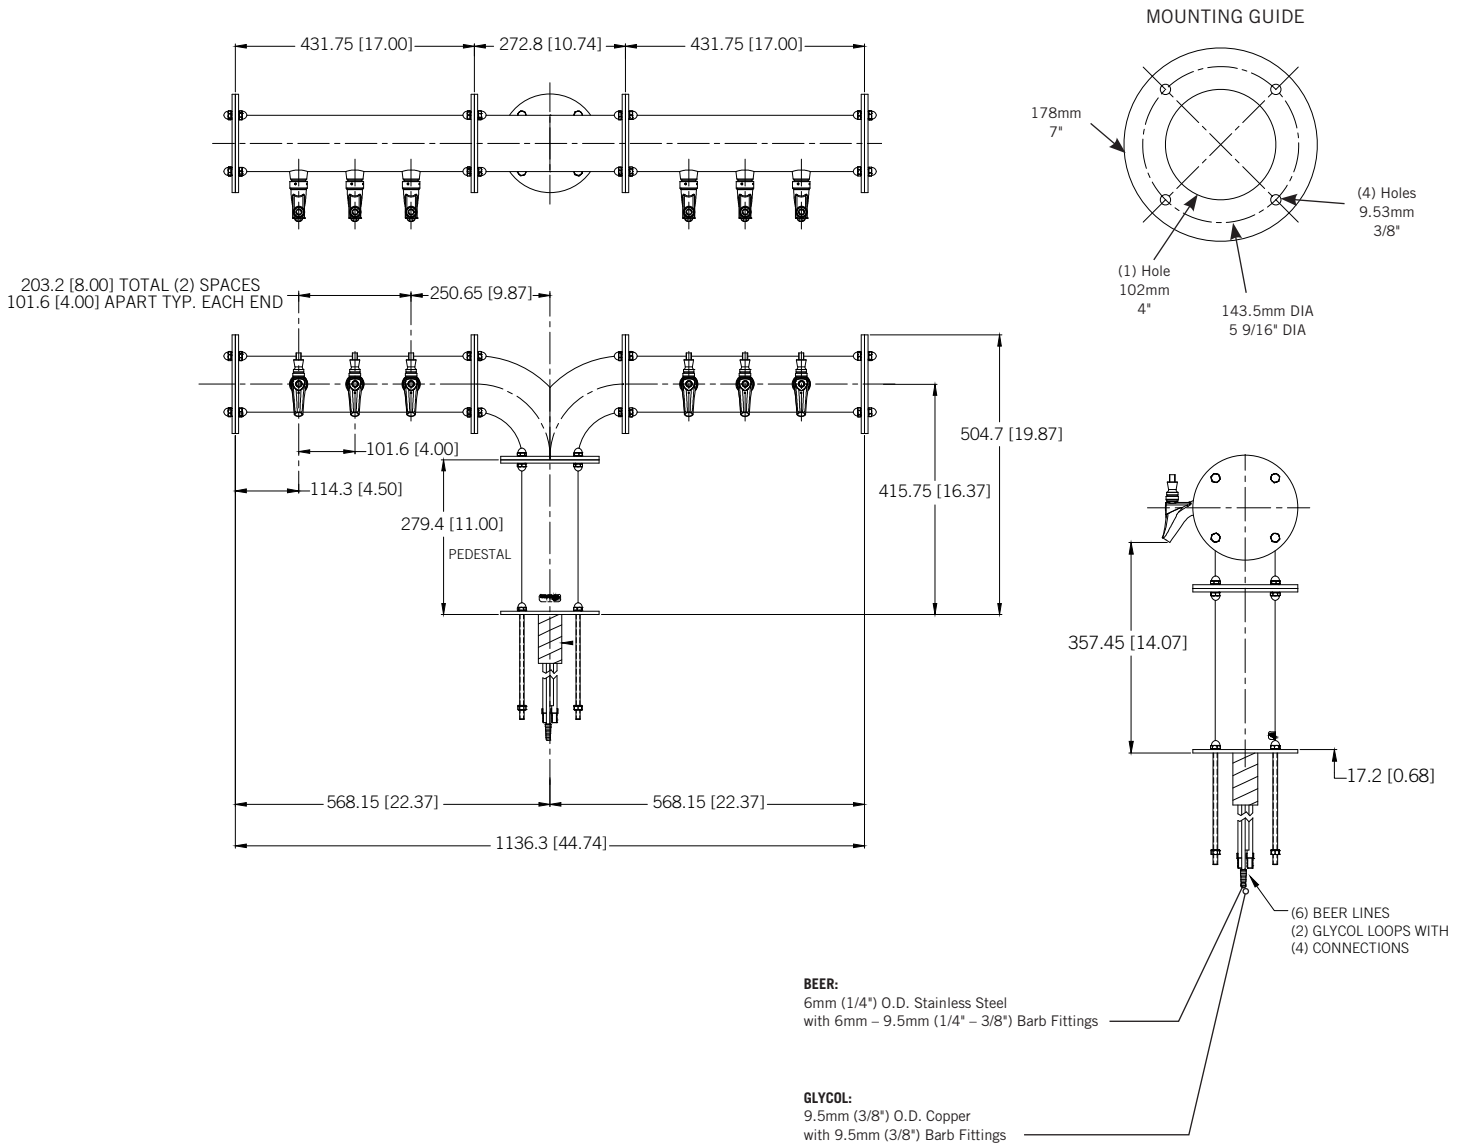

DRAFT TOWER

TITAN Y - 6 FAUCET

- Over-sized brewery pipe style (4" diameter) for the bar top
- U.S. manufactured
- Durable polished stainless steel finish provides years of service
- All stainless steel contact with the beer for the ultimate in draft purity

TT-Y-6KR-11
Polished Stainless Steel

Faucet knobs not included.

 Certified by the National Sanitation Foundation

The integrated Kool-Rite module provides optimum cooling at the point of dispense. Modular construction makes the installation process as simple as PLUG "N" POUR.

www.micromatic.com • 1 (866) 327-4159

TITAN Y - 6 FAUCET

Job Number: _____ Location: _____

Part No.	Faucets	Finish	Dispense System	Shipping Weight
TT-Y-6KR-11	6	Polished S/S	Kool-Rite (Glycol)	TBD

Dimensions