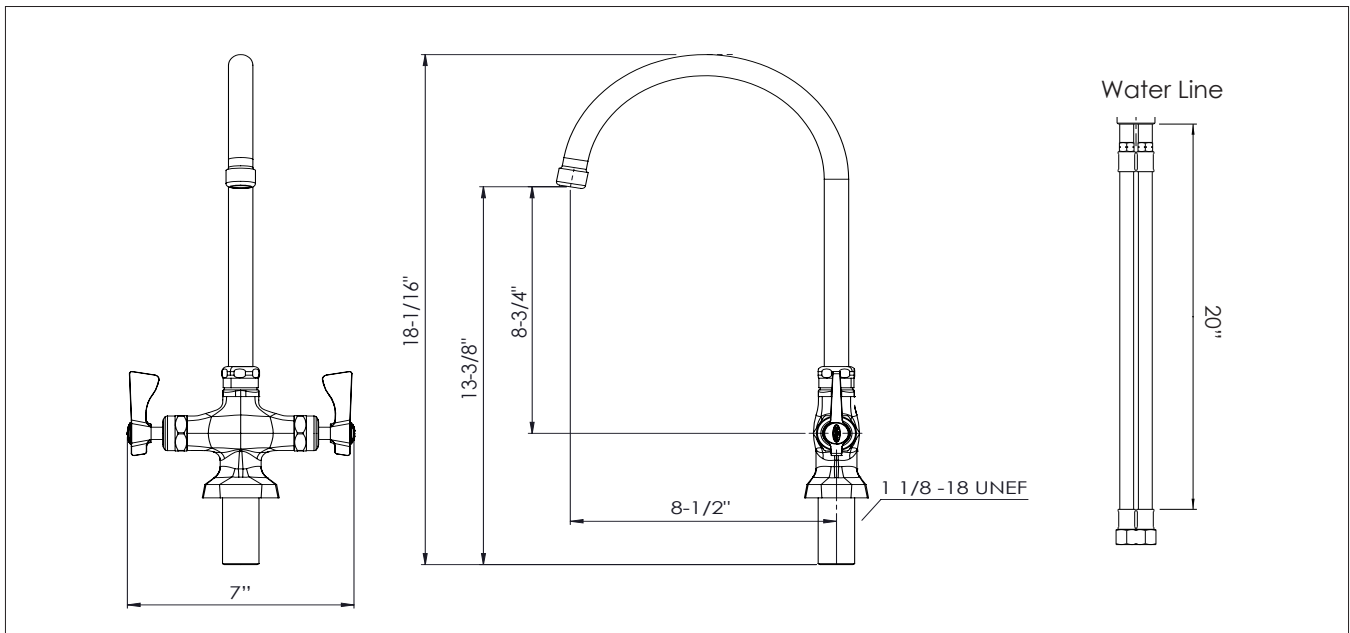

PRODUCT COMPLIANCE

- NSF-61 & NSF/ANSI 372
- ASME A112.18.1-2012/CSA B125.1-12 & NSF/ANSI 372
- Massachusetts Approved
- CEC Approved