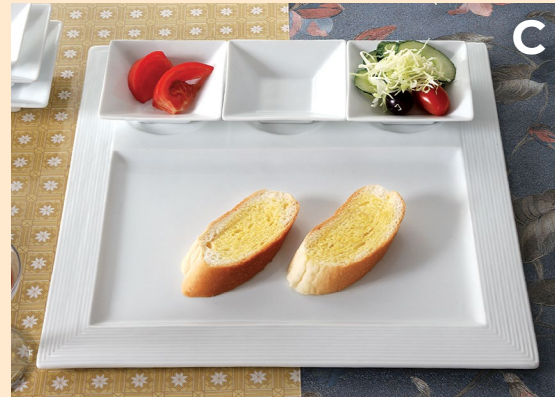

**A**

**CUP**  
COL-1 3½"x2½"/8oz/3dz  
Fits CTY-88, CTY-21 & CTY-25  
Bone White

**BREAKFAST PLATE**  
CTY-88 12"x5½"x1"/2dz  
Fits COL-1, CTY-B4, RCN-1,  
RCN-1-S, RCN-VC10, NCN-1,  
NCN-37, RCN-4, JB-95-P & CN-4

**B**

**SQUARE BOWL**  
CTY-33 3½"x1"/2oz/6dz  
CTY-34 4"x1¼"/4.5oz/4dz  
CTY-35 5"x1¾"/7oz/3dz  
CTY-36 6"x2"/12oz/3dz  
CTY-37 7¼"x2¼"/20oz/2dz  
CTY-38 8½"x2½"/36oz/2dz  
CTY-40 10¾"x3¼"/60oz/1dz

**C**

**SQUARE BOWL**  
CTY-B4  
4"x1¾"/6oz/4dz  
Fits CTY-21, CTY-25 & CTY-88

**SQUARE BOWL**  
CTY-34  
4"x1¼"/4.5oz/4dz  
Fits CTY-21, CTY-25 & CTY-RT10

**CONTEMPORARY TRAY**  
**BAMBOO RIM**  
CTY-23  
12"x13"x1½"/1dz

**CONTEMPORARY TRAY**  
CTY-21  
12"x½"/1dz  
CTY-25  
14"x½"/1dz

**D**

**ROUND CUP**  
CTY-C8  
3¼"x2¾"/4oz/4dz  
Fits CTY-RT10

**SQUARE BOWL**  
CTY-33  
3½"x1"/2oz/6dz  
Fits CTY-RT10

**RECT. TRAY**  
**WITH 3 HOLDERS**  
CTY-RT10  
12"x4¾"x1"/2dz  
Fits KSE-22