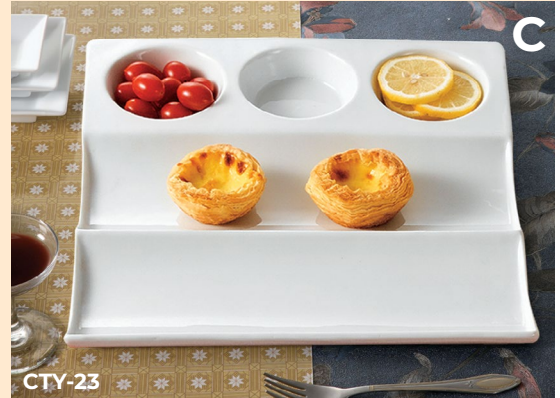

**A**

**CUP**  
COL-1 3½"x2½"/8oz/3dz  
Fits CTY-88, CTY-21 & CTY-25  
Bone White

**BREAKFAST PLATE**  
CTY-88 12"x5½"x1"/2dz  
Fits COL-1, CTY-B4, RCN-1,  
RCN-1-S, RCN-VC10, NCN-1,  
NCN-37, RCN-4, JB-95-P & CN-4

**B**

**SQUARE BOWL**  
CTY-33 3½"x1"/2oz/6dz  
CTY-34 4"x1¼"/4.5oz/4dz  
CTY-35 5"x1¾"/7oz/3dz  
CTY-36 6"x2"/12oz/3dz  
CTY-37 7¼"x2¼"/20oz/2dz  
CTY-38 8½"x2½"/36oz/2dz  
CTY-40 10¾"x3¼"/60oz/1dz

**C**

**SQUARE BOWL**  
CTY-B4  
4"x1¾"/6oz/4dz  
Fits CTY-21, CTY-25 & CTY-88

**SQUARE BOWL**  
CTY-34  
4"x1¼"/4.5oz/4dz  
Fits CTY-21, CTY-25 & CTY-RT10

**CONTEMPORARY TRAY**  
**BAMBOO RIM**  
CTY-23  
12"x13"x1½"/1dz

**CONTEMPORARY TRAY**  
CTY-21  
12"x½"/1dz  
CTY-25  
14"x½"/1dz

**D**

**ROUND CUP**  
CTY-C8  
3¼"x2¾"/4oz/4dz  
Fits CTY-RT10

**SQUARE BOWL**  
CTY-33  
3½"x1"/2oz/6dz  
Fits CTY-RT10

**RECT. TRAY**  
**WITH 3 HOLDERS**  
CTY-RT10  
12"x4¾"x1"/2dz  
Fits KSE-22