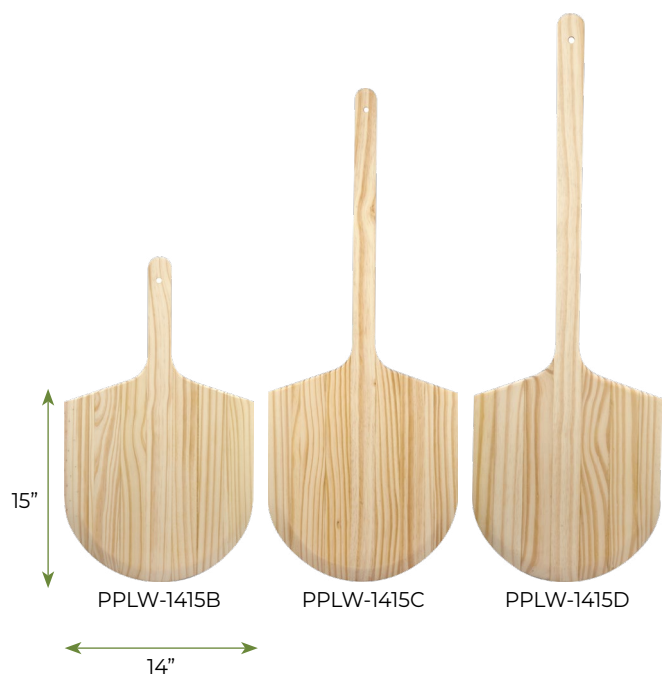

Tapered Edge for Easy Sliding and Retrieving

Wooden Pizza Peel

- Solid pinewood construction enables heat resistance and added safety.
- Tapered edge for easy sliding and retrieving
- Various blade dimensions and handle lengths offer options to cater to different oven or pizza sizes.
- Hanging hole to save space in the kitchen

Item	Description	Handle	Overall Length	UOM	Case
PPLW-1213A	12"x13" Blade	9"	22"	Each	12
PPLW-1213C	12"x13" Blade	23"	36"	Each	12
PPLW-1213D	12"x13" Blade	29"	42"	Each	12
PPLW-1415B	14"x15" Blade	9"	24"	Each	12
PPLW-1415C	14"x15" Blade	21"	36"	Each	12
PPLW-1415D	14"x15" Blade	27"	42"	Each	12
PPLW-1618D	16"x17-1/2" Blade	24-1/2"	42"	Each	6
PPLW-1819C	18"x19" Blade	13"	32"	Each	6
PPLW-1819D	18"x19" Blade	23"	42"	Each	6
PPLW-2020D	20"x20" Blade	22"	42"	Each	6

PPLW-1618D

PPLW-1819D

PPLW-2020D

PPLW-1213A

PPLW-1213C

PPLW-1213D

PPLW-1415B

PPLW-1415C

PPLW-1415D